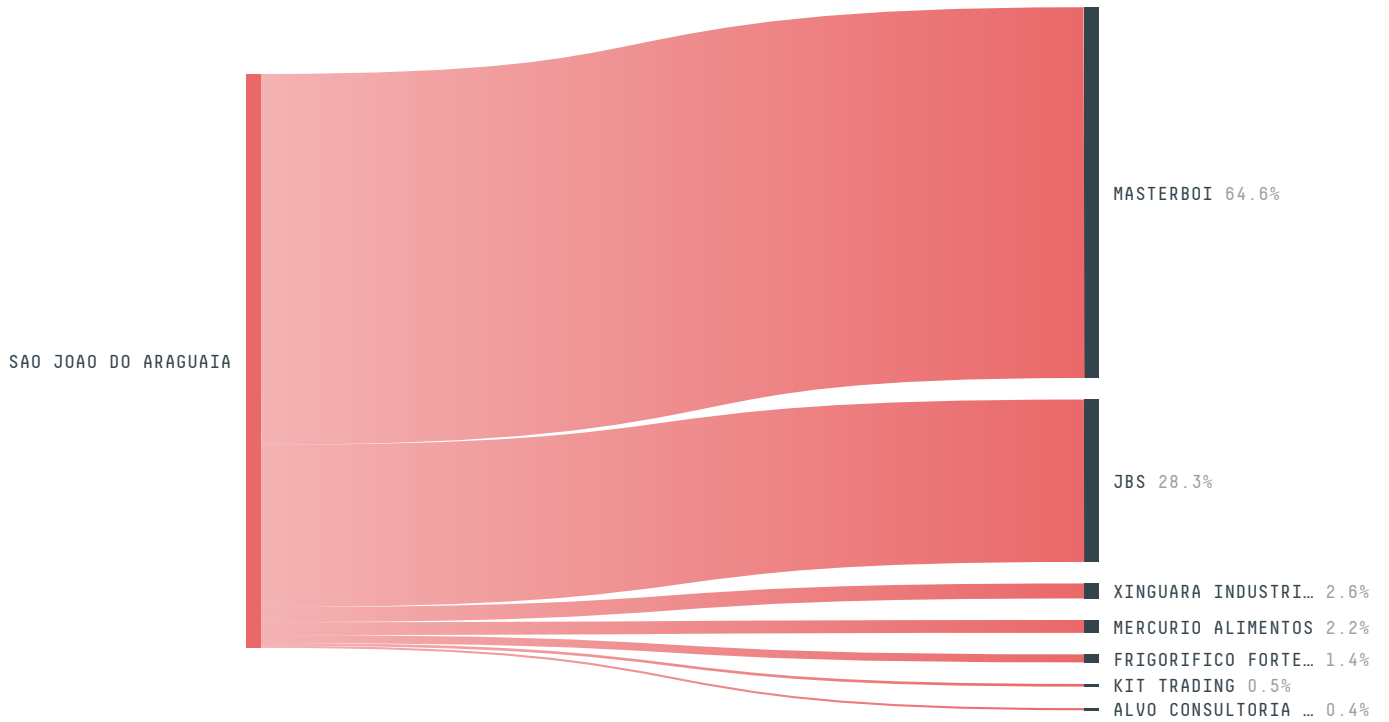

TOP TRADERS OF BEEF IN SAO JOAO DO ARAGUAIA IN 2017