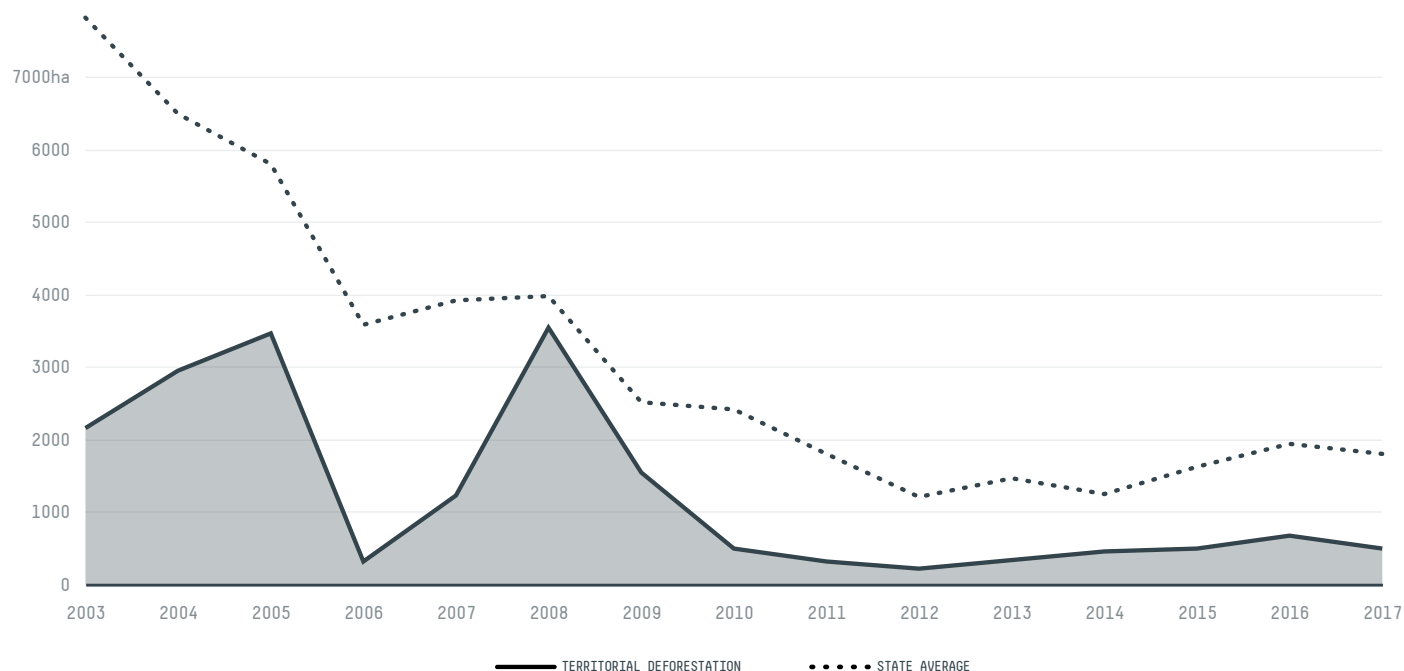

SOCIO-ECONOMIC INDICATORS	SCORE	STATE RANKING
GDP per capita	- USD/capita	-
GDP from agriculture	- %	-
Human Development Index	0.55 /1	70
Smallholder dominance	79 %	-
Reported cases of forced labour	-	-
Reported cases of land conflicts	-	-
Population	13,419	121

TERRITORIAL GOVERNANCE	SCORE	STATE RANKING
Legal Reserve deficit	2,588.6 ha	58
Legal Reserve deficit as a % of private land	2.7 %	-
Protected vegetation in private land	48,502.2 ha	-
Unprotected vegetation in private land	1,723.6 ha	84
Number of environmental embargoes	3	21

ACTOR COMMITMENTS	SCORE	STATE RANKING
Cattle products traded under zero deforestation commitment	33.2 %	67

DEFORESTATION TRAJECTORY OF SAO JOAO DO ARAGUAIA