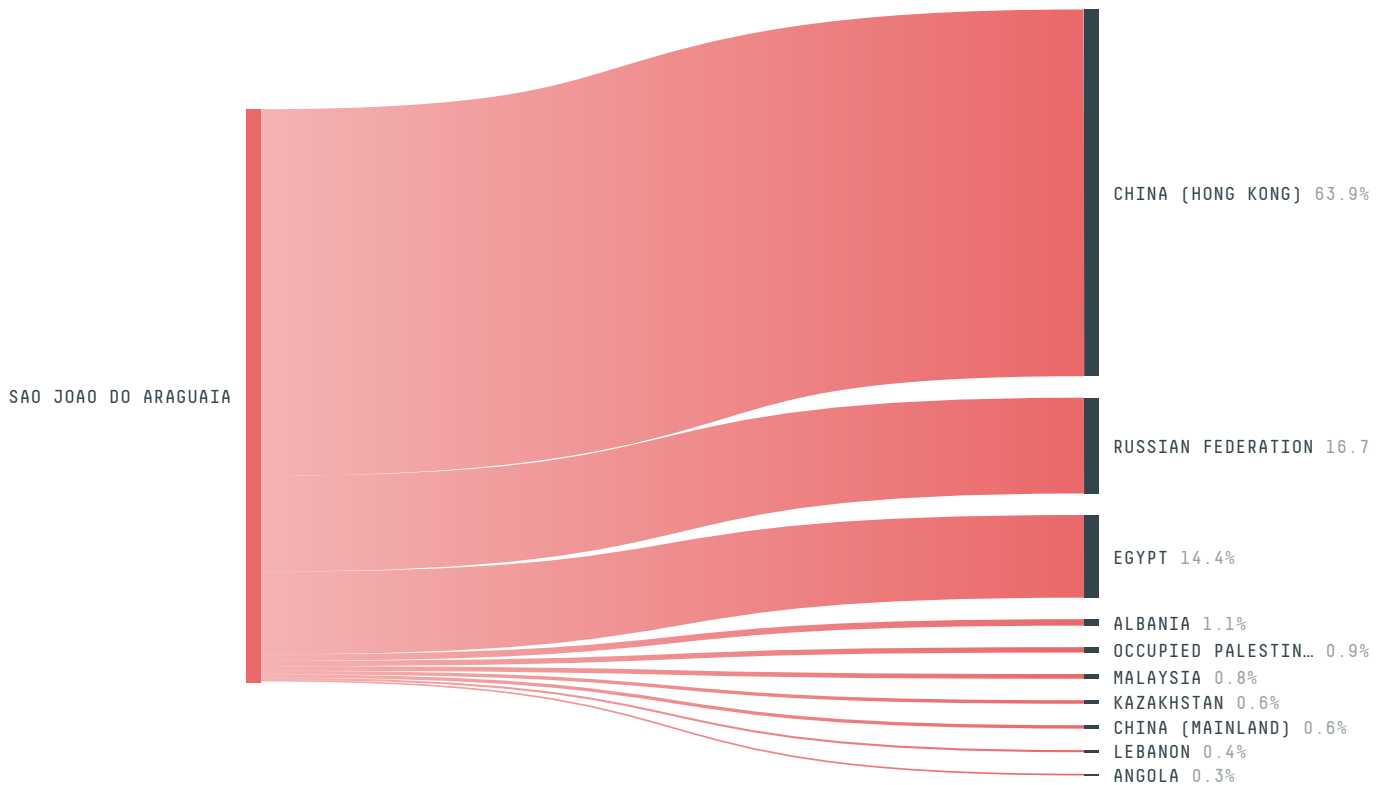

TOP IMPORTING COUNTRIES OF BEEF FROM SAO JOAO DO ARAGUAIA IN 2017