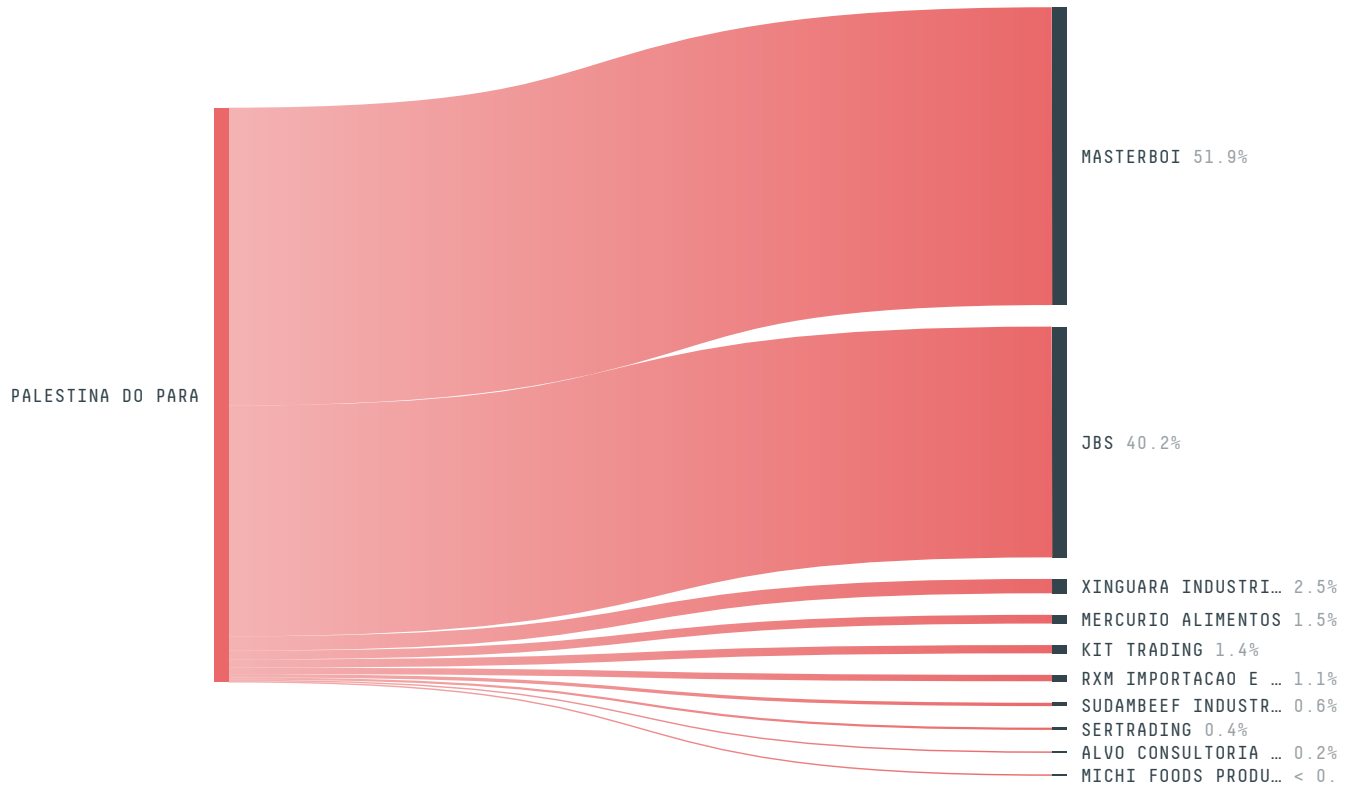

TOP TRADERS OF BEEF IN PALESTINA DO PARA IN 2017