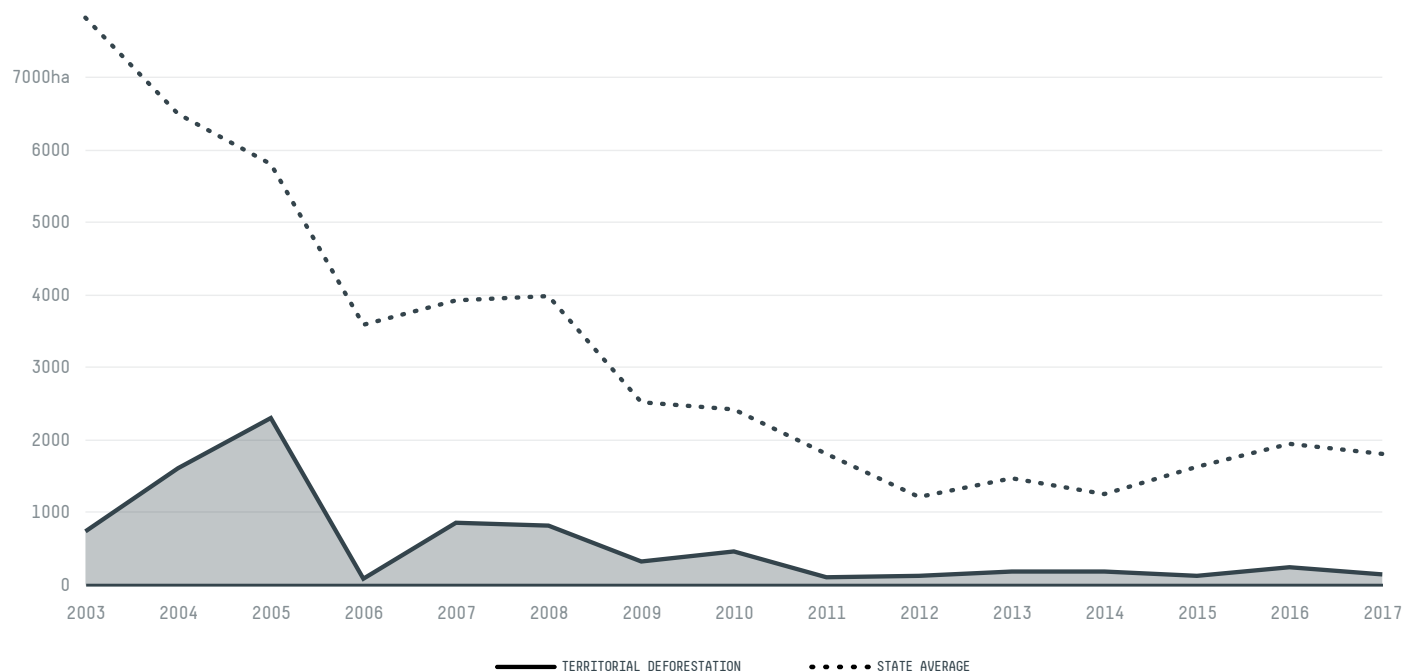

SOCIO-ECONOMIC INDICATORS	SCORE	STATE RANKING
GDP per capita	- USD/capita	-
GDP from agriculture	- %	-
Human Development Index	0.589 /1	46
Smallholder dominance	43 %	-
Reported cases of forced labour	-	-
Reported cases of land conflicts	-	-
Population	7,465	136
TERRITORIAL GOVERNANCE	SCORE	STATE RANKING
Legal Reserve deficit	4,856.8 ha	40
Legal Reserve deficit as a % of private land	5.3 %	-
Protected vegetation in private land	37,270.7 ha	-
Unprotected vegetation in private land	118.8 ha	127
Number of environmental embargoes	0	24
ACTOR COMMITMENTS	SCORE	STATE RANKING
Cattle products traded under zero deforestation commitment	44.2 %	61

DEFORESTATION TRAJECTORY OF PALESTINA DO PARA