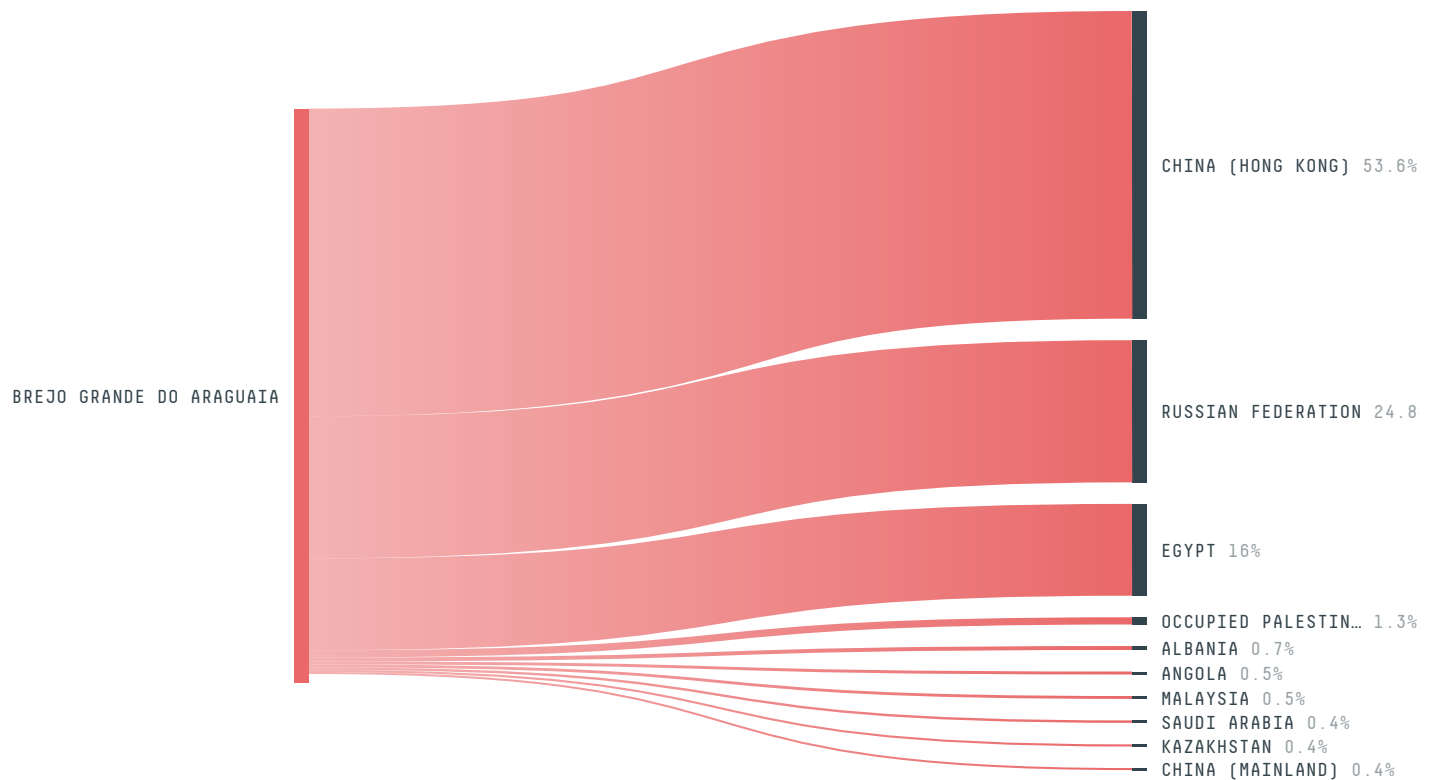

TOP IMPORTING COUNTRIES OF BEEF FROM BREJO GRANDE DO ARAGUAIA IN 2017