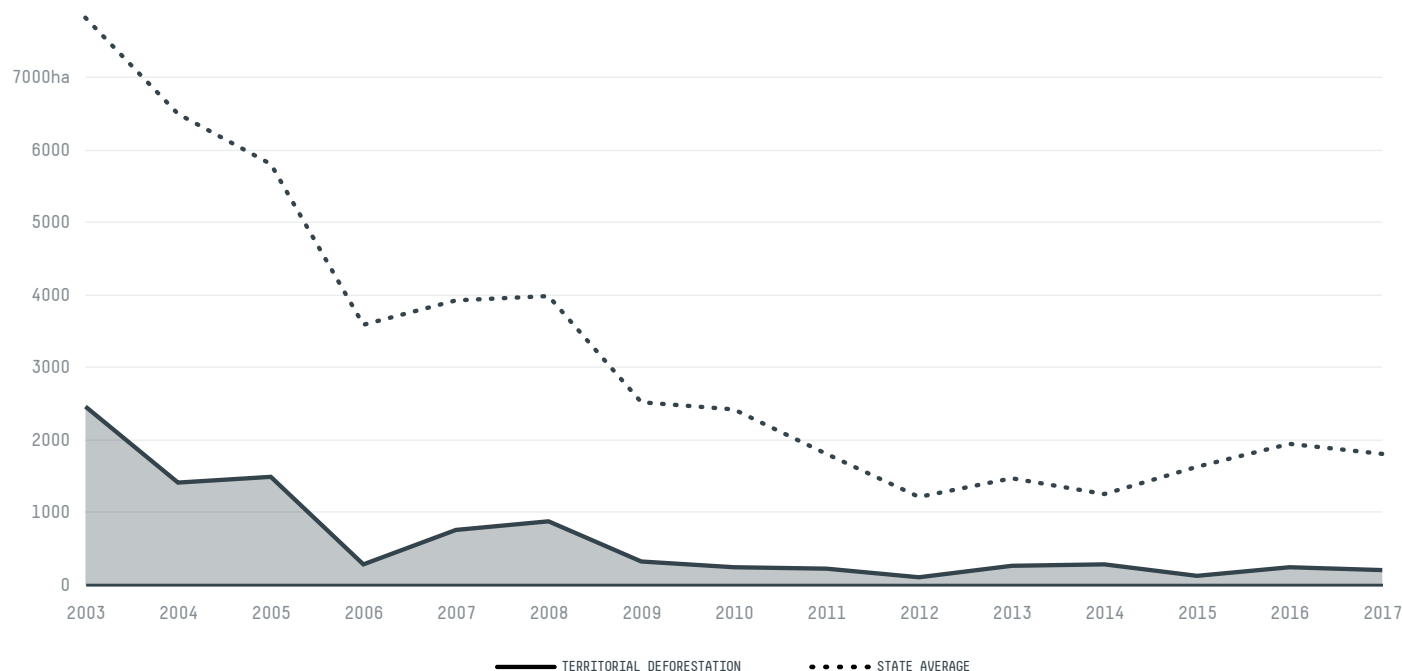

SOCIO-ECONOMIC INDICATORS	SCORE	STATE RANKING
GDP per capita	- USD/capita	-
GDP from agriculture	- %	-
Human Development Index	0.591 /1	44
Smallholder dominance	45 %	-
Reported cases of forced labour	-	-
Reported cases of land conflicts	-	-
Population	7,285	137
TERRITORIAL GOVERNANCE	SCORE	STATE RANKING
Legal Reserve deficit	9,954.3 ha	29
Legal Reserve deficit as a % of private land	10 %	-
Protected vegetation in private land	35,366.4 ha	-
Unprotected vegetation in private land	441.1 ha	104
Number of environmental embargoes	1	23
ACTOR COMMITMENTS	SCORE	STATE RANKING
Cattle products traded under zero deforestation commitment	55.3 %	55

DEFORESTATION TRAJECTORY OF BREJO GRANDE DO ARAGUAIA