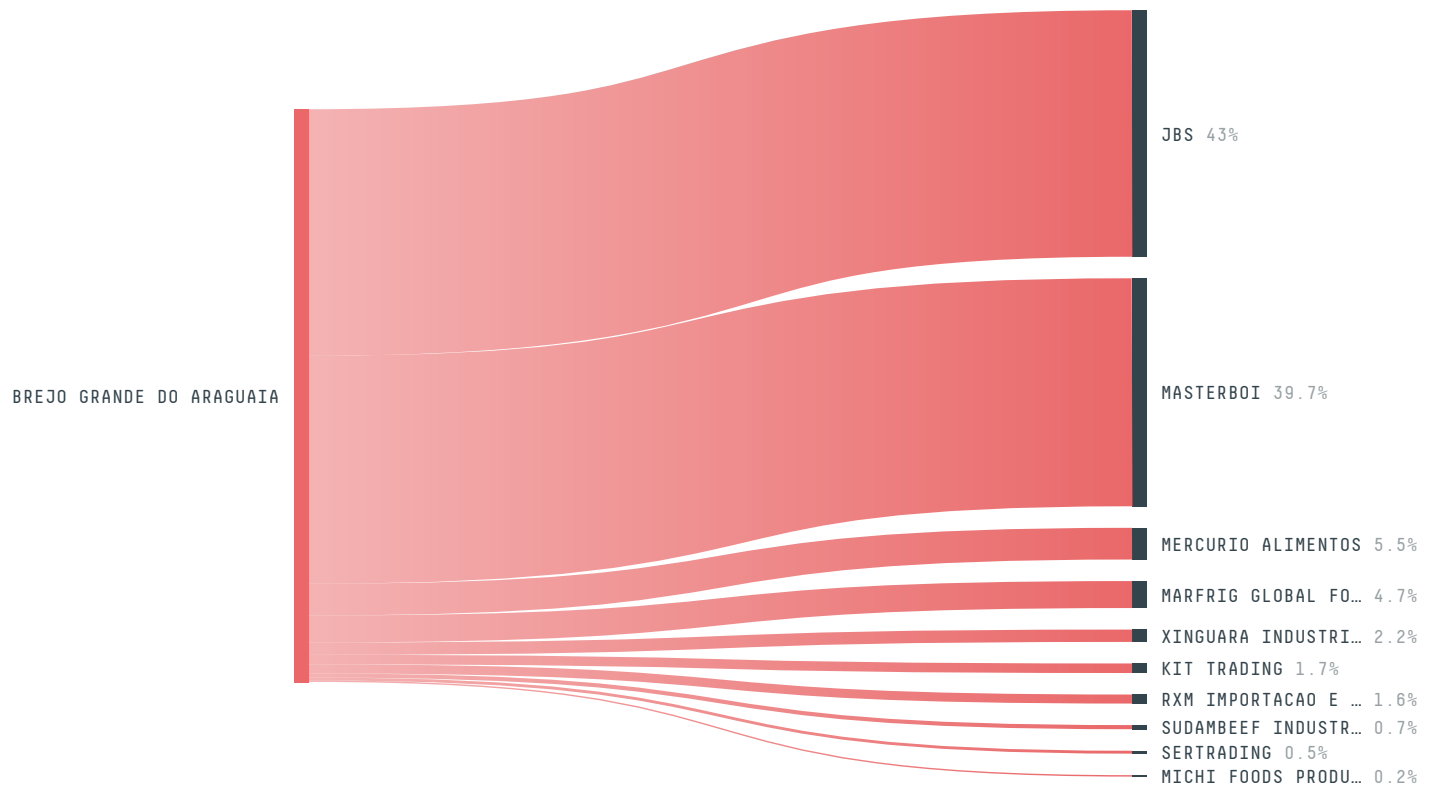

TOP TRADERS OF BEEF IN BREJO GRANDE DO ARAGUAIA IN 2017