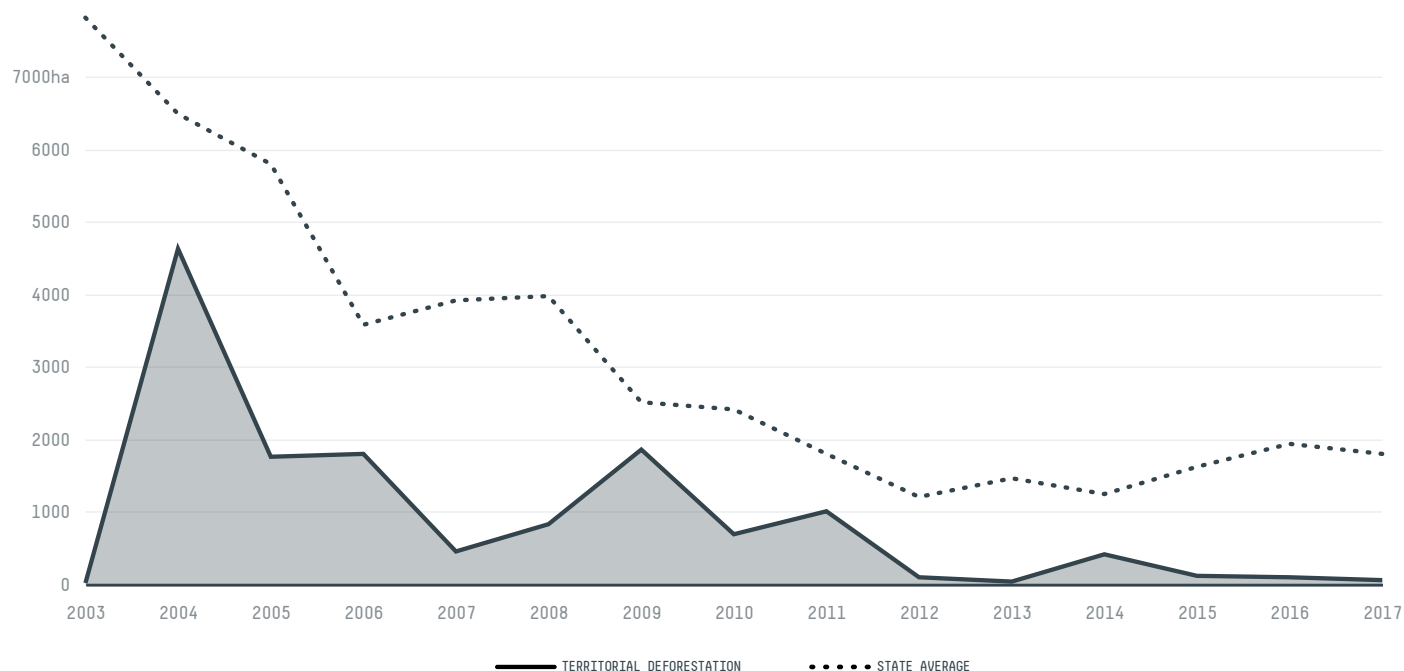

SOCIO-ECONOMIC INDICATORS	SCORE	STATE RANKING
GDP per capita	- USD/capita	-
GDP from agriculture	- %	-
Human Development Index	0.526 /1	82
Smallholder dominance	59 %	-
Reported cases of forced labour	-	-
Reported cases of land conflicts	-	-
Population	25,287	89
TERRITORIAL GOVERNANCE	SCORE	STATE RANKING
Legal Reserve deficit	4,842.2 ha	42
Legal Reserve deficit as a % of private land	6.6 %	-
Protected vegetation in private land	33,741.7 ha	-
Unprotected vegetation in private land	1,520.1 ha	87
Number of environmental embargoes	0	24
ACTOR COMMITMENTS	SCORE	STATE RANKING
Cattle products traded under zero deforestation commitment	17.4 %	72

DEFORESTATION TRAJECTORY OF GARRAFAO DO NORTE