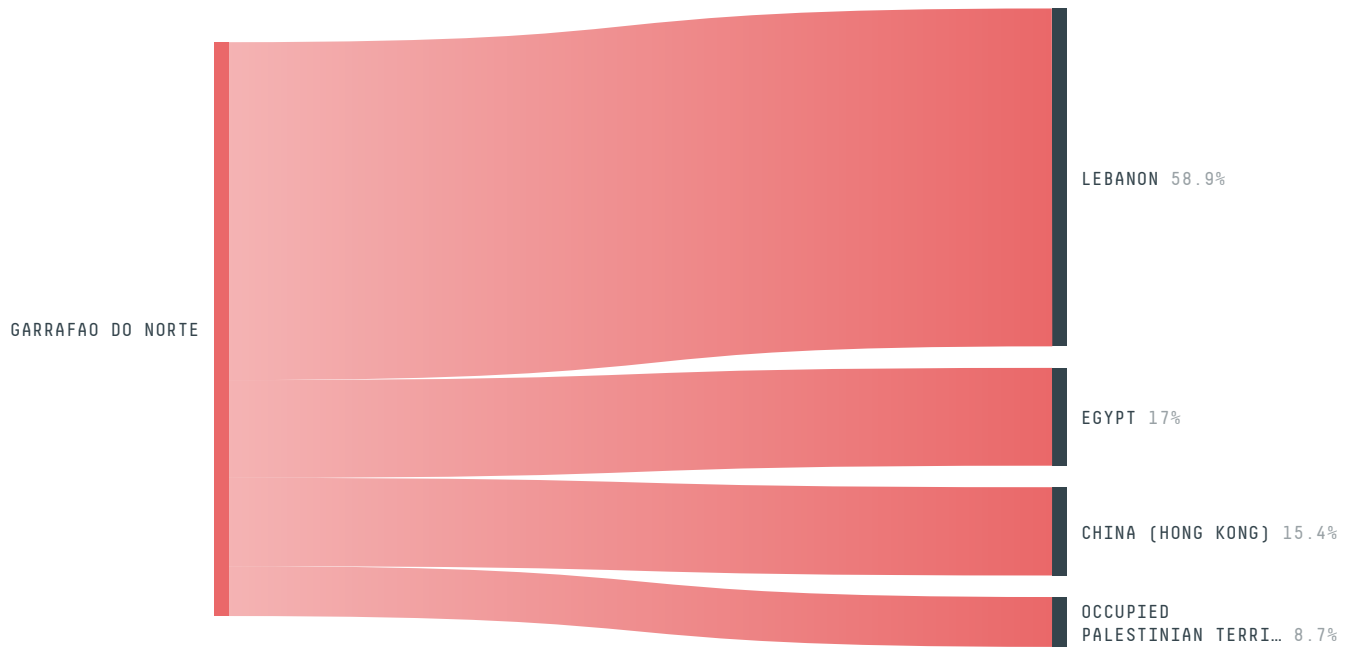

TOP IMPORTING COUNTRIES OF BEEF FROM GARRAFAO DO NORTE IN 2017