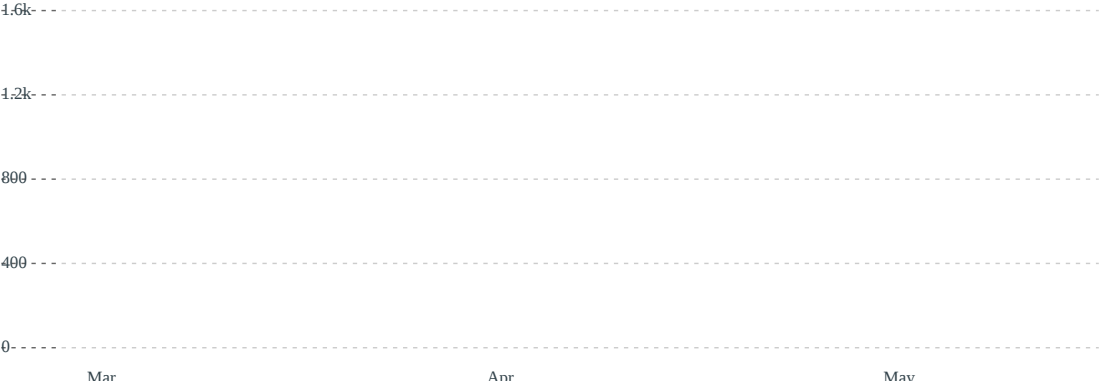

Trase is a partnership between

In collaboration with

and many other organizations and individuals.

Donors

[Terms of Use](#) · [Privacy policy](#) · [Cookie policy](#) · [Contact us](#)