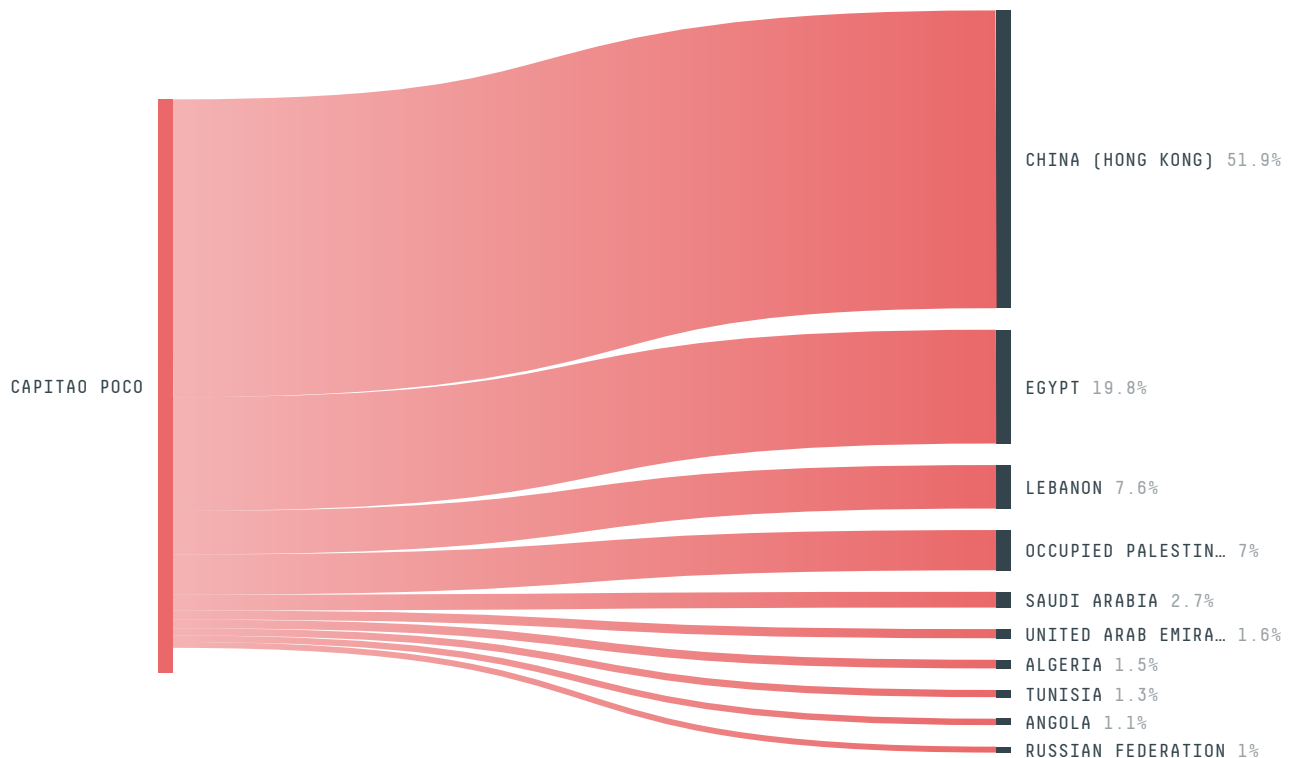

TOP IMPORTING COUNTRIES OF BEEF FROM CAPITAO POCO IN 2017