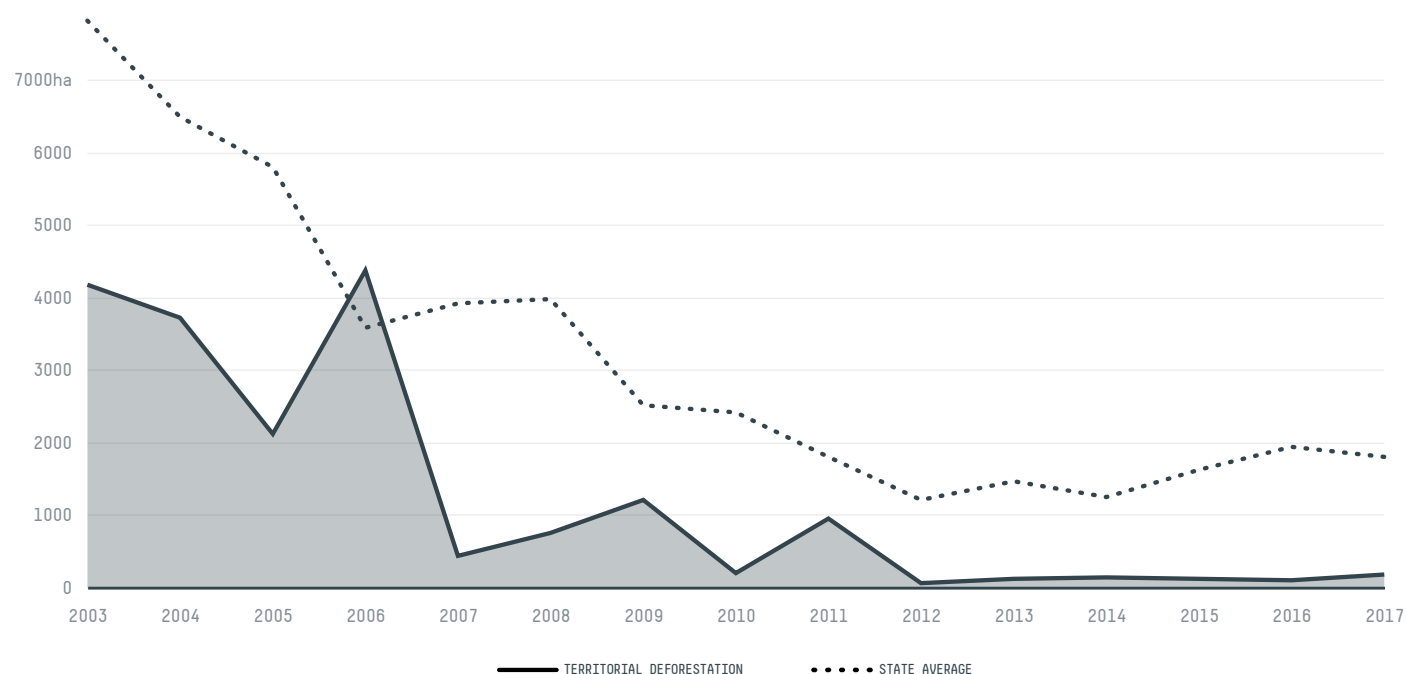

SOCIO-ECONOMIC INDICATORS	SCORE	STATE RANKING
GDP per capita	- USD/capita	-
GDP from agriculture	- %	-
Human Development Index	0.548 /1	71
Smallholder dominance	66 %	-
Reported cases of forced labour	-	-
Reported cases of land conflicts	-	-
Population	52,537	39
TERRITORIAL GOVERNANCE	SCORE	STATE RANKING
Legal Reserve deficit	8,029.2 ha	33
Legal Reserve deficit as a % of private land	3.8 %	-
Protected vegetation in private land	91,223.1 ha	-
Unprotected vegetation in private land	2,077.2 ha	82
Number of environmental embargoes	2	22
ACTOR COMMITMENTS	SCORE	STATE RANKING
Cattle products traded under zero deforestation commitment	54.6 %	56

DEFORESTATION TRAJECTORY OF CAPITAO POÇO