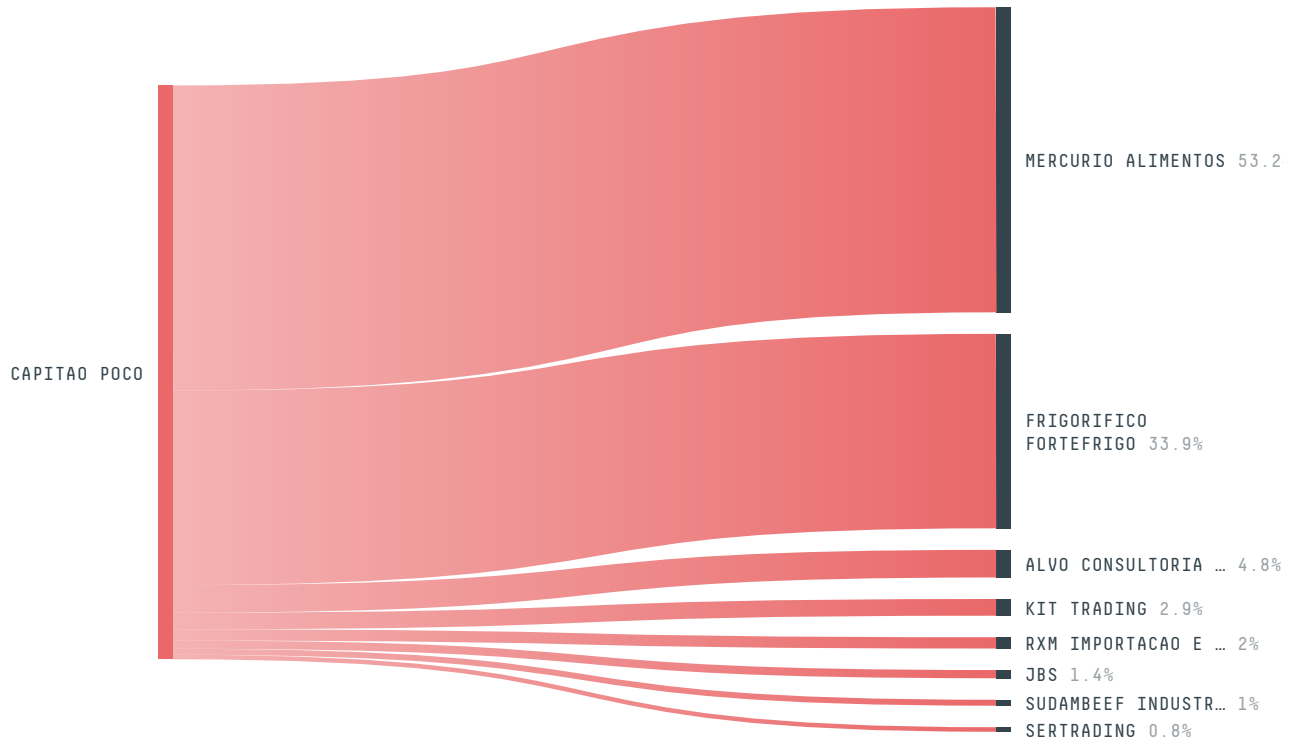

TOP TRADERS OF BEEF IN CAPITAO POCO IN 2017