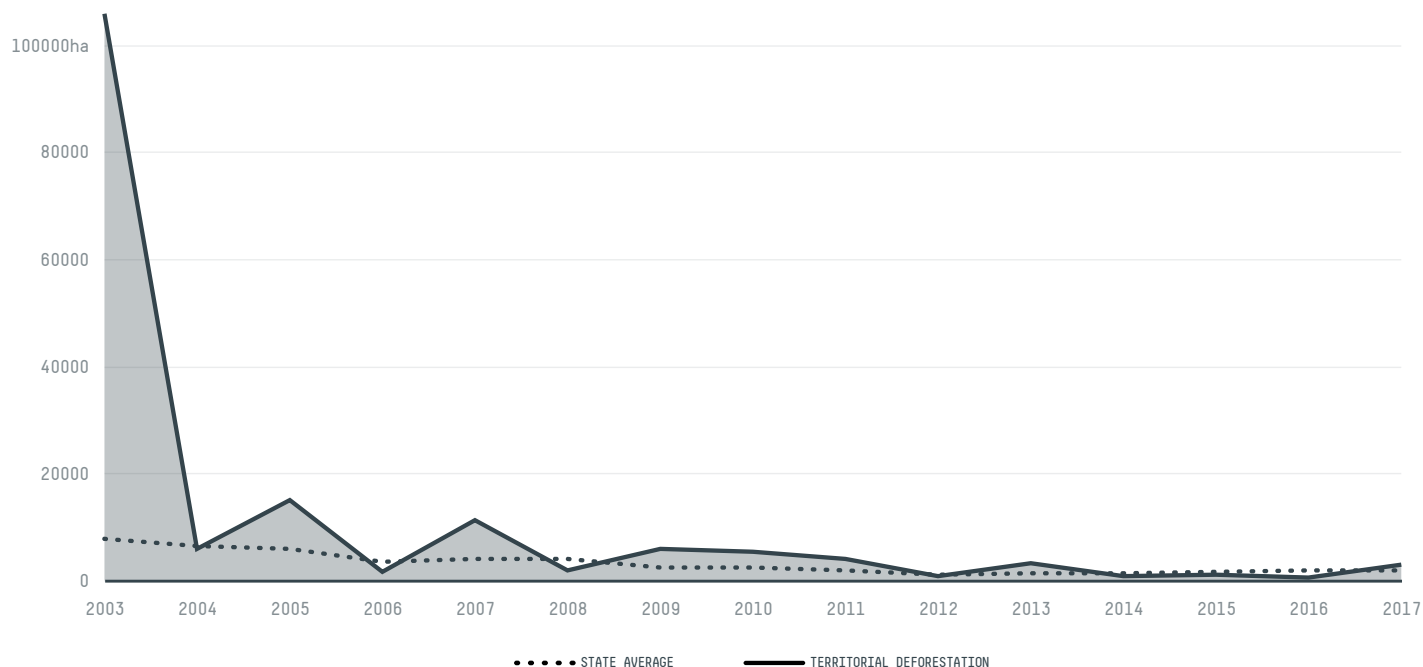

SOCIO-ECONOMIC INDICATORS	SCORE	STATE RANKING
GDP per capita	- USD/capita	-
GDP from agriculture	- %	-
Human Development Index	0.613 /1	30
Smallholder dominance	84 %	-
Reported cases of forced labour	-	-
Reported cases of land conflicts	-	-
Population	15,300	117
TERRITORIAL GOVERNANCE	SCORE	STATE RANKING
Legal Reserve deficit	5,013.7 ha	38
Legal Reserve deficit as a % of private land	1.3 %	-
Protected vegetation in private land	243,609.3 ha	-
Unprotected vegetation in private land	17,250.3 ha	49
Number of environmental embargoes	5	19
ACTOR COMMITMENTS	SCORE	STATE RANKING
Cattle products traded under zero deforestation commitment	64.9 %	50

DEFORESTATION TRAJECTORY OF BRASIL NOVO