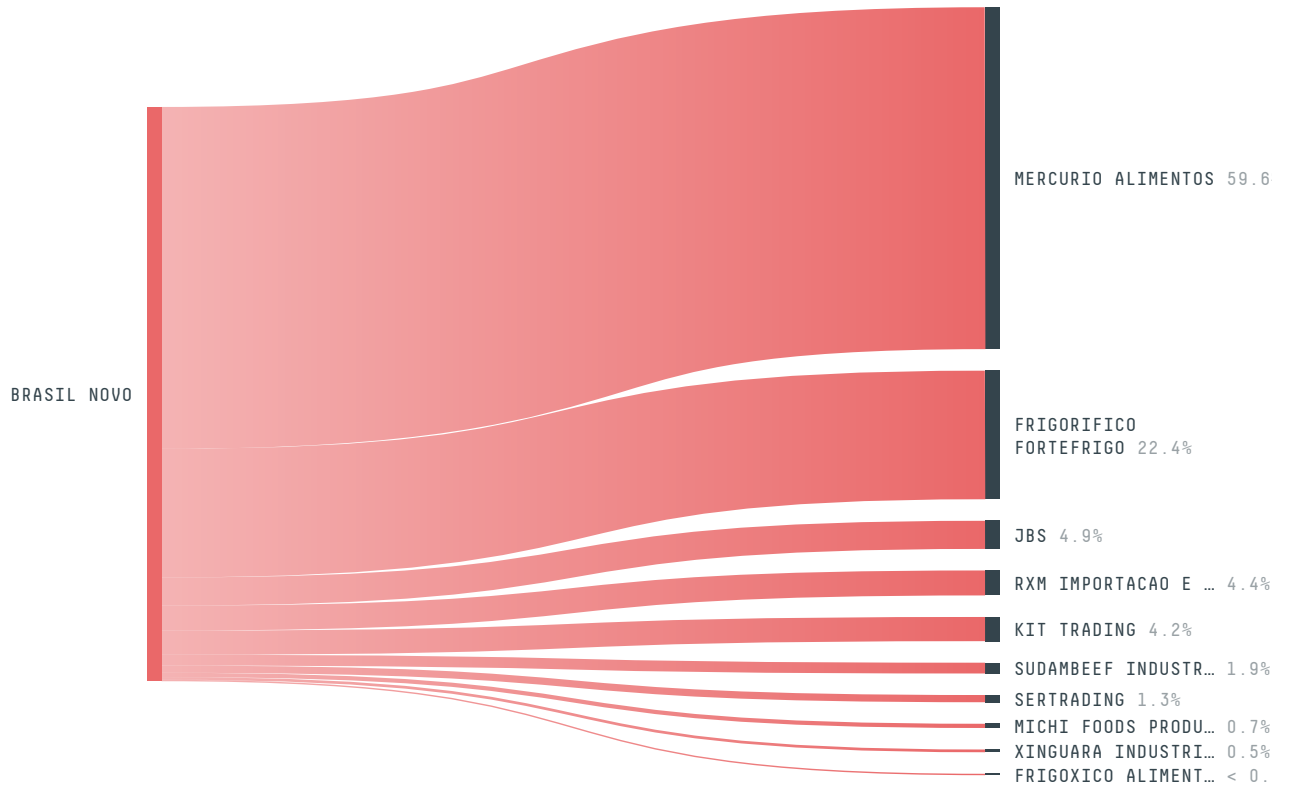

TOP TRADERS OF BEEF IN BRASIL NOVO IN 2017