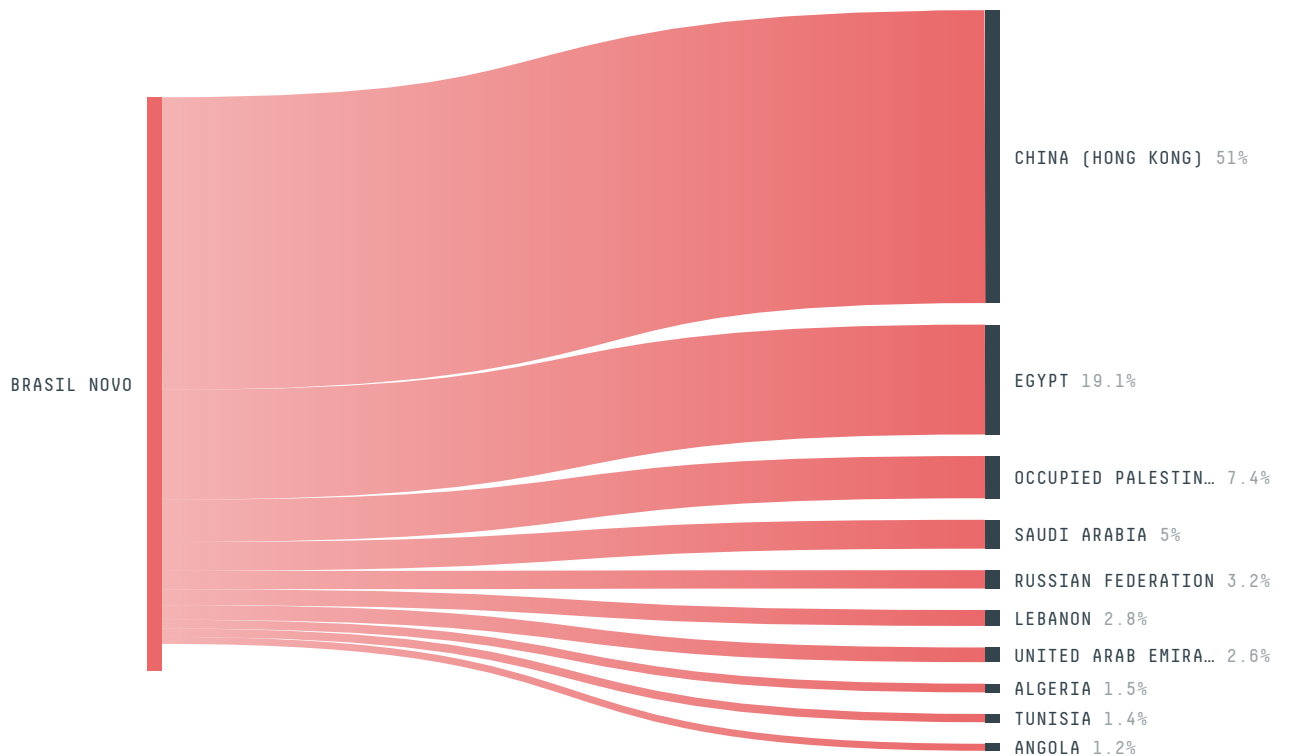

TOP IMPORTING COUNTRIES OF BEEF FROM BRASIL NOVO IN 2017