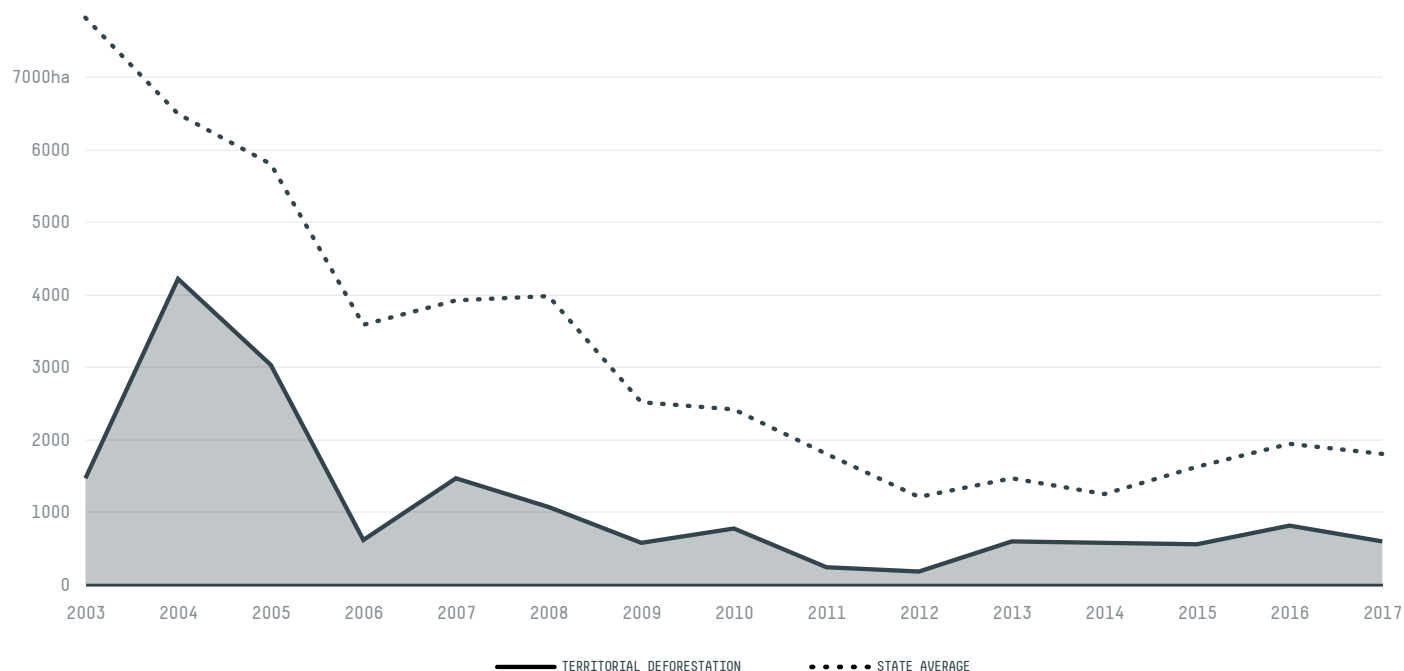

SOCIO-ECONOMIC INDICATORS	SCORE	STATE RANKING
GDP per capita	- USD/capita	-
GDP from agriculture	- %	-
Human Development Index	0.589 /1	46
Smallholder dominance	46 %	-
Reported cases of forced labour	-	-
Reported cases of land conflicts	-	-
Population	15,916	114
TERRITORIAL GOVERNANCE	SCORE	STATE RANKING
Legal Reserve deficit	14,300 ha	22
Legal Reserve deficit as a % of private land	8.2 %	-
Protected vegetation in private land	66,472.2 ha	-
Unprotected vegetation in private land	1,484.1 ha	89
Number of environmental embargoes	3	21
ACTOR COMMITMENTS	SCORE	STATE RANKING
Cattle products traded under zero deforestation commitment	72.4 %	47

DEFORESTATION TRAJECTORY OF BOM JESUS DO TOCANTINS