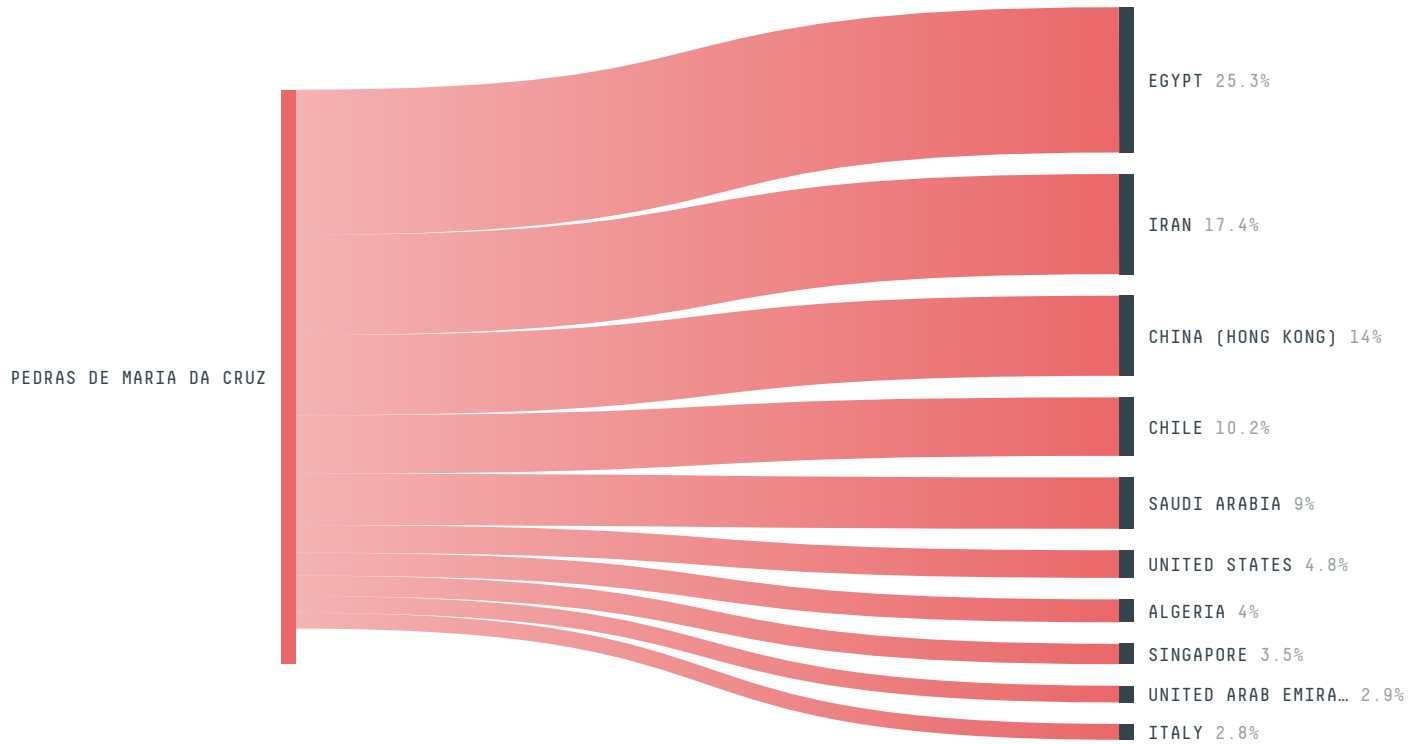

TOP TRADERS OF BEEF IN PEDRAS DE MARIA DA CRUZ IN 2017