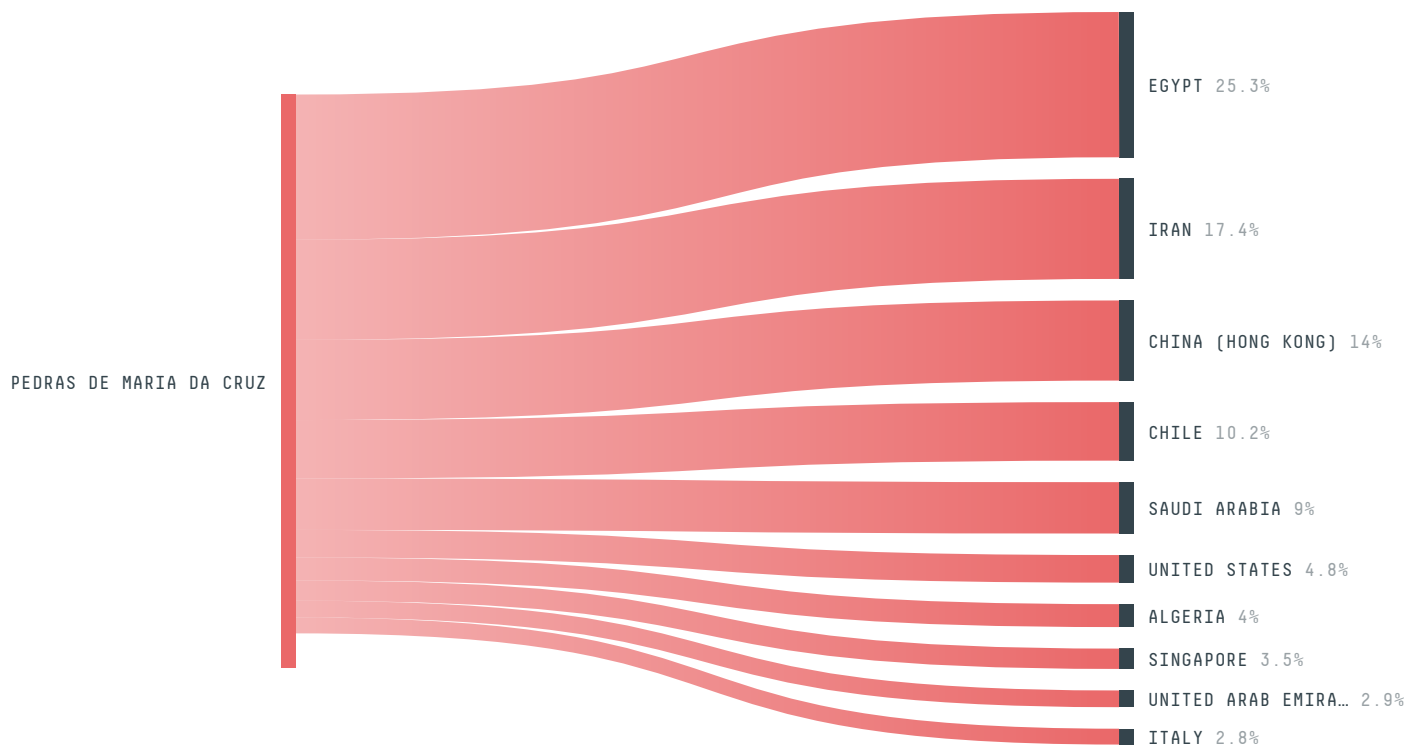

TOP IMPORTING COUNTRIES OF BEEF FROM PEDRAS DE MARIA DA CRUZ IN 2017