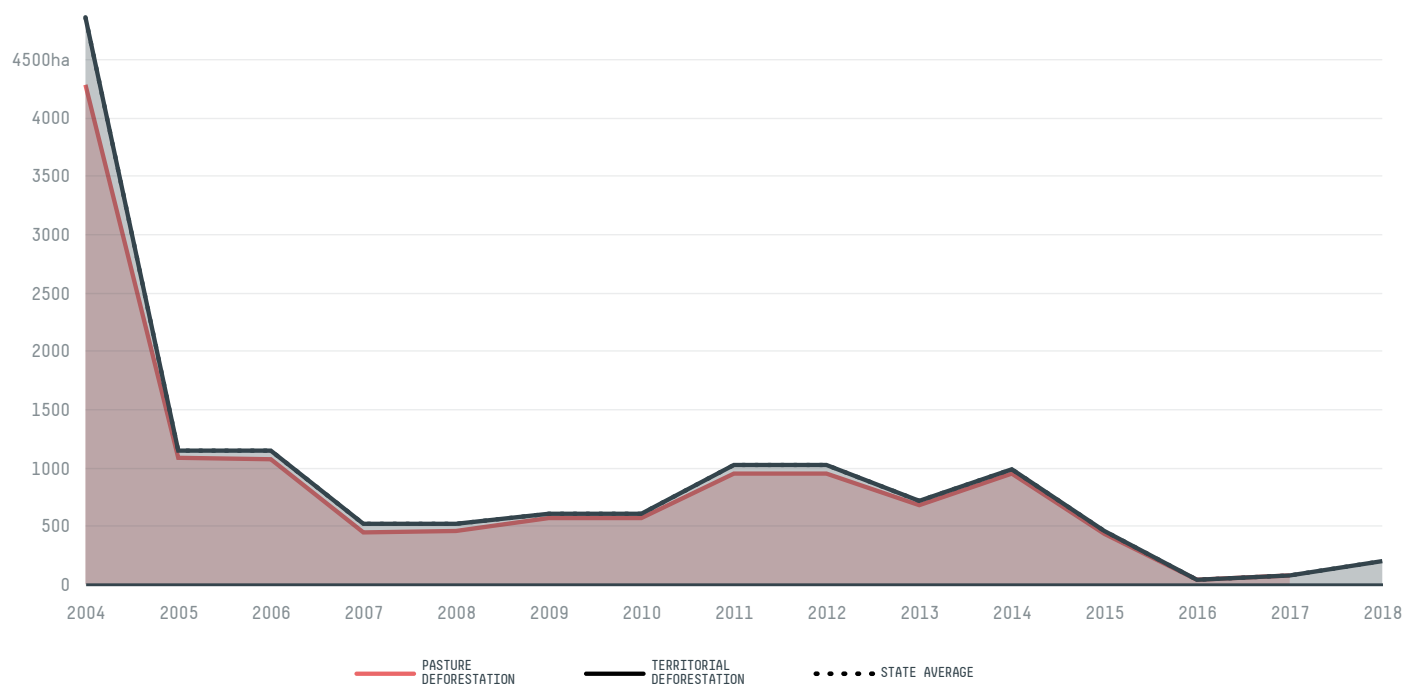

SOCIO-ECONOMIC INDICATORS	SCORE
GDP per capita	- USD/capita
GDP from agriculture	- %
Human Development Index	0.614 /1
Smallholder dominance	33 %
Reported cases of forced labour	-
Reported cases of land conflicts	2
Population	10,970
TERRITORIAL GOVERNANCE	SCORE
Legal Reserve deficit	265.6 ha
Legal Reserve deficit as a % of private land	0.3 %
Protected vegetation in private land	17,892.5 ha
Unprotected vegetation in private land	32,471.8 ha
Number of environmental embargoes	3
ACTOR COMMITMENTS	SCORE

DEFORESTATION TRAJECTORY OF PEDRAS DE MARIA DA CRUZ