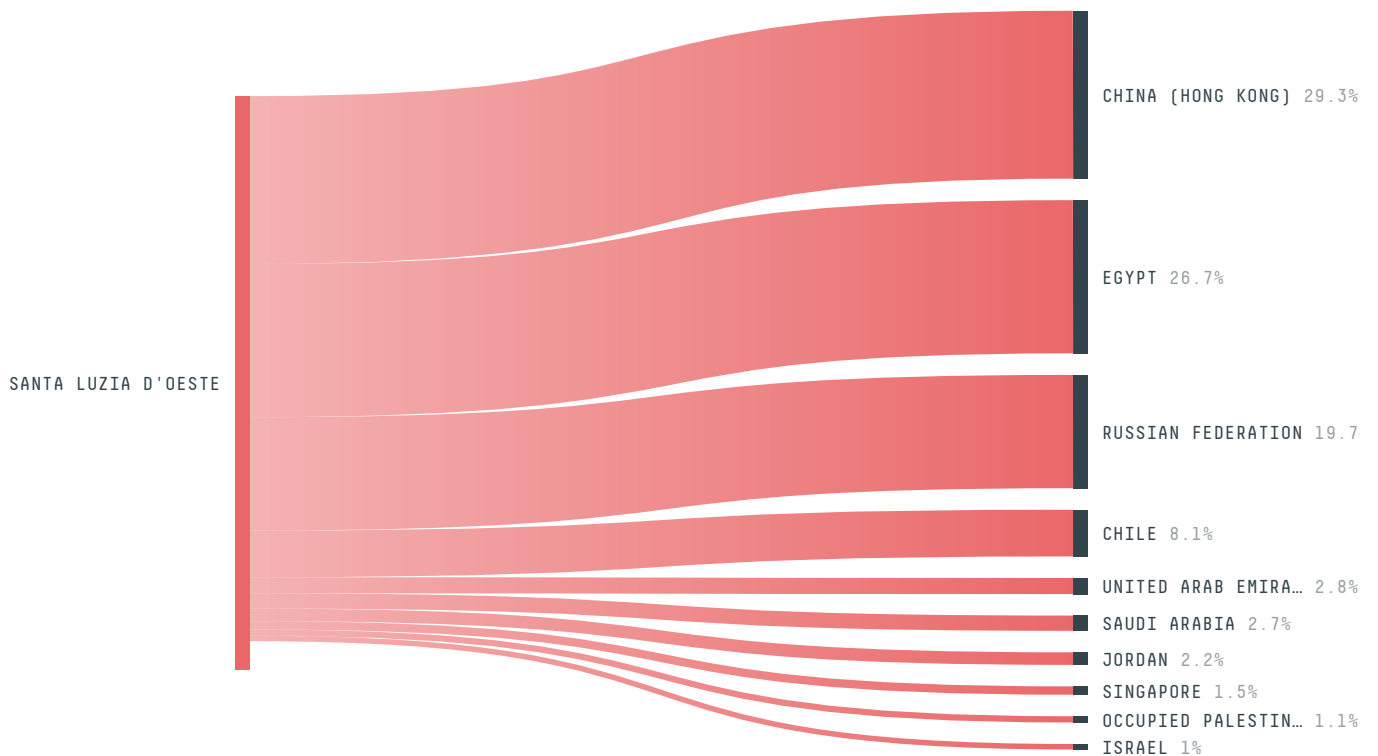

TOP IMPORTING COUNTRIES OF BEEF FROM SANTA LUZIA D'OESTE IN 2017