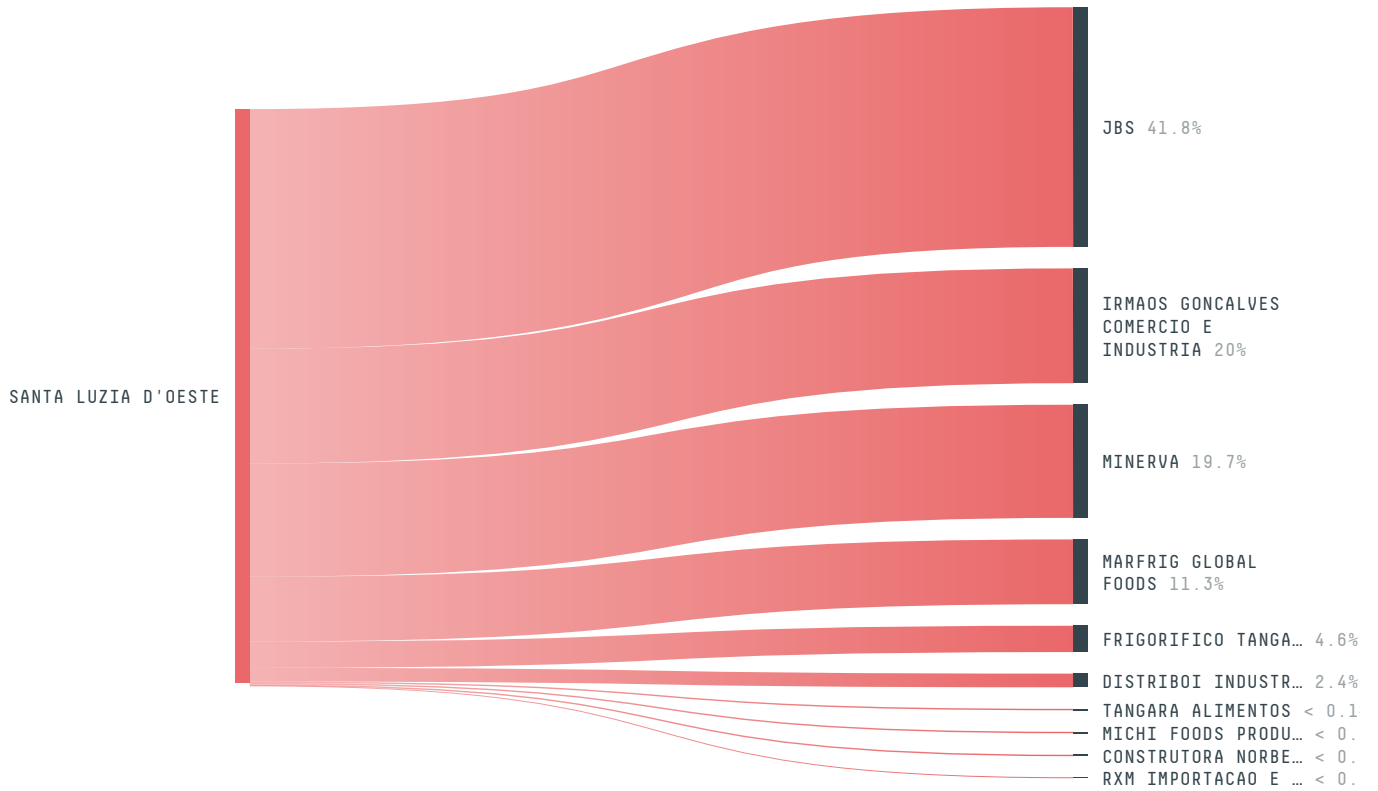

TOP TRADERS OF BEEF IN SANTA LUZIA D'OESTE IN 2017