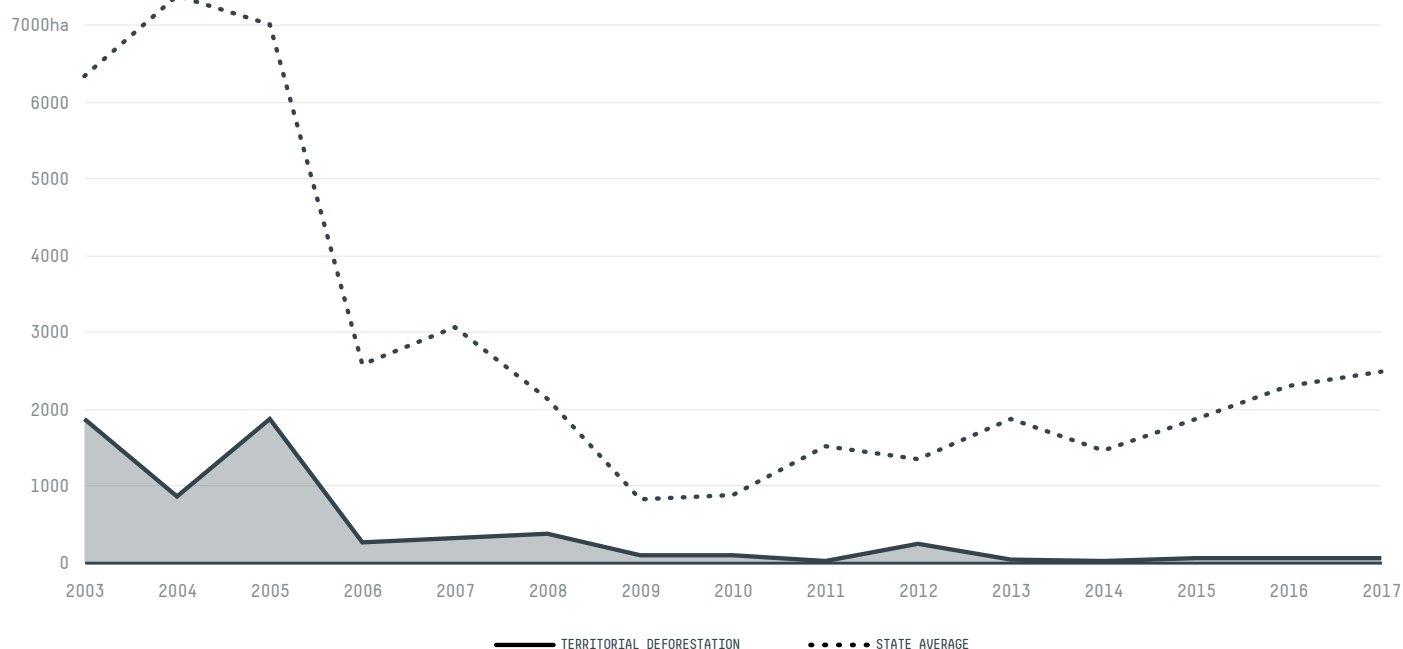

SOCIO-ECONOMIC INDICATORS	SCORE	STATE RANKING
GDP per capita	- USD/capita	-
GDP from agriculture	- %	-
Human Development Index	0.67 /1	13
Smallholder dominance	52 %	-
Reported cases of forced labour	-	-
Reported cases of land conflicts	-	-
Population	8,887	41
TERRITORIAL GOVERNANCE	SCORE	STATE RANKING
Legal Reserve deficit	3,410 ha	22
Legal Reserve deficit as a % of private land	3.4 %	-
Protected vegetation in private land	35,245.1 ha	-
Unprotected vegetation in private land	383.2 ha	40
Number of environmental embargoes	0	24
ACTOR COMMITMENTS	SCORE	STATE RANKING
Cattle products traded under zero deforestation commitment	77.4 %	1

DEFORESTATION TRAJECTORY OF SANTA LUZIA D'OESTE