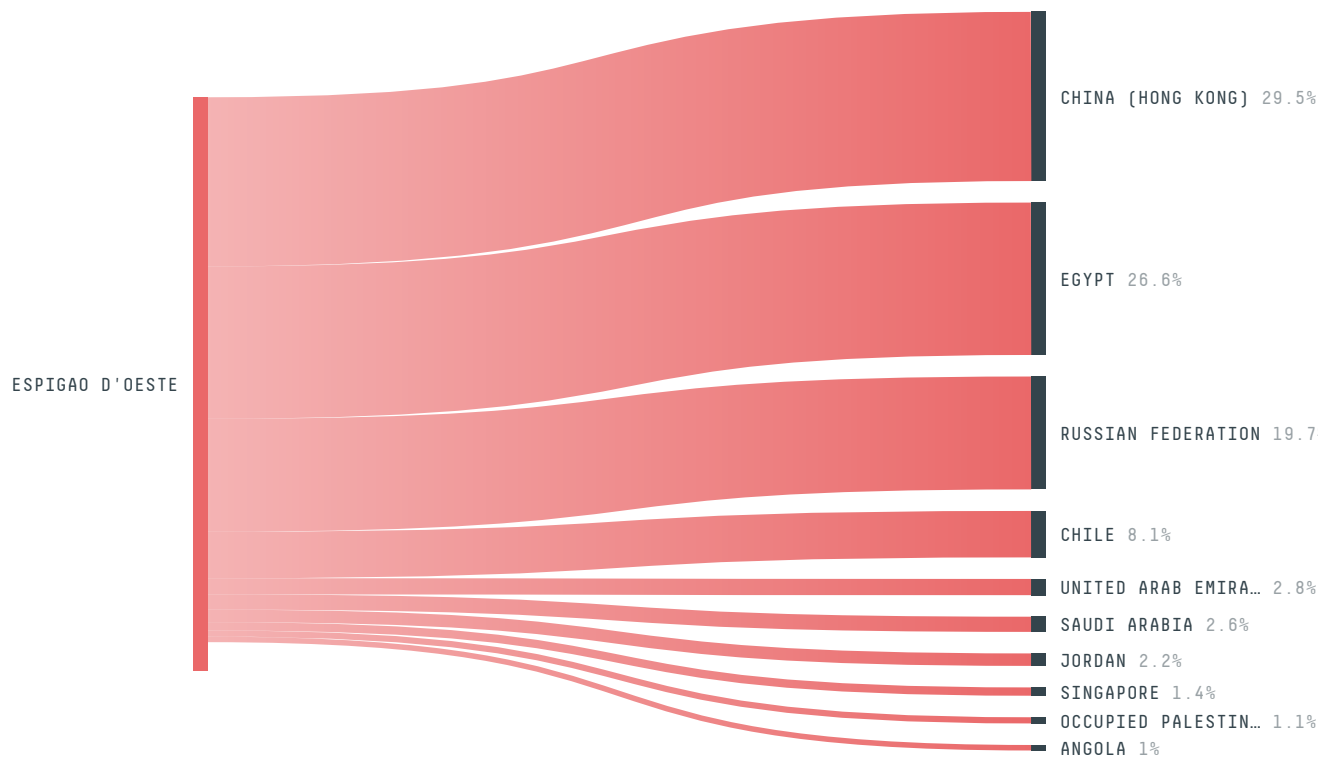

ACTOR COMMITMENTS	SCORE	STATE RANKING
Cattle products traded under zero deforestation commitment	77.4 %	1

DEFORESTATION TRAJECTORY OF ESPIGAO D'OESTE

TOP TRADERS OF BEEF IN ESPIGAO D'OESTE IN 2017

TOP IMPORTING COUNTRIES OF BEEF FROM ESPIGAO D'OESTE IN 2017