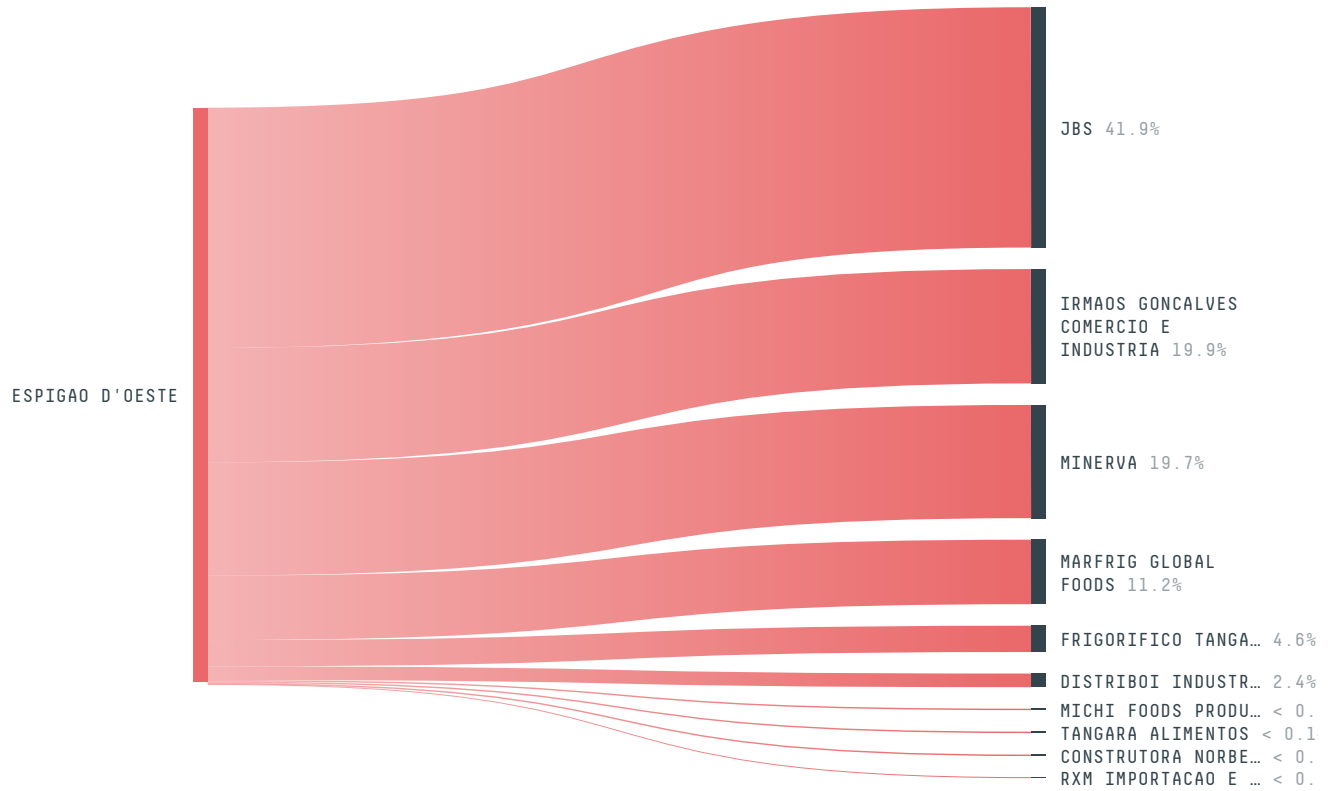

TOP TRADERS OF BEEF IN ESPIGAO D'OESTE IN 2017