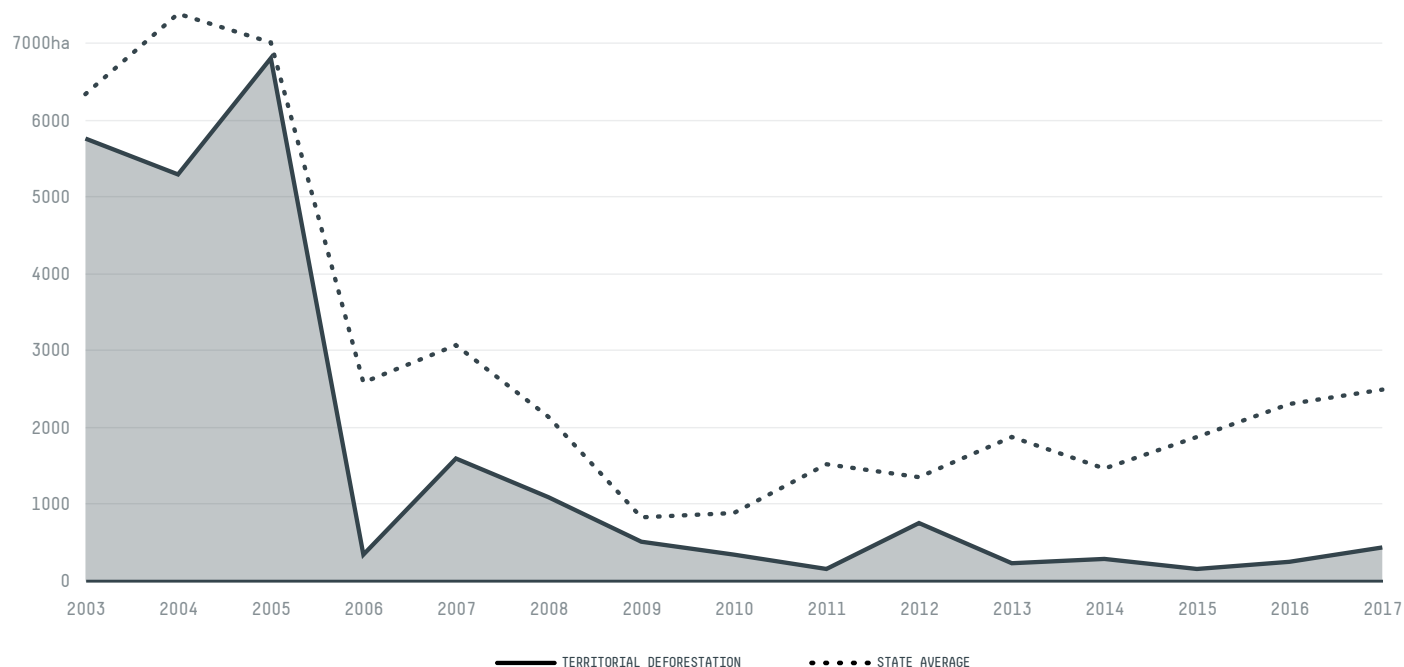

SOCIO-ECONOMIC INDICATORS	SCORE	STATE RANKING
GDP per capita	- USD/capita	-
GDP from agriculture	- %	-
Human Development Index	0.672 /1	12
Smallholder dominance	50 %	-
Reported cases of forced labour	-	-
Reported cases of land conflicts	5	6
Population	31,699	13

TERRITORIAL GOVERNANCE	SCORE	STATE RANKING
Legal Reserve deficit	8,044.6 ha	9
Legal Reserve deficit as a % of private land	3.4 %	-
Protected vegetation in private land	104,783.6 ha	-
Unprotected vegetation in private land	2,865.7 ha	18
Number of environmental embargoes	10	15

ACTOR COMMITMENTS	SCORE	STATE RANKING
Cattle products traded under zero deforestation commitment	77.4 %	1

DEFORESTATION TRAJECTORY OF ESPIGAO D'OESTE