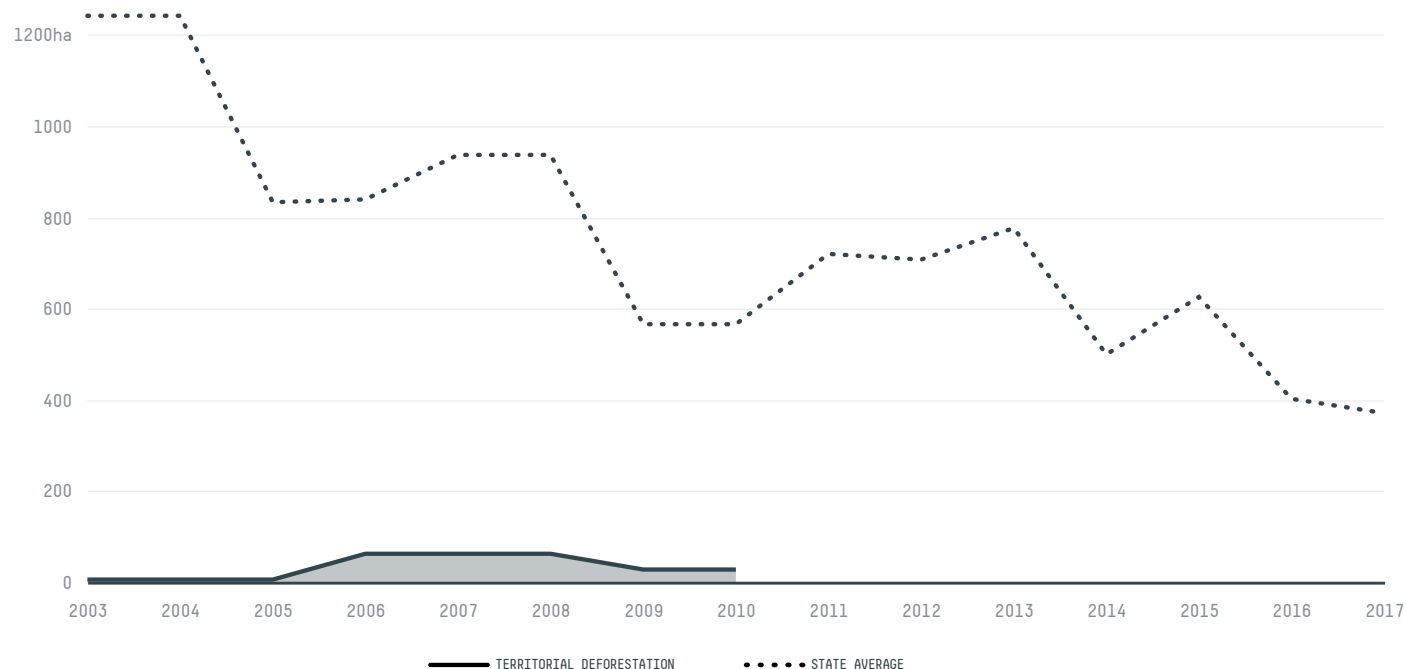

SOCIO-ECONOMIC INDICATORS	SCORE	STATE RANKING
GDP per capita	- USD/capita	-
GDP from agriculture	- %	-
Human Development Index	0.712 /1	5
Smallholder dominance	53 %	-
Reported cases of forced labour	-	-
Reported cases of land conflicts	-	-
Population	606,139	2

TERRITORIAL GOVERNANCE	SCORE	STATE RANKING
Legal Reserve deficit	501.4 ha	88
Legal Reserve deficit as a % of private land	5.4 %	-
Protected vegetation in private land	532.2 ha	-
Unprotected vegetation in private land	409.1 ha	302
Number of environmental embargoes	1	10

ACTOR COMMITMENTS	SCORE	STATE RANKING
Cattle products traded under zero deforestation commitment	0 %	1

DEFORESTATION TRAJECTORY OF FEIRA DE SANTANA