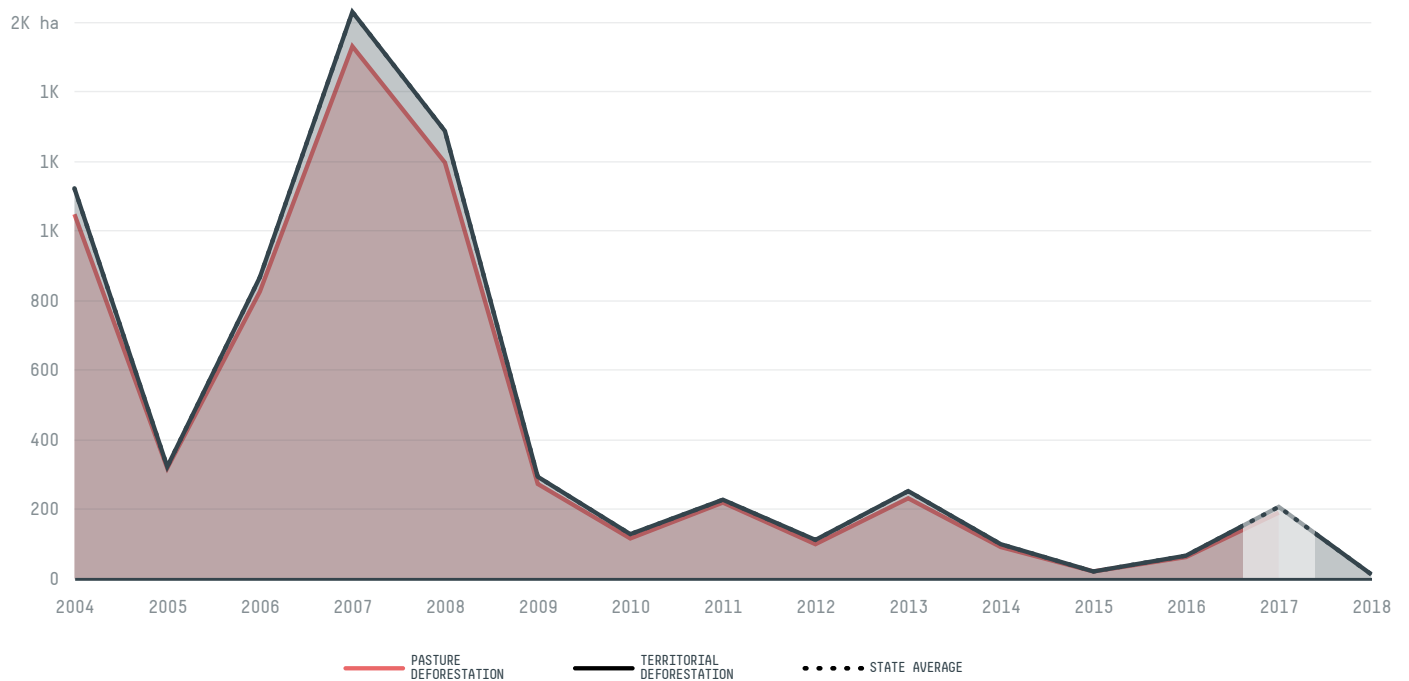

SOCIO-ECONOMIC INDICATORS	SCORE
GDP per capita	- USD/capita
GDP from agriculture	- %
Human Development Index	0.546 /1
Smallholder dominance	63 %
Reported cases of forced labour	-
Reported cases of land conflicts	1
Population	32,180
TERRITORIAL GOVERNANCE	SCORE
Legal Reserve deficit	736.5 ha
Legal Reserve deficit as a % of private land	1.2 %
Protected vegetation in private land	30,305.7 ha
Unprotected vegetation in private land	304.9 ha
Number of environmental embargoes	0
ACTOR COMMITMENTS	SCORE

DEFORESTATION TRAJECTORY OF MONCAO