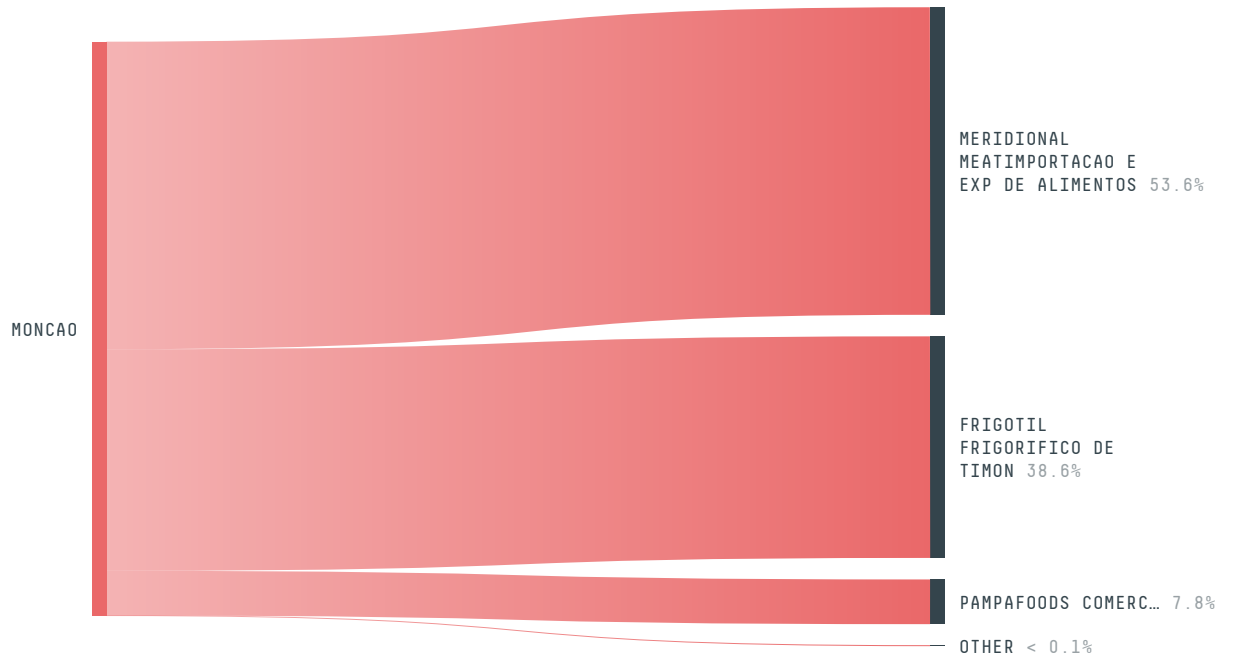

TOP TRADERS OF BEEF IN MONCAO IN 2017