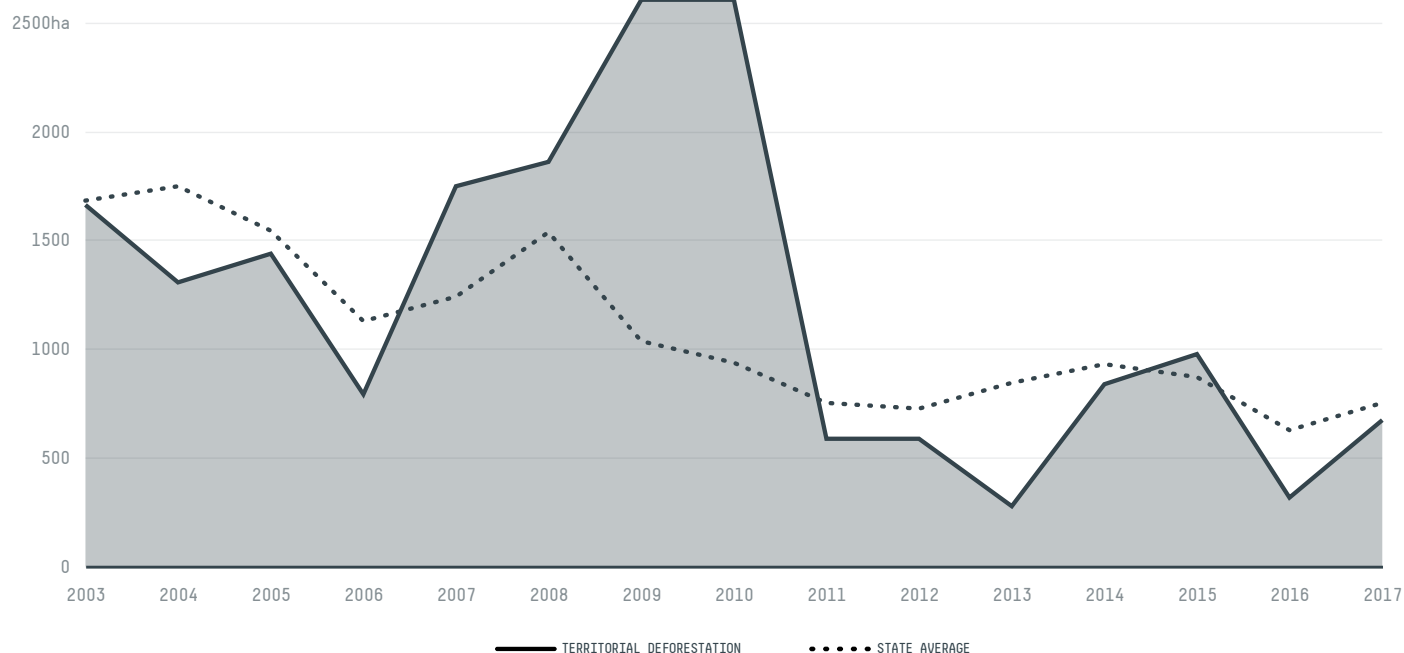

SOCIO-ECONOMIC INDICATORS	SCORE	STATE RANKING
GDP per capita	- USD/capita	-
GDP from agriculture	- %	-
Human Development Index	0.513 /1	109
Smallholder dominance	9 %	-
Reported cases of forced labour	-	-
Reported cases of land conflicts	1	12
Population	25,177	68
TERRITORIAL GOVERNANCE	SCORE	STATE RANKING
Legal Reserve deficit	32.7 ha	140
Legal Reserve deficit as a % of private land	0 %	-
Protected vegetation in private land	16,810.9 ha	-
Unprotected vegetation in private land	58,382.7 ha	21
Number of environmental embargoes	0	11
ACTOR COMMITMENTS	SCORE	STATE RANKING
Cattle products traded under zero deforestation commitment	0 %	14

DEFORESTATION TRAJECTORY OF ALDEIAS ALTAS