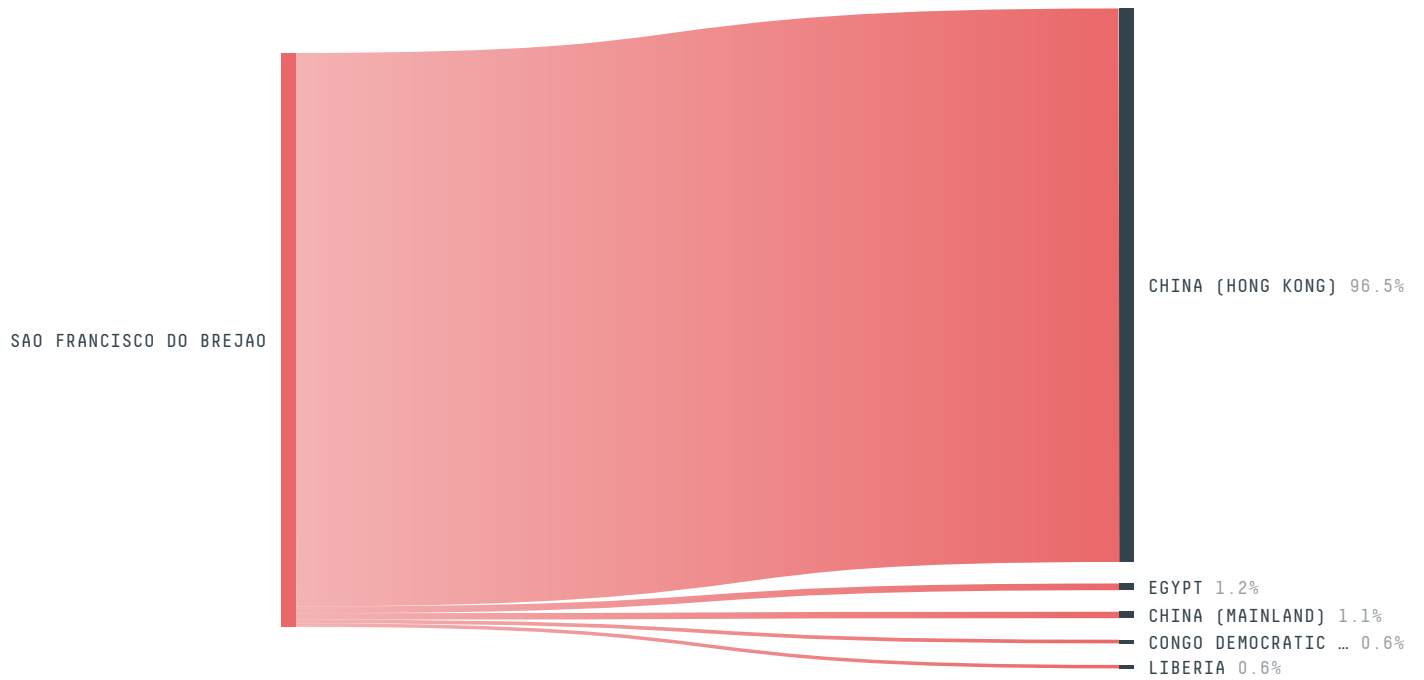

TOP IMPORTING COUNTRIES OF BEEF FROM SAO FRANCISCO DO BREJAO IN 2017