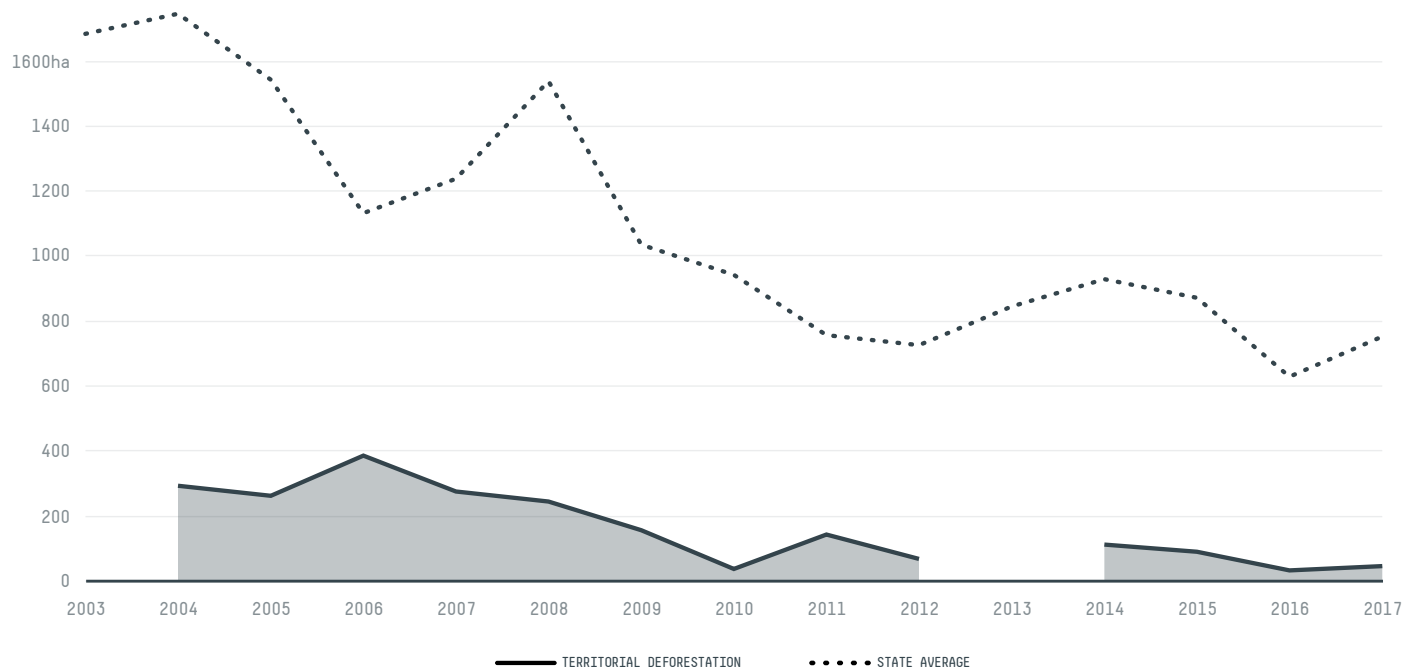

SOCIO-ECONOMIC INDICATORS	SCORE	STATE RANKING
GDP per capita	- USD/capita	-
GDP from agriculture	- %	-
Human Development Index	0.584 /1	53
Smallholder dominance	70 %	-
Reported cases of forced labour	-	-
Reported cases of land conflicts	-	-
Population	11,027	165
TERRITORIAL GOVERNANCE	SCORE	STATE RANKING
Legal Reserve deficit	3,443.2 ha	31
Legal Reserve deficit as a % of private land	6 %	-
Protected vegetation in private land	13,206.2 ha	-
Unprotected vegetation in private land	78.1 ha	191
Number of environmental embargoes	1	10
ACTOR COMMITMENTS	SCORE	STATE RANKING
Cattle products traded under zero deforestation commitment	0 %	14

DEFORESTATION TRAJECTORY OF SAO FRANCISCO DO BREJAO