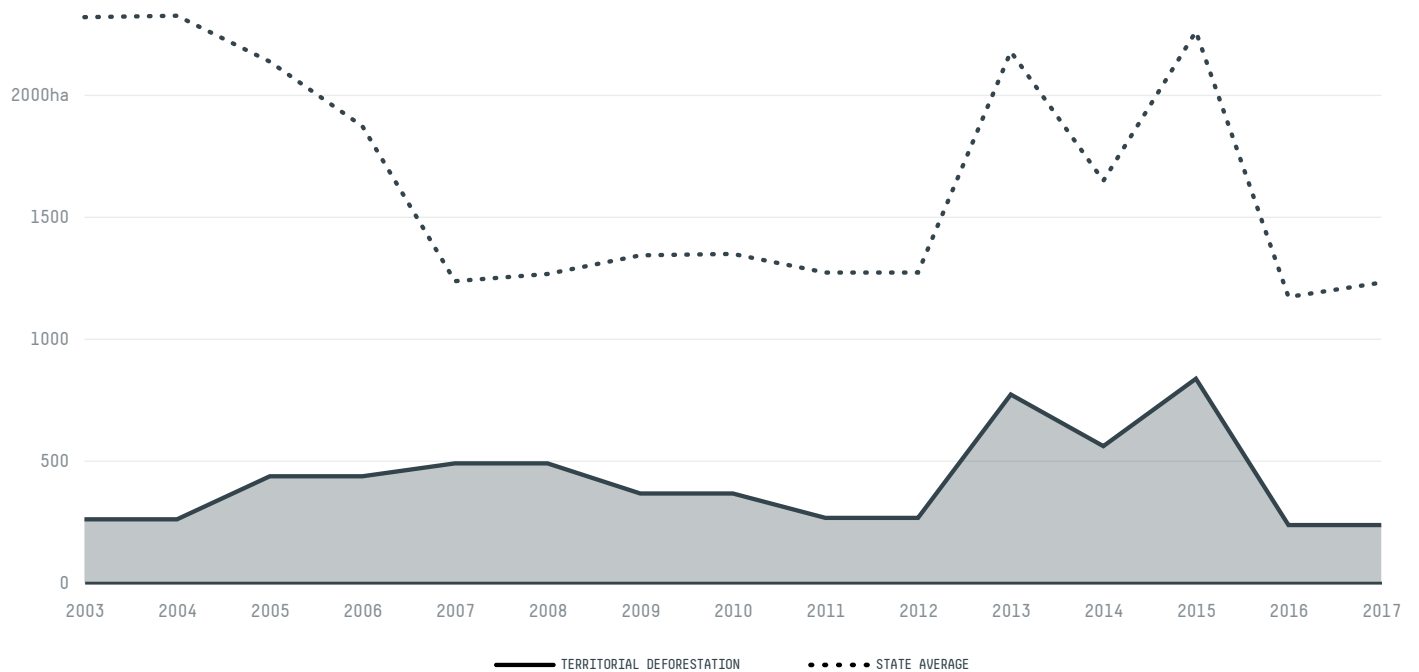

SOCIO-ECONOMIC INDICATORS	SCORE	STATE RANKING
GDP per capita	- USD/capita	-
GDP from agriculture	- %	-
Human Development Index	0.697 /1	11
Smallholder dominance	65 %	-
Reported cases of forced labour	-	-
Reported cases of land conflicts	-	-
Population	3,892	91
TERRITORIAL GOVERNANCE	SCORE	STATE RANKING
Legal Reserve deficit	364.4 ha	107
Legal Reserve deficit as a % of private land	1.3 %	-
Protected vegetation in private land	9,211.3 ha	-
Unprotected vegetation in private land	6,723.7 ha	81
Number of environmental embargoes	0	13
ACTOR COMMITMENTS	SCORE	STATE RANKING
Cattle products traded under zero deforestation commitment	0 %	78

DEFORESTATION TRAJECTORY OF FATIMA