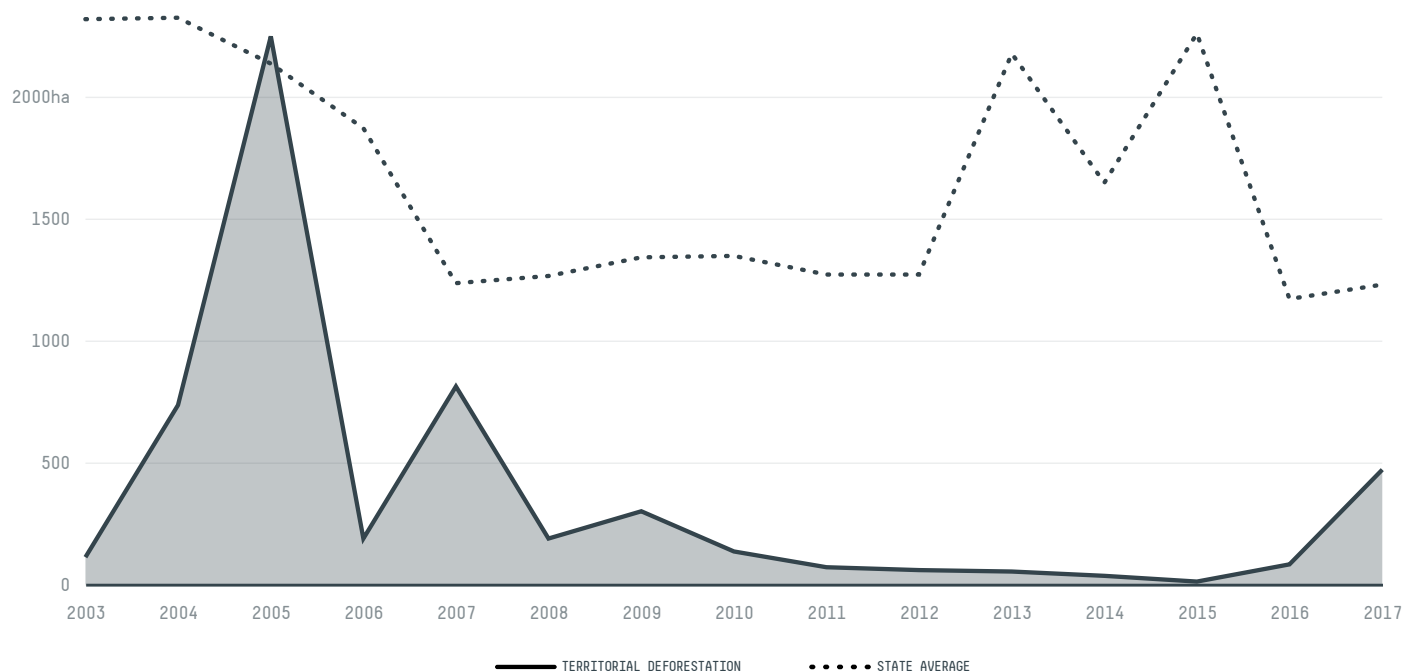

SOCIO-ECONOMIC INDICATORS	SCORE	STATE RANKING
GDP per capita	- USD/capita	-
GDP from agriculture	- %	-
Human Development Index	0.616 /1	58
Smallholder dominance	12 %	-
Reported cases of forced labour	-	-
Reported cases of land conflicts	2	5
Population	7,054	48
TERRITORIAL GOVERNANCE	SCORE	STATE RANKING
Legal Reserve deficit	15,429.3 ha	4
Legal Reserve deficit as a % of private land	10.9 %	-
Protected vegetation in private land	50,802.3 ha	-
Unprotected vegetation in private land	168.5 ha	128
Number of environmental embargoes	0	13
ACTOR COMMITMENTS	SCORE	STATE RANKING
Cattle products traded under zero deforestation commitment	92 %	18

DEFORESTATION TRAJECTORY OF SANTA FE DO ARAGUAIA