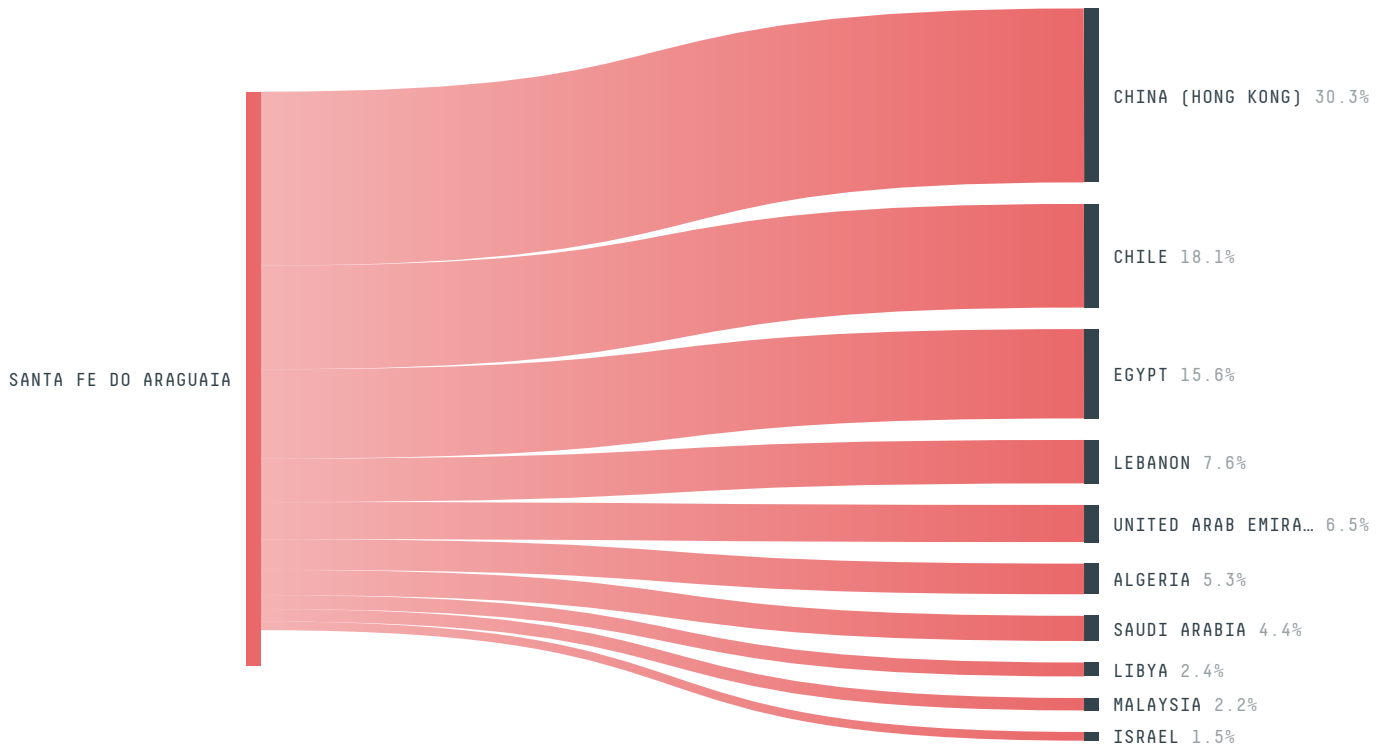

TOP IMPORTING COUNTRIES OF BEEF FROM SANTA FE DO ARAGUAIA IN 2017