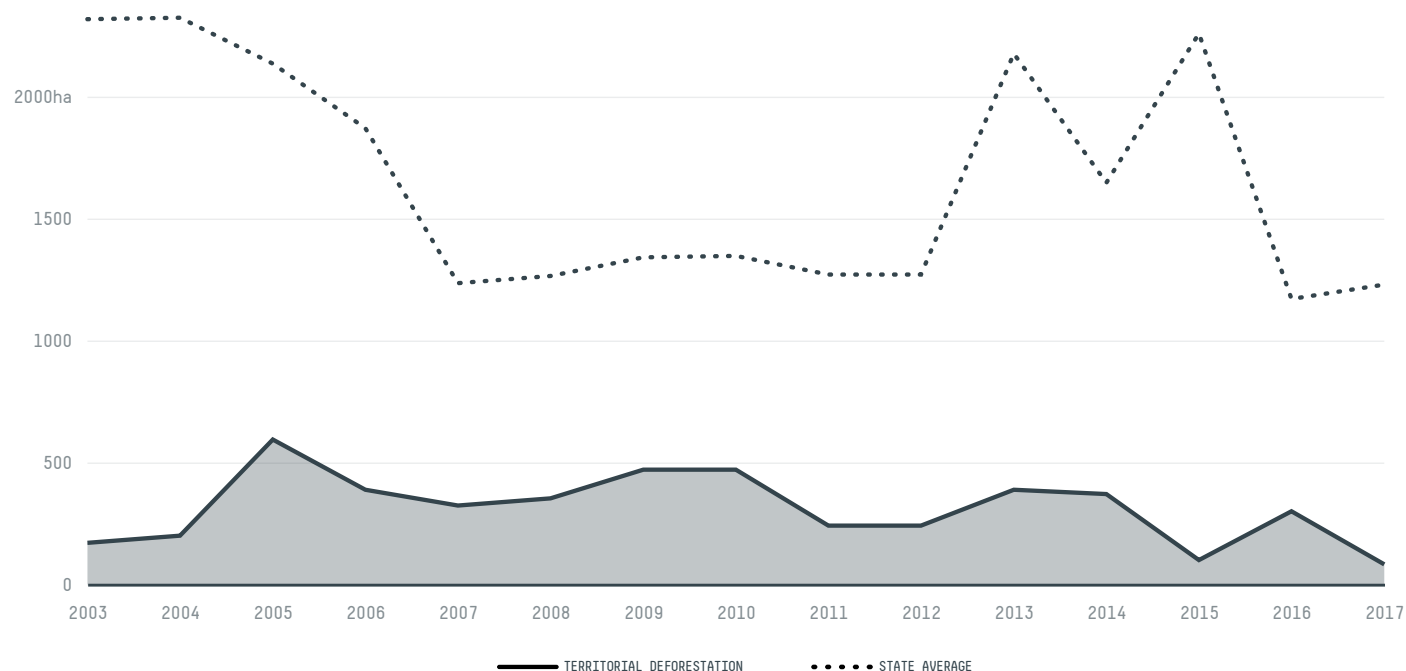

SOCIO-ECONOMIC INDICATORS	SCORE	STATE RANKING
GDP per capita	- USD/capita	-
GDP from agriculture	- %	-
Human Development Index	0.701 /1	9
Smallholder dominance	47 %	-
Reported cases of forced labour	-	-
Reported cases of land conflicts	-	-
Population	33,078	7

TERRITORIAL GOVERNANCE	SCORE	STATE RANKING
Legal Reserve deficit	5,803.4 ha	23
Legal Reserve deficit as a % of private land	9.3 %	-
Protected vegetation in private land	11,567.9 ha	-
Unprotected vegetation in private land	1,484.1 ha	105
Number of environmental embargoes	0	13

ACTOR COMMITMENTS	SCORE	STATE RANKING
Cattle products traded under zero deforestation commitment	78.5 %	30

DEFORESTATION TRAJECTORY OF COLINAS DO TOCANTINS