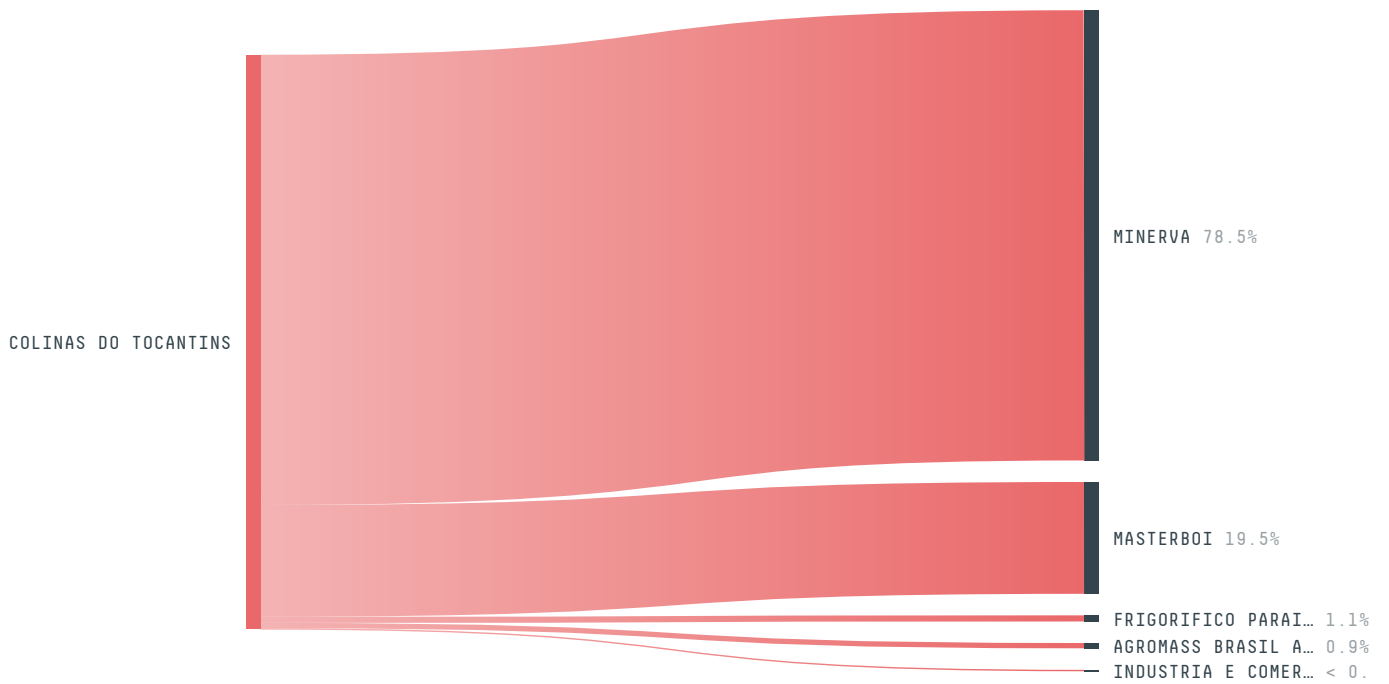

TOP TRADERS OF BEEF IN COLINAS DO TOCANTINS IN 2017