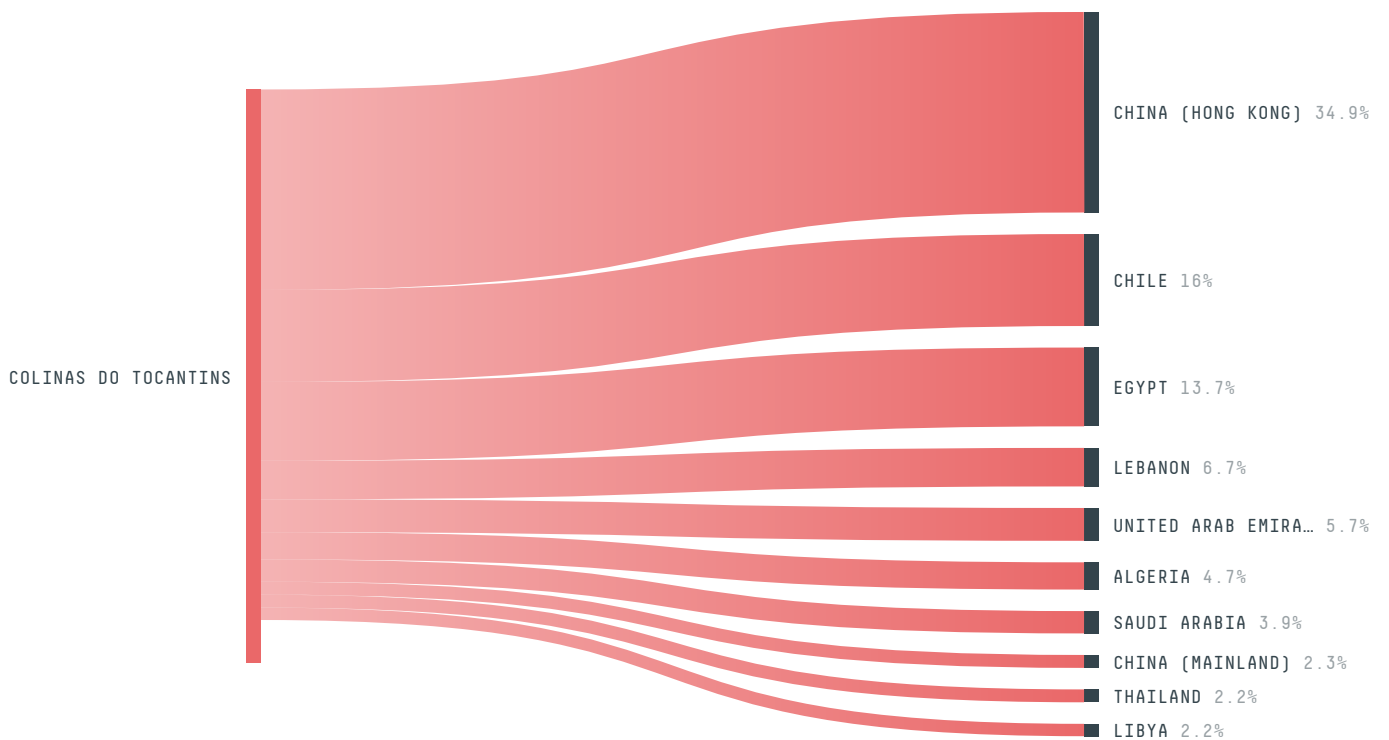

TOP IMPORTING COUNTRIES OF BEEF FROM COLINAS DO TOCANTINS IN 2017