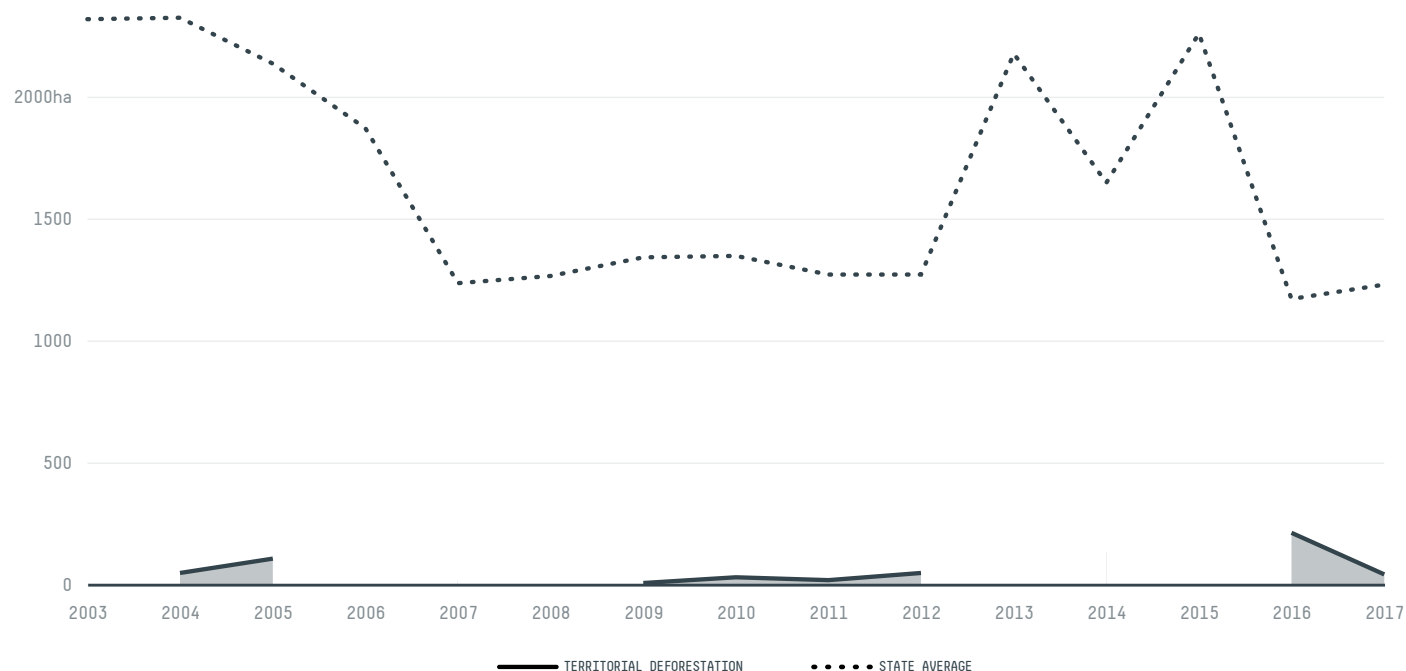

SOCIO-ECONOMIC INDICATORS	SCORE	STATE RANKING
GDP per capita	- USD/capita	-
GDP from agriculture	- %	-
Human Development Index	0.68 /1	17
Smallholder dominance	32 %	-
Reported cases of forced labour	1	2
Reported cases of land conflicts	-	-
Population	6,844	49

TERRITORIAL GOVERNANCE	SCORE	STATE RANKING
Legal Reserve deficit	17,191.7 ha	3
Legal Reserve deficit as a % of private land	15.5 %	-
Protected vegetation in private land	23,610.3 ha	-
Unprotected vegetation in private land	74.8 ha	134
Number of environmental embargoes	0	13

ACTOR COMMITMENTS	SCORE	STATE RANKING
Cattle products traded under zero deforestation commitment	36.1 %	46

DEFORESTATION TRAJECTORY OF ARAPOEMA