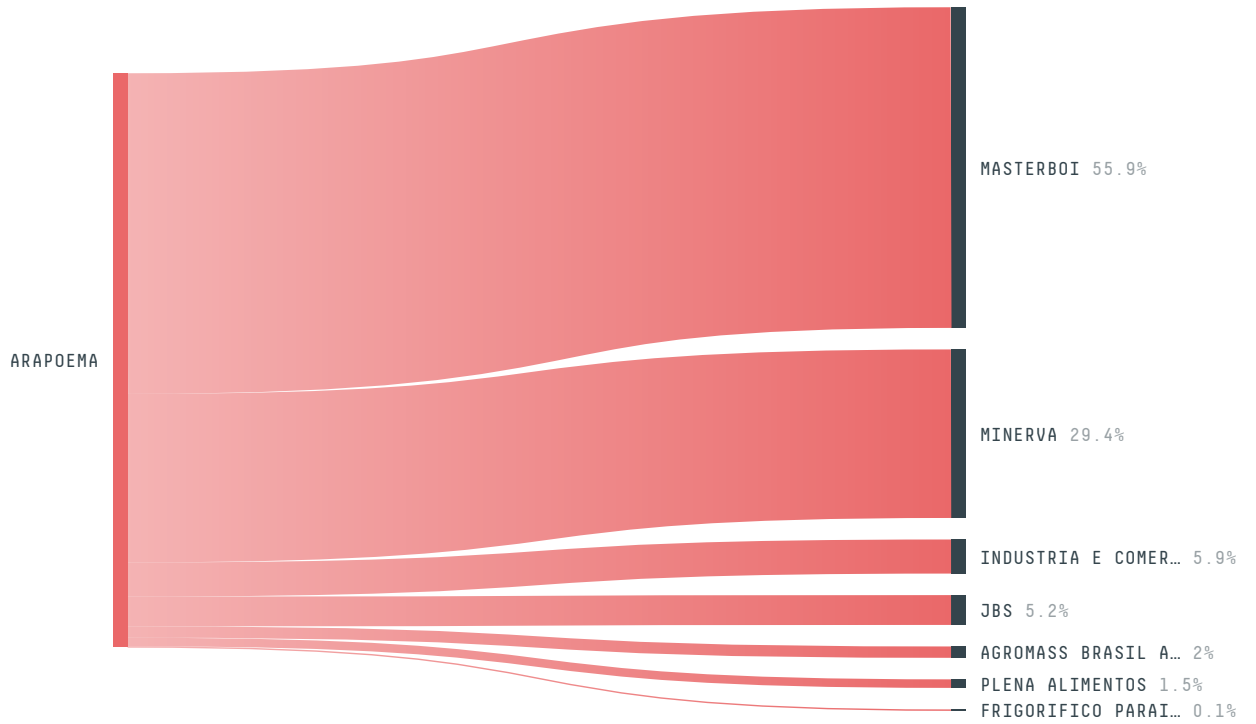

TOP TRADERS OF BEEF IN ARAPOEMA IN 2017