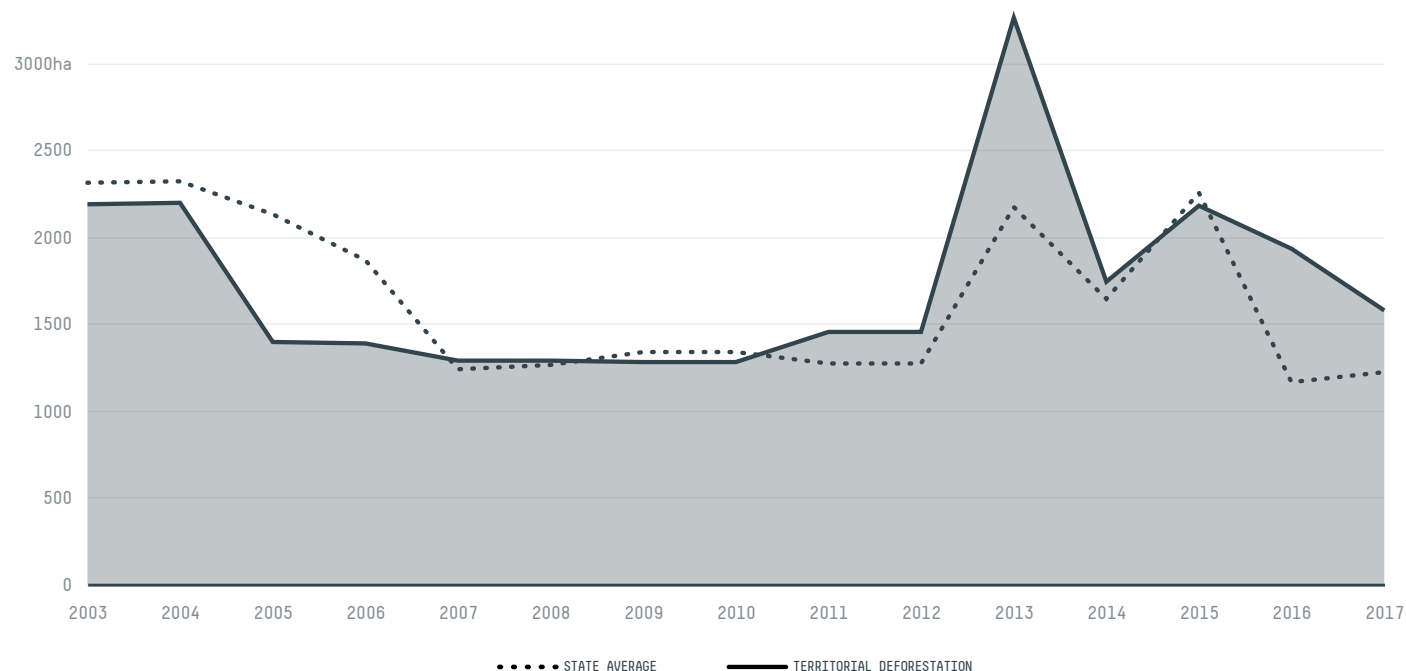

SOCIO-ECONOMIC INDICATORS	SCORE	STATE RANKING
GDP per capita	- USD/capita	-
GDP from agriculture	- %	-
Human Development Index	0.66 /1	31
Smallholder dominance	37 %	-
Reported cases of forced labour	-	-
Reported cases of land conflicts	-	-
Population	4,241	84
TERRITORIAL GOVERNANCE	SCORE	STATE RANKING
Legal Reserve deficit	242.3 ha	114
Legal Reserve deficit as a % of private land	0.3 %	-
Protected vegetation in private land	33,005.6 ha	-
Unprotected vegetation in private land	32,243.1 ha	41
Number of environmental embargoes	1	12
ACTOR COMMITMENTS	SCORE	STATE RANKING
Cattle products traded under zero deforestation commitment	0 %	78

DEFORESTATION TRAJECTORY OF BOM JESUS DO TOCANTINS