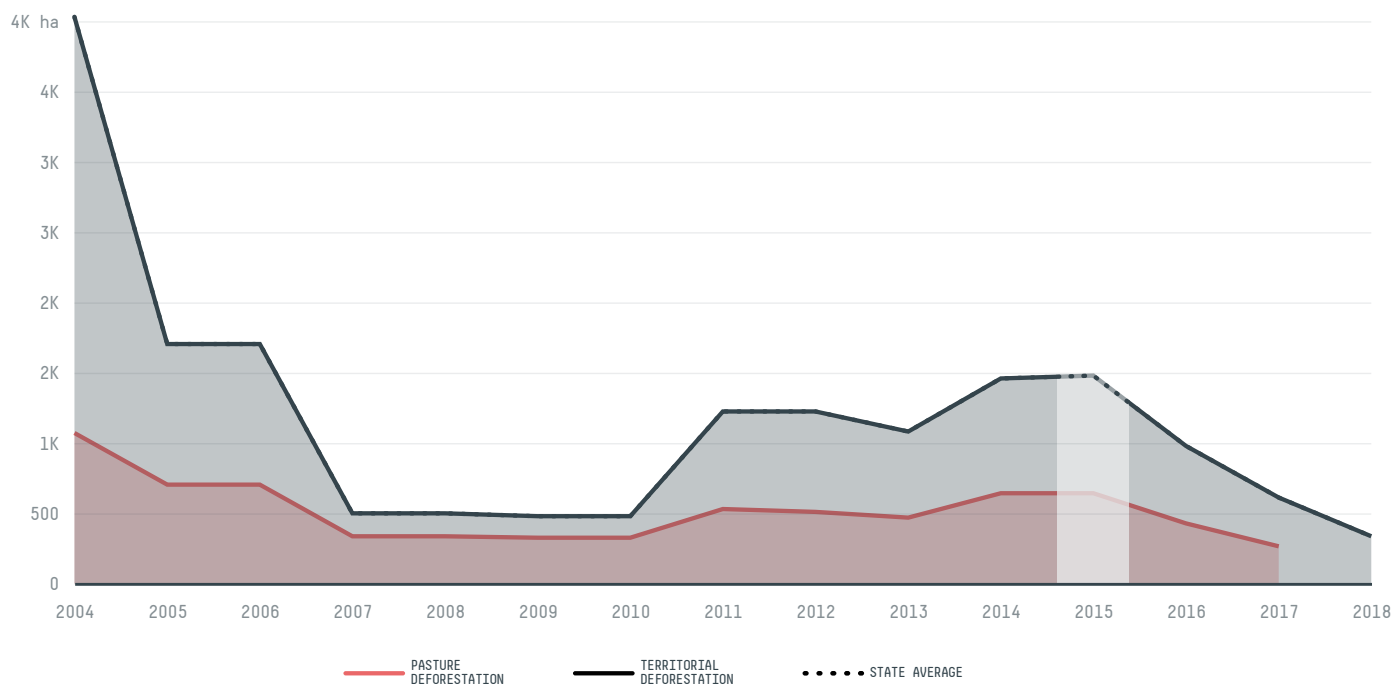

SOCIO-ECONOMIC INDICATORS		SCORE
GDP per capita		8,005 USD/capita
GDP from agriculture		56.9 %
Human Development Index		0.67 /1
Smallholder dominance		37 %
Reported cases of forced labour		-
Reported cases of land conflicts		-
Population		1,718
TERRITORIAL GOVERNANCE		SCORE
Legal Reserve deficit		781 ha
Legal Reserve deficit as a % of private land		1.7 %
Protected vegetation in private land		15,102.8 ha
Unprotected vegetation in private land		8,987.7 ha
Number of environmental embargoes		0
ACTOR COMMITMENTS		SCORE

DEFORESTATION TRAJECTORY OF TUPIRAMA