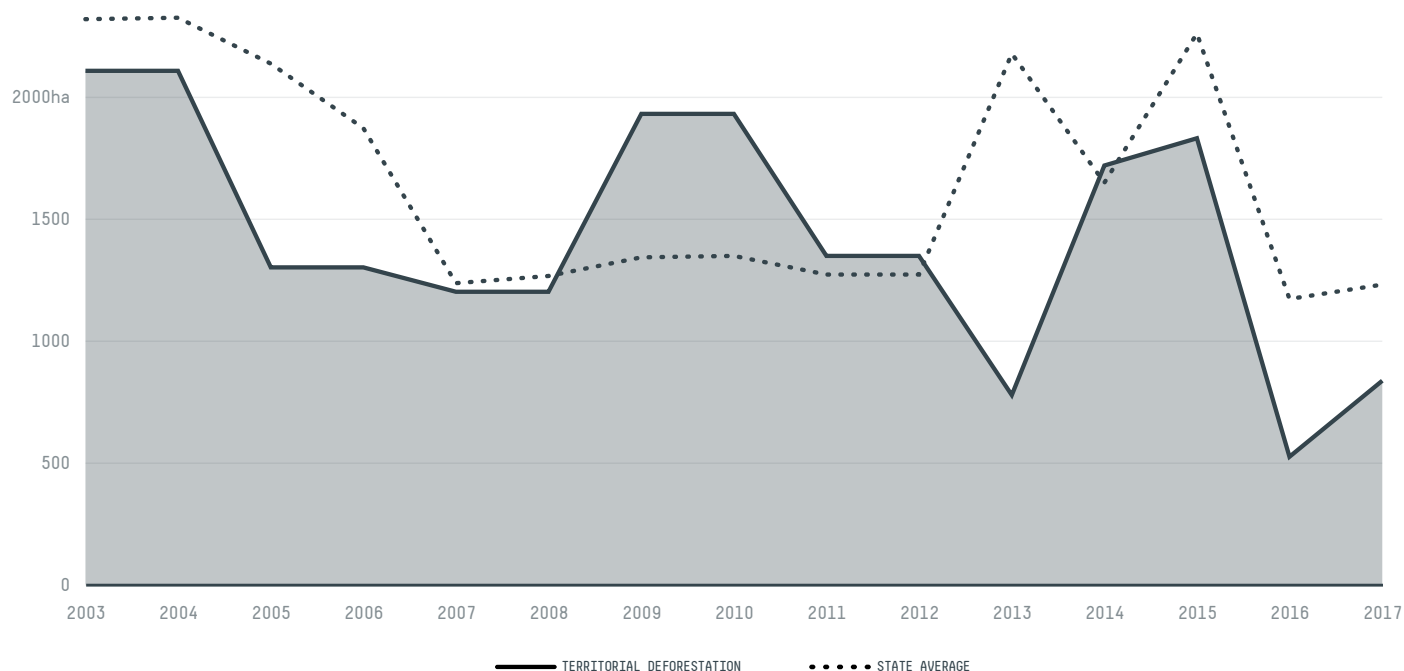

SOCIO-ECONOMIC INDICATORS	SCORE	STATE RANKING
GDP per capita	- USD/capita	-
GDP from agriculture	- %	-
Human Development Index	0.673 /1	22
Smallholder dominance	40 %	-
Reported cases of forced labour	-	-
Reported cases of land conflicts	-	-
Population	7,600	40
TERRITORIAL GOVERNANCE	SCORE	STATE RANKING
Legal Reserve deficit	379.7 ha	105
Legal Reserve deficit as a % of private land	0.3 %	-
Protected vegetation in private land	38,446.1 ha	-
Unprotected vegetation in private land	40,082.4 ha	34
Number of environmental embargoes	8	5
ACTOR COMMITMENTS	SCORE	STATE RANKING
Cattle products traded under zero deforestation commitment	0 %	78

DEFORESTATION TRAJECTORY OF PALMEIROPOLIS