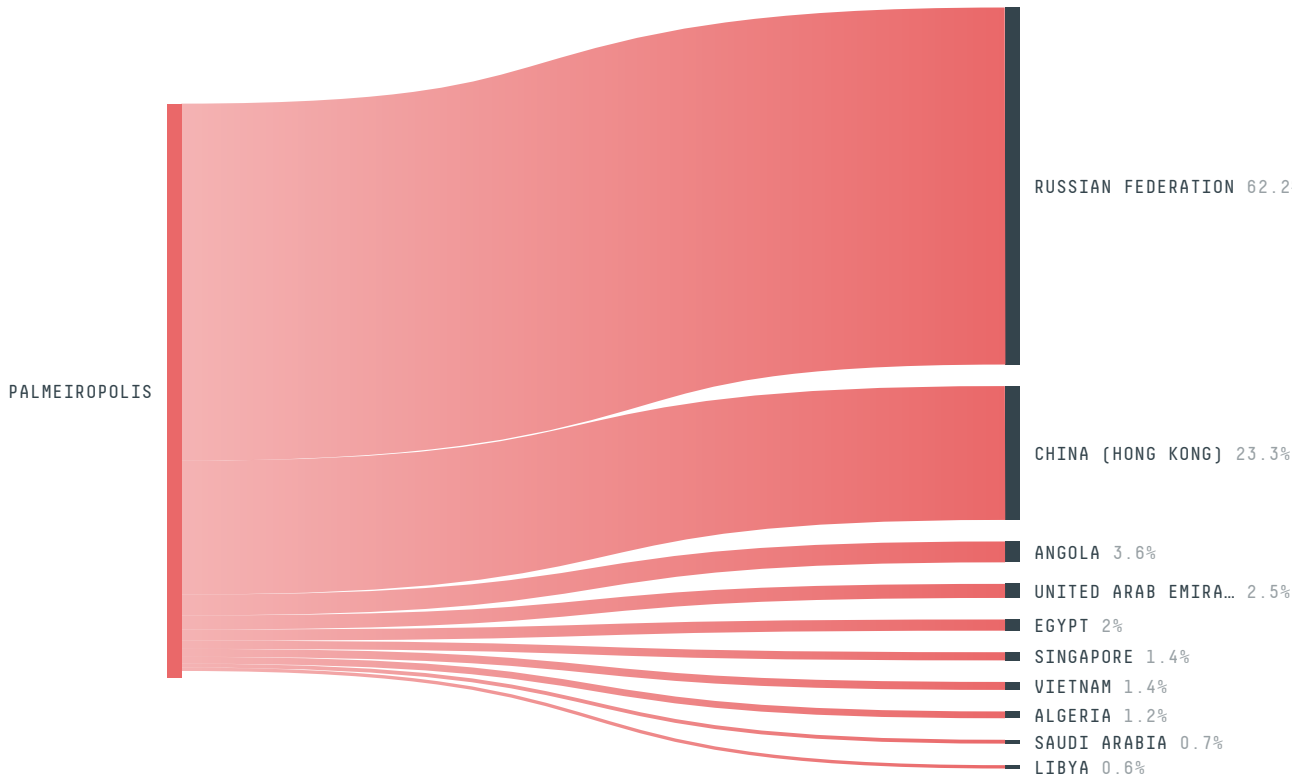

TOP IMPORTING COUNTRIES OF BEEF FROM PALMEIROPOLIS IN 2017