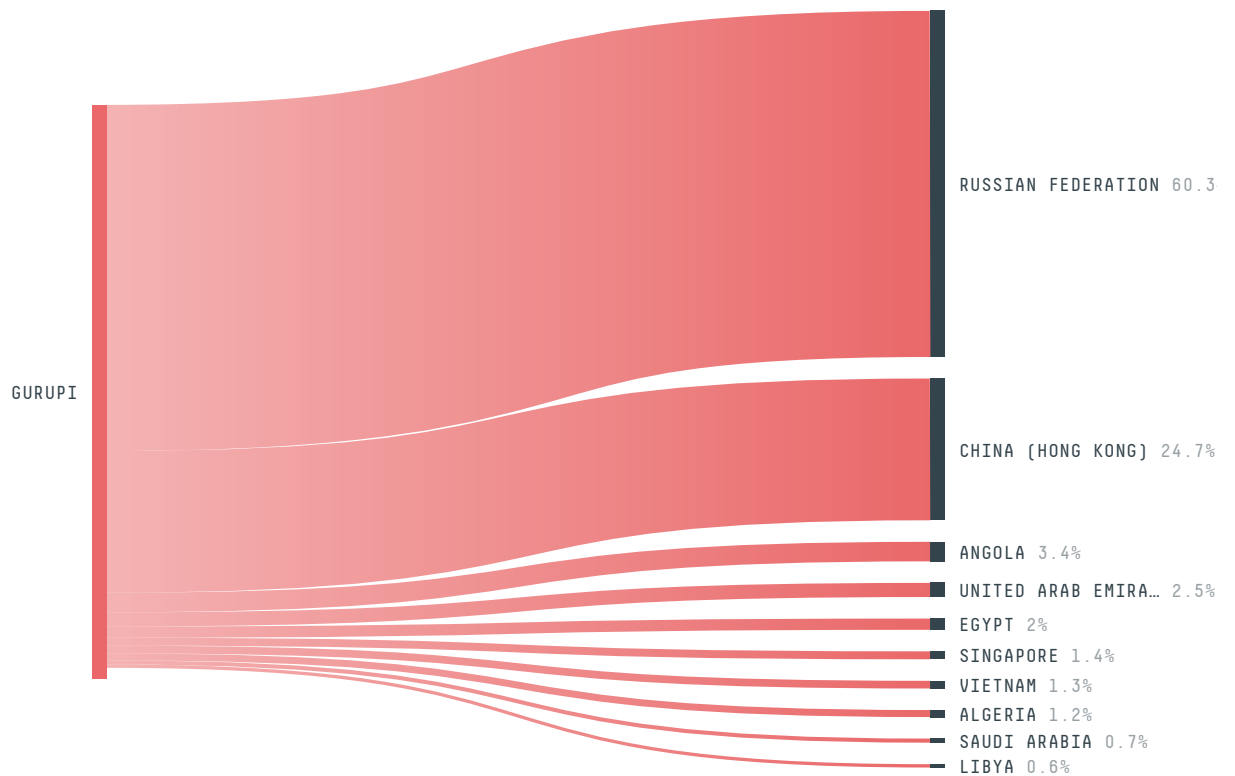

TOP IMPORTING COUNTRIES OF BEEF FROM GURUPI IN 2017