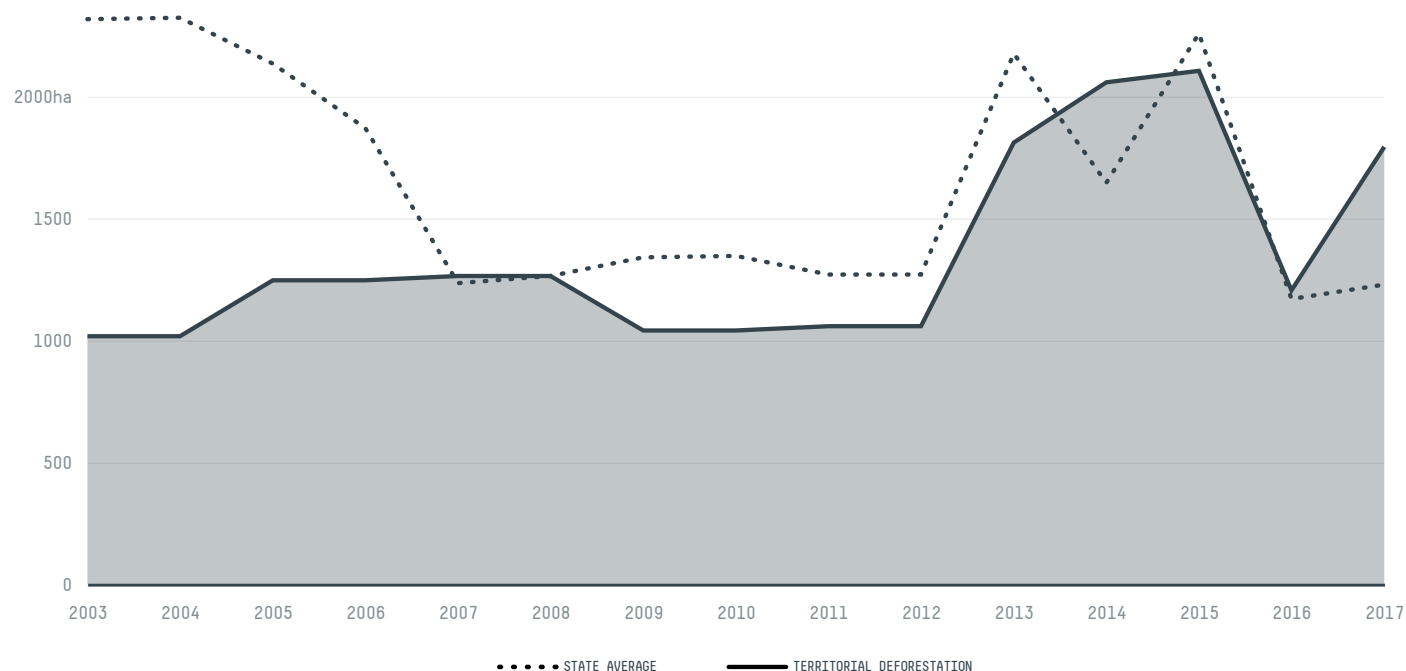

SOCIO-ECONOMIC INDICATORS	SCORE	STATE RANKING
GDP per capita	- USD/capita	-
GDP from agriculture	- %	-
Human Development Index	0.759 /1	3
Smallholder dominance	42 %	-
Reported cases of forced labour	-	-
Reported cases of land conflicts	-	-
Population	81,792	3
TERRITORIAL GOVERNANCE	SCORE	STATE RANKING
Legal Reserve deficit	5,431.1 ha	25
Legal Reserve deficit as a % of private land	4 %	-
Protected vegetation in private land	40,780.1 ha	-
Unprotected vegetation in private land	19,044.6 ha	59
Number of environmental embargoes	1	12
ACTOR COMMITMENTS	SCORE	STATE RANKING
Cattle products traded under zero deforestation commitment	2.1 %	69

DEFORESTATION TRAJECTORY OF GURUPI