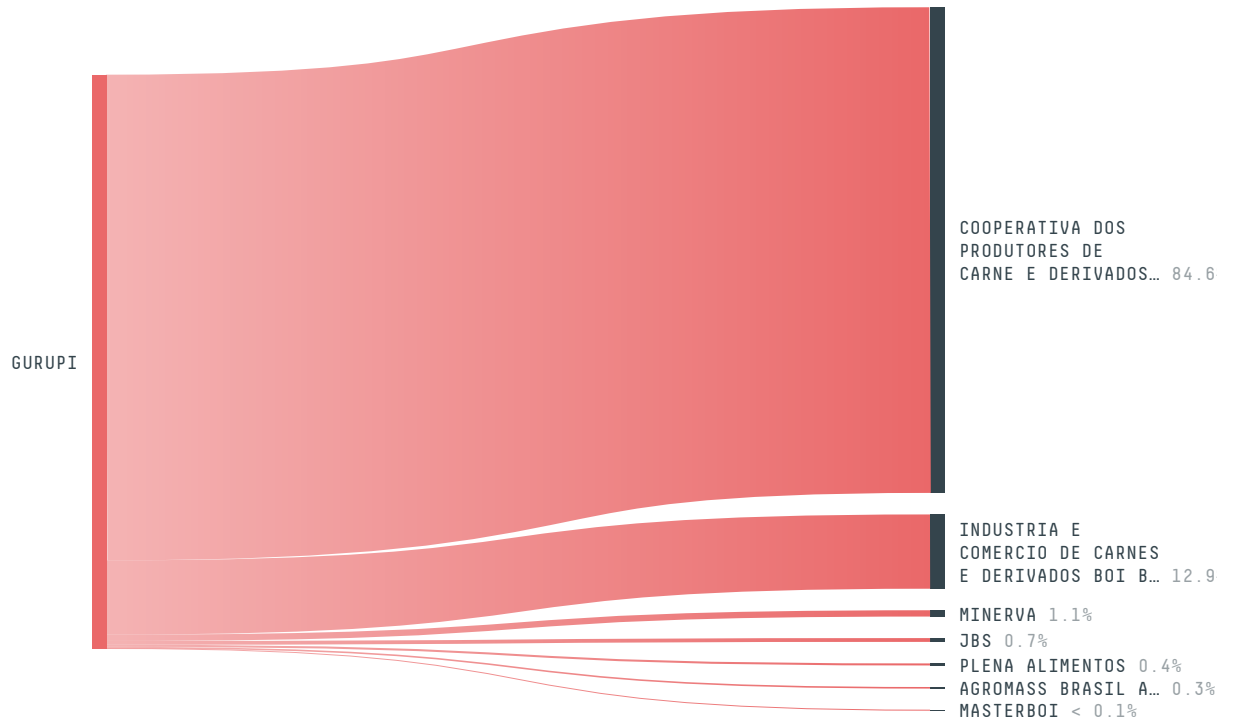

TOP TRADERS OF BEEF IN GURUPI IN 2017