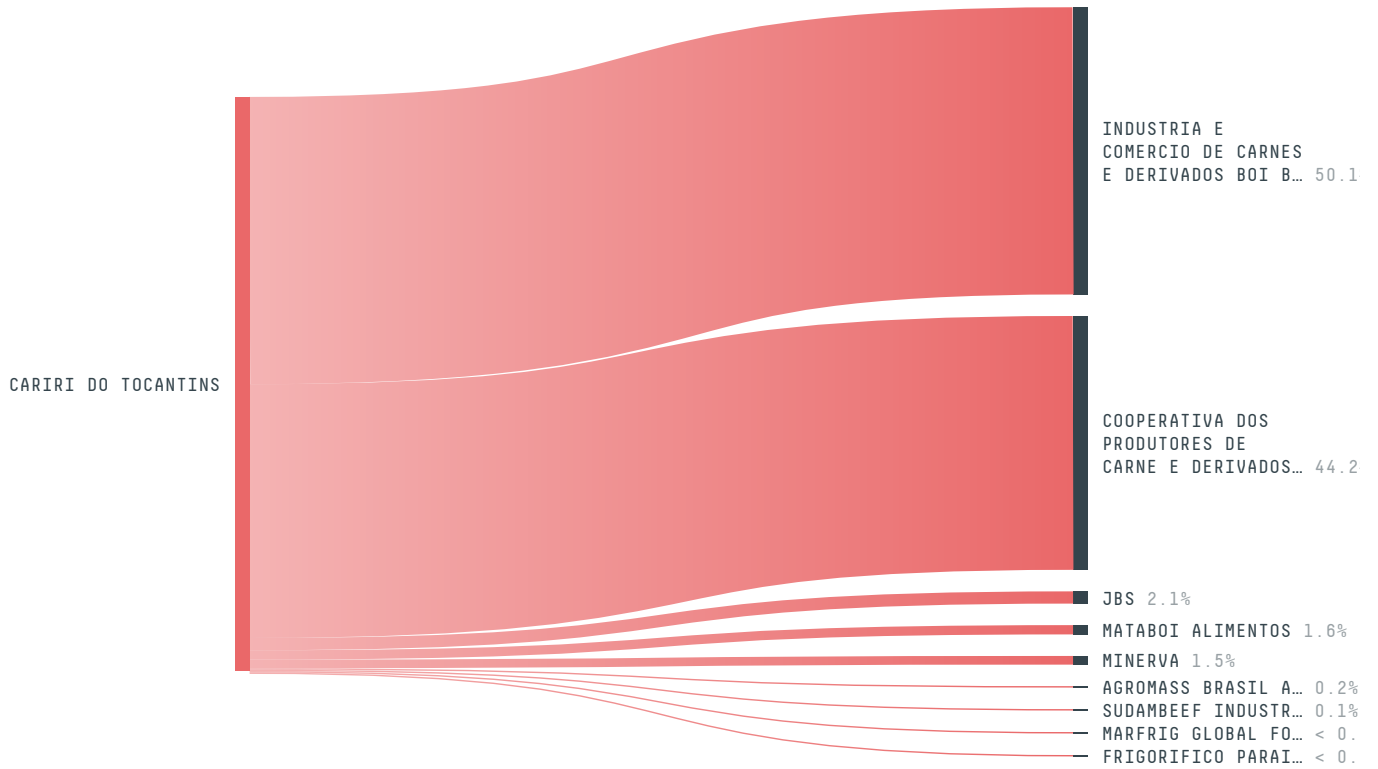

TOP TRADERS OF BEEF IN CARIRI DO TOCANTINS IN 2017