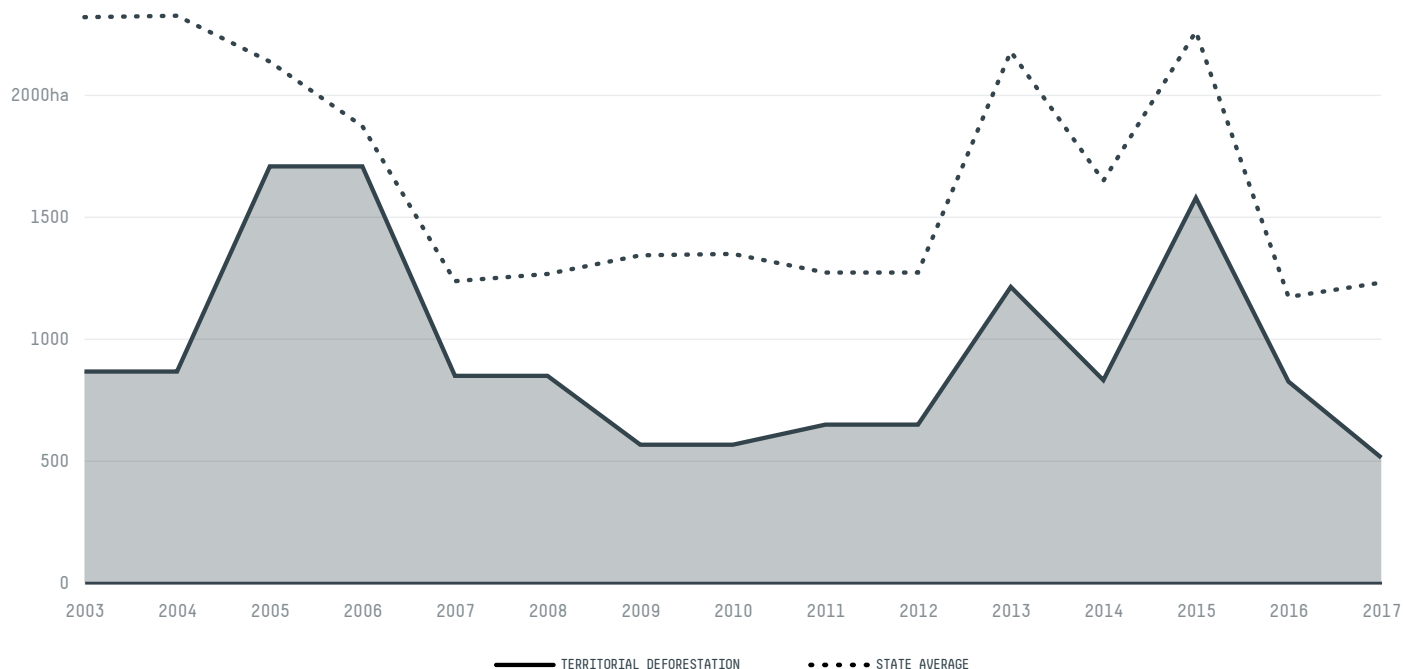

SOCIO-ECONOMIC INDICATORS	SCORE	STATE RANKING
GDP per capita	- USD/capita	-
GDP from agriculture	- %	-
Human Development Index	0.662 /1	29
Smallholder dominance	24 %	-
Reported cases of forced labour	-	-
Reported cases of land conflicts	-	-
Population	4,053	86

TERRITORIAL GOVERNANCE	SCORE	STATE RANKING
Legal Reserve deficit	5,229 ha	26
Legal Reserve deficit as a % of private land	5.5 %	-
Protected vegetation in private land	27,002.8 ha	-
Unprotected vegetation in private land	7,889 ha	78
Number of environmental embargoes	0	13

ACTOR COMMITMENTS	SCORE	STATE RANKING
Cattle products traded under zero deforestation commitment	0 %	78

DEFORESTATION TRAJECTORY OF CARIRI DO TOCANTINS