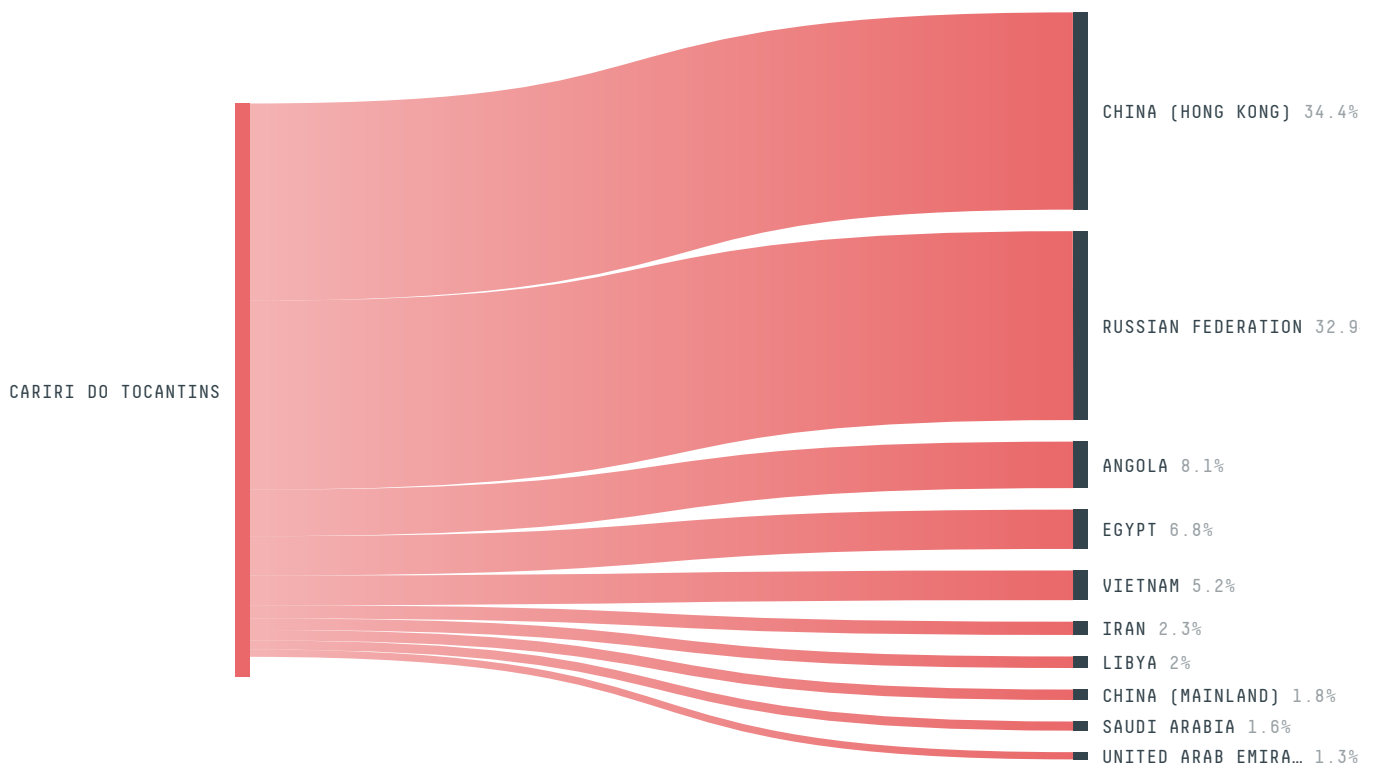

TOP IMPORTING COUNTRIES OF BEEF FROM CARIRI DO TOCANTINS IN 2017