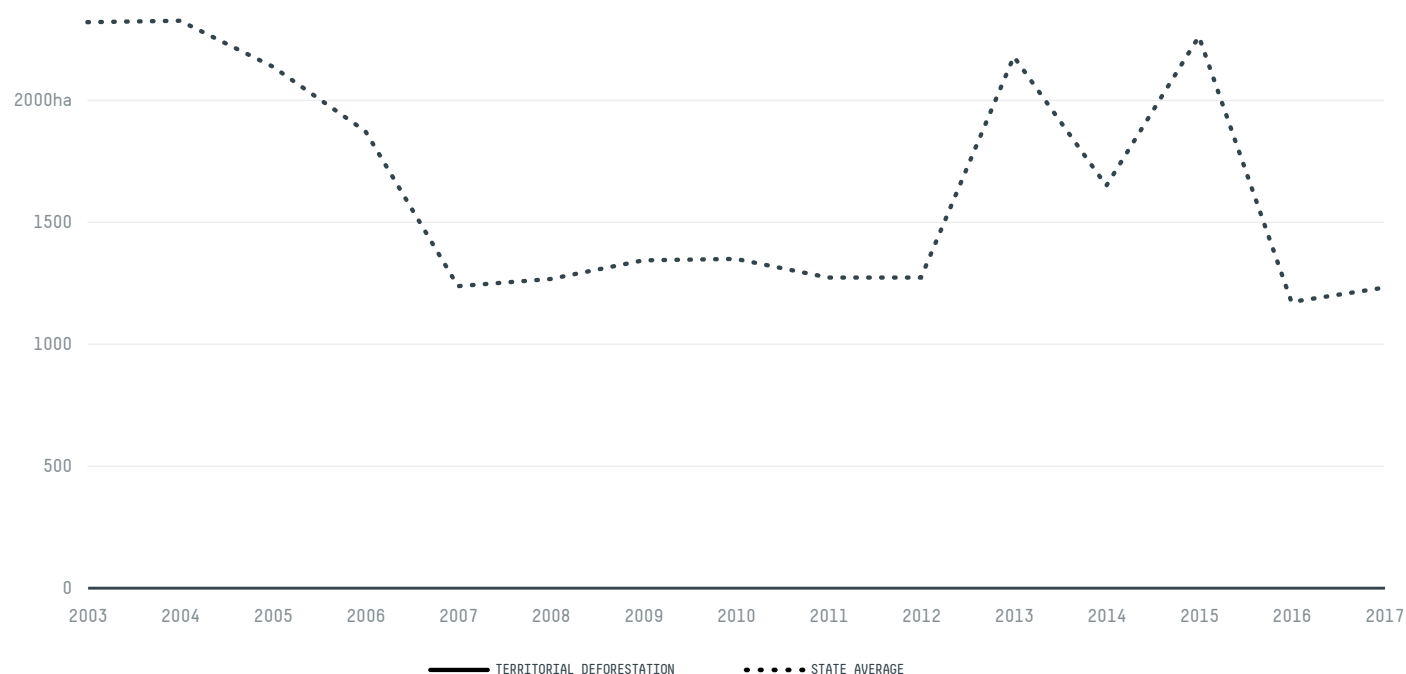

SOCIO-ECONOMIC INDICATORS	SCORE	STATE RANKING
GDP per capita	- USD/capita	-
GDP from agriculture	- %	-
Human Development Index	0.573 /1	82
Smallholder dominance	64 %	-
Reported cases of forced labour	-	-
Reported cases of land conflicts	-	-
Population	4,553	77
TERRITORIAL GOVERNANCE	SCORE	STATE RANKING
Legal Reserve deficit	480.9 ha	99
Legal Reserve deficit as a % of private land	2.6 %	-
Protected vegetation in private land	11,516.5 ha	-
Unprotected vegetation in private land	179.8 ha	127
Number of environmental embargoes	1	12
ACTOR COMMITMENTS	SCORE	STATE RANKING
Cattle products traded under zero deforestation commitment	0 %	78

DEFORESTATION TRAJECTORY OF SAO SEBASTIAO DO TOCANTINS