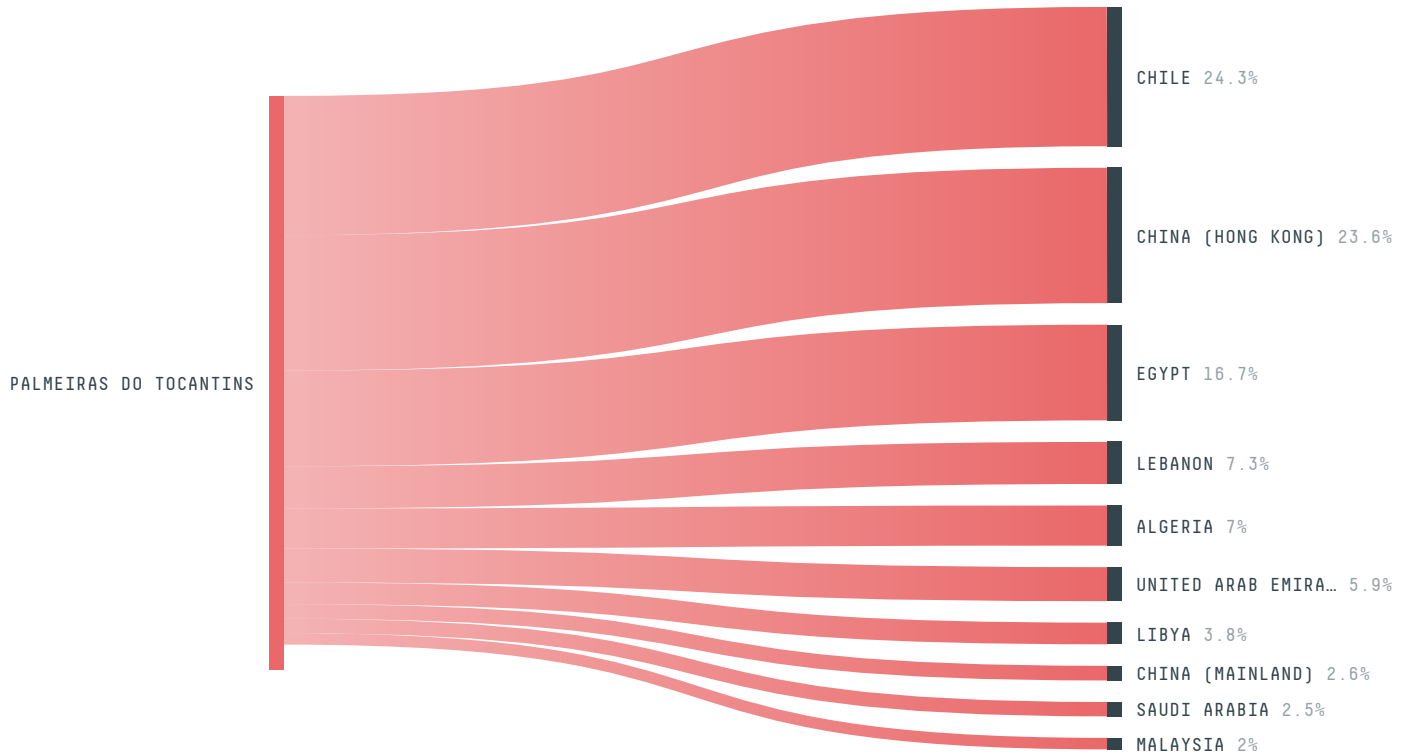

TOP IMPORTING COUNTRIES OF BEEF FROM PALMEIRAS DO TOCANTINS IN 2017