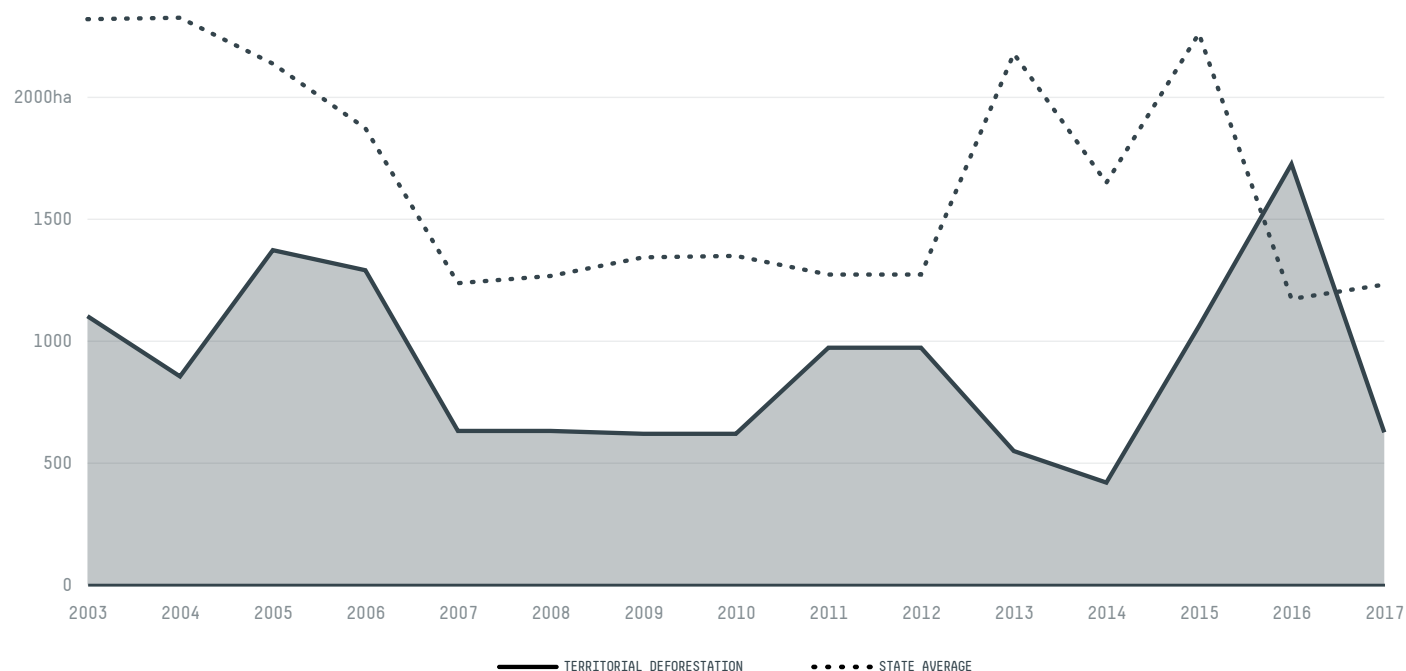

SOCIO-ECONOMIC INDICATORS	SCORE	STATE RANKING
GDP per capita	- USD/capita	-
GDP from agriculture	- %	-
Human Development Index	0.628 /1	50
Smallholder dominance	60 %	-
Reported cases of forced labour	-	-
Reported cases of land conflicts	-	-
Population	6,180	53
TERRITORIAL GOVERNANCE	SCORE	STATE RANKING
Legal Reserve deficit	567 ha	98
Legal Reserve deficit as a % of private land	1 %	-
Protected vegetation in private land	23,838.6 ha	-
Unprotected vegetation in private land	4,448 ha	96
Number of environmental embargoes	0	13
ACTOR COMMITMENTS	SCORE	STATE RANKING
Cattle products traded under zero deforestation commitment	89.3 %	22

DEFORESTATION TRAJECTORY OF PALMEIRAS DO TOCANTINS