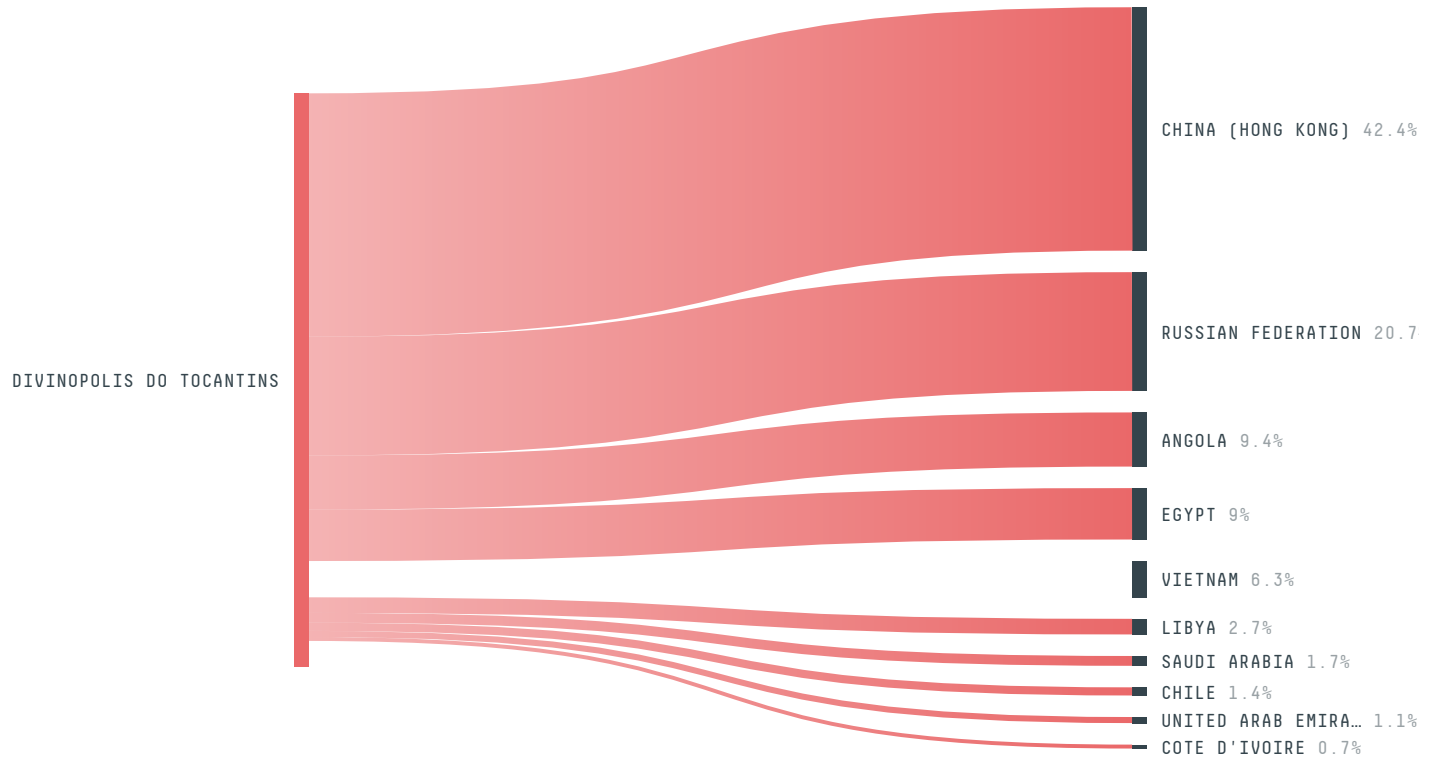

TOP TRADERS OF BEEF IN DIVINOPOLIS DO TOCANTINS IN 2017