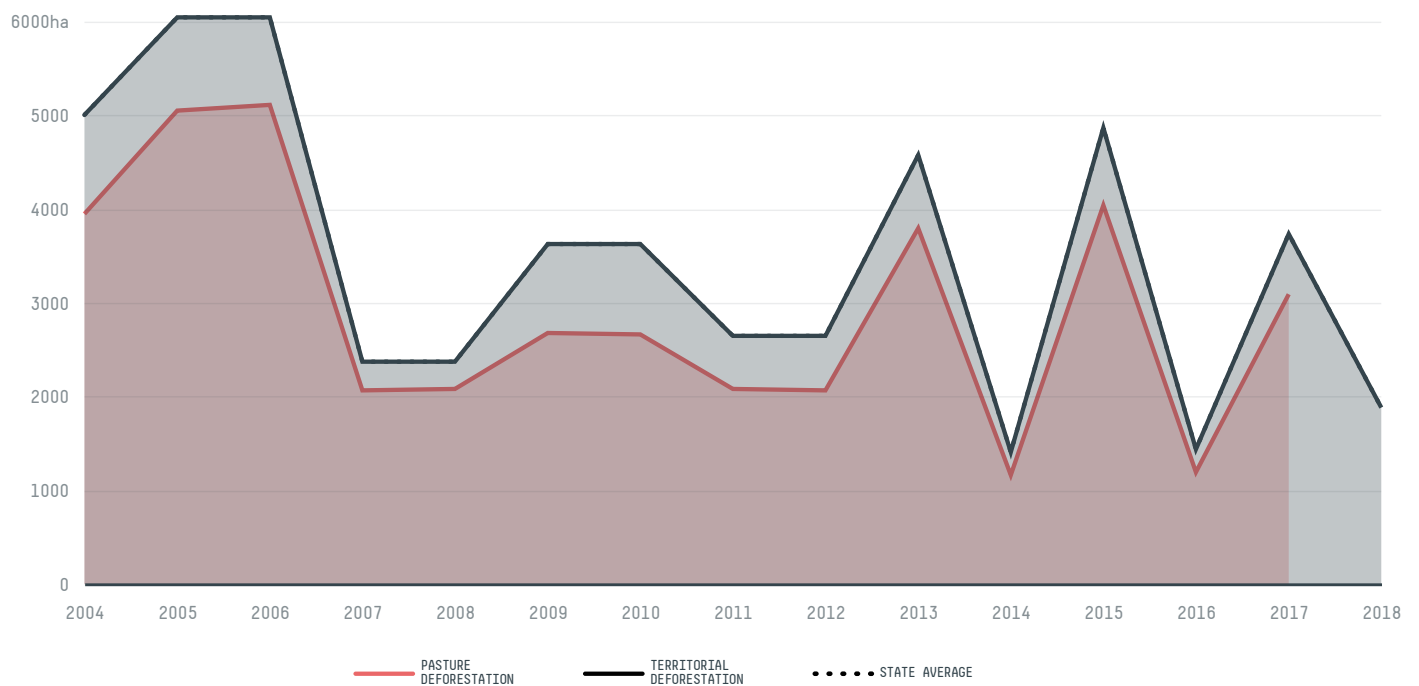

SOCIO-ECONOMIC INDICATORS	SCORE
GDP per capita	- USD/capita
GDP from agriculture	- %
Human Development Index	0.683 /1
Smallholder dominance	34 %
Reported cases of forced labour	-
Reported cases of land conflicts	-
Population	6,681
TERRITORIAL GOVERNANCE	SCORE
Legal Reserve deficit	1,081.4 ha
Legal Reserve deficit as a % of private land	0.6 %
Protected vegetation in private land	61,521 ha
Unprotected vegetation in private land	32,135.8 ha
Number of environmental embargoes	7
ACTOR COMMITMENTS	SCORE

DEFORESTATION TRAJECTORY OF DIVINOPOLIS DO TOCANTINS