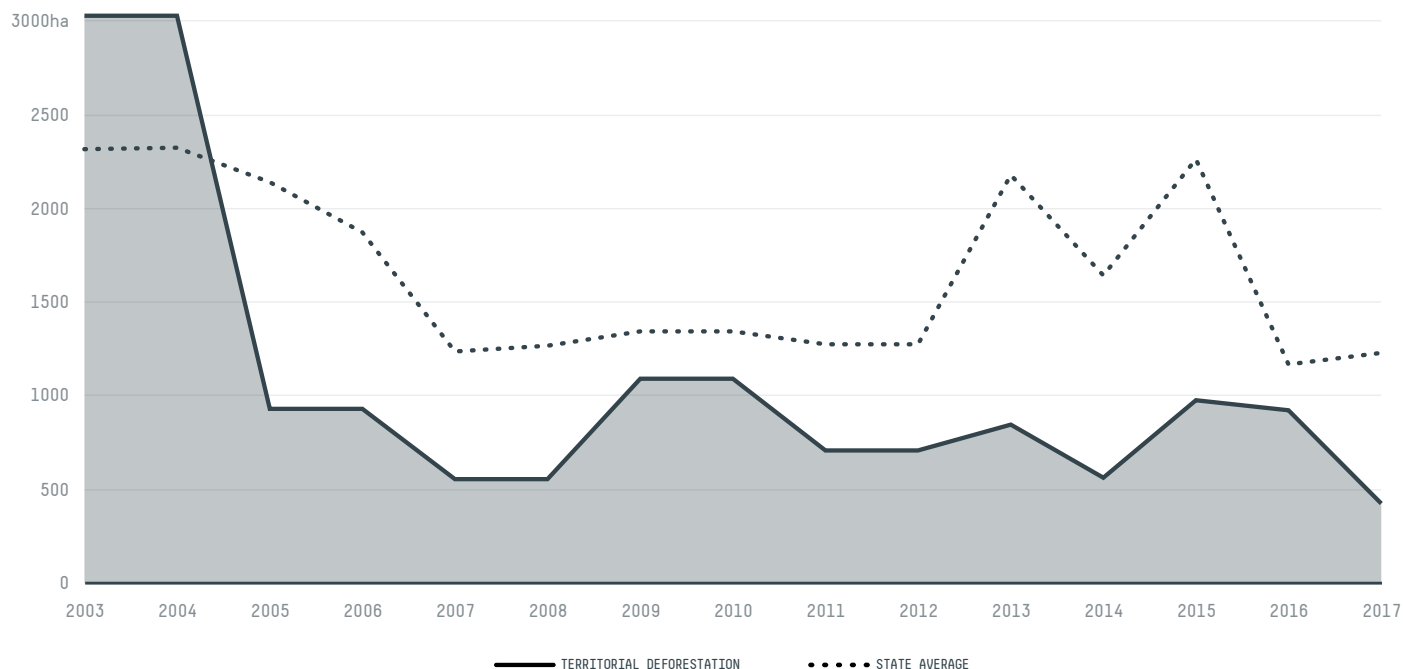

SOCIO-ECONOMIC INDICATORS	SCORE	STATE RANKING
GDP per capita	- USD/capita	-
GDP from agriculture	- %	-
Human Development Index	0.642 /1	42
Smallholder dominance	47 %	-
Reported cases of forced labour	-	-
Reported cases of land conflicts	-	-
Population	5,557	59
TERRITORIAL GOVERNANCE	SCORE	STATE RANKING
Legal Reserve deficit	810.5 ha	88
Legal Reserve deficit as a % of private land	1.8 %	-
Protected vegetation in private land	15,354.7 ha	-
Unprotected vegetation in private land	3,368.8 ha	98
Number of environmental embargoes	0	13
ACTOR COMMITMENTS	SCORE	STATE RANKING
Cattle products traded under zero deforestation commitment	11.5 %	56

DEFORESTATION TRAJECTORY OF BARROLANDIA