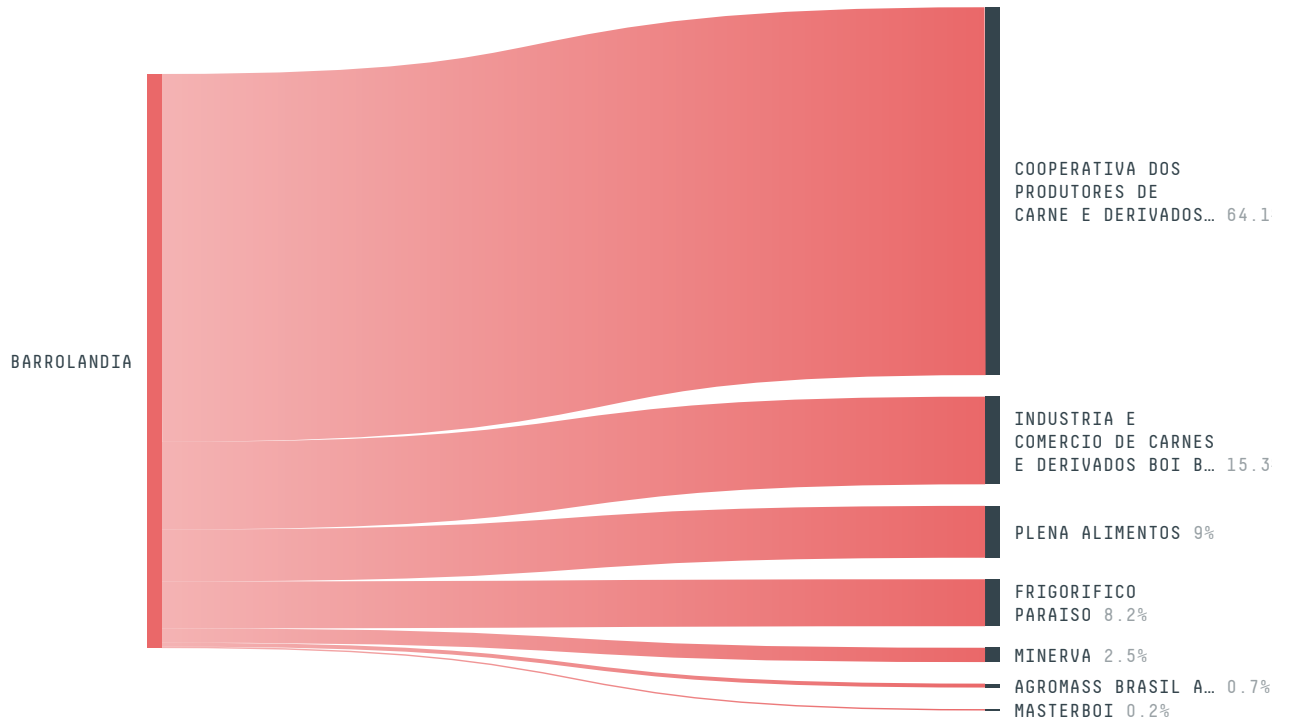

TOP TRADERS OF BEEF IN BARROLANDIA IN 2017