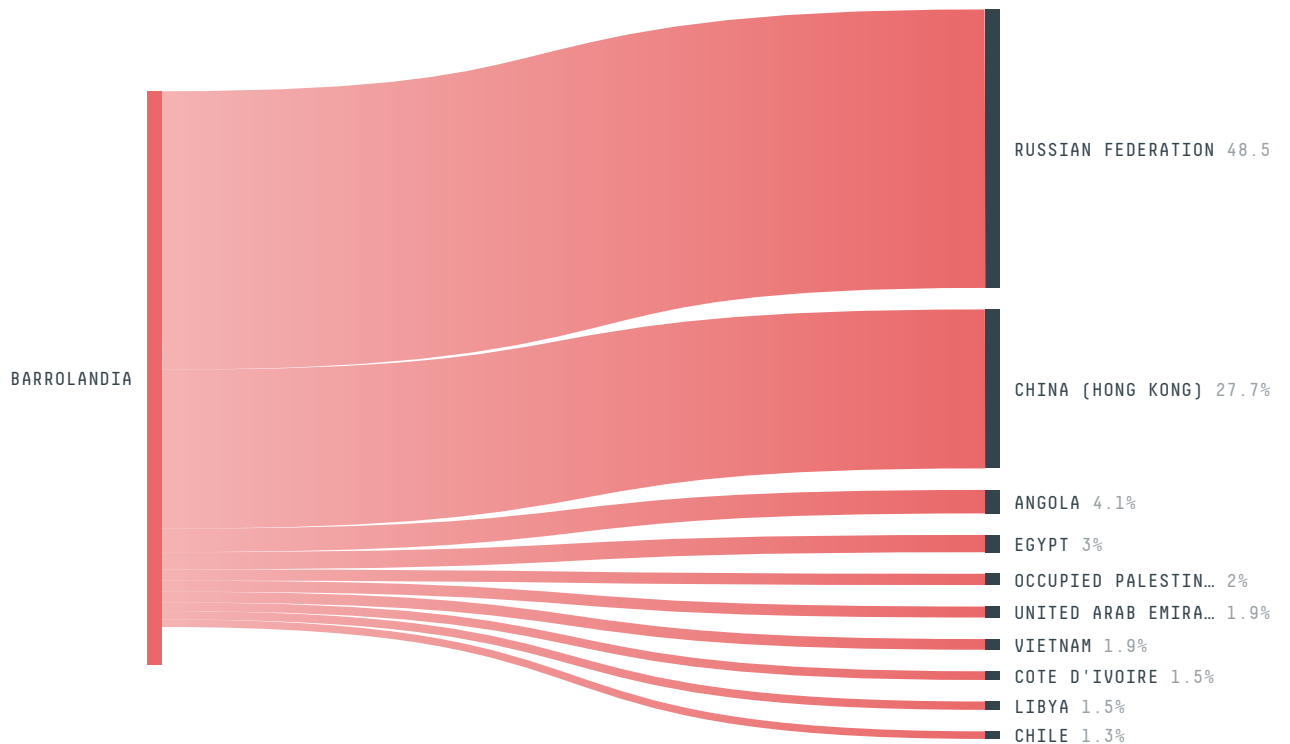

TOP IMPORTING COUNTRIES OF BEEF FROM BARROLANDIA IN 2017