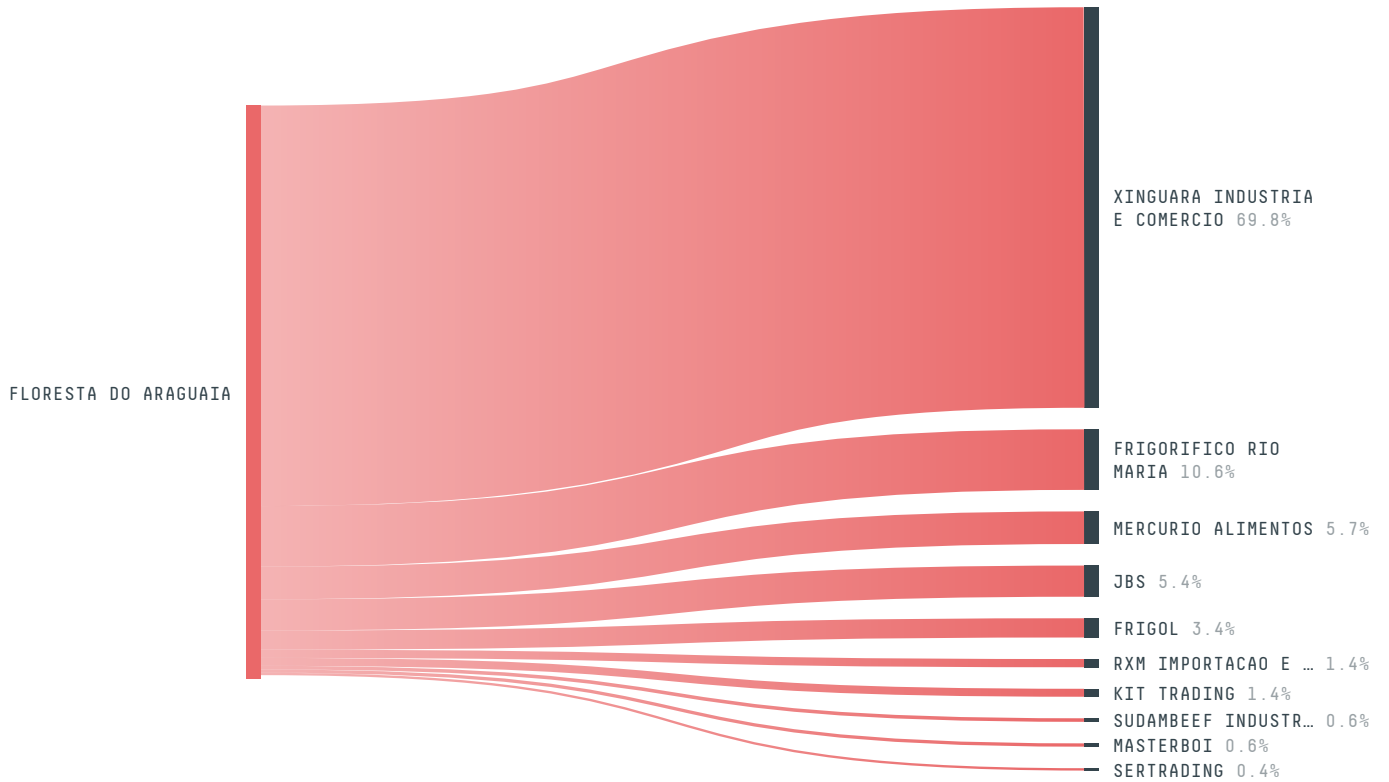

TOP TRADERS OF BEEF IN FLORESTA DO ARAGUAIA IN 2017