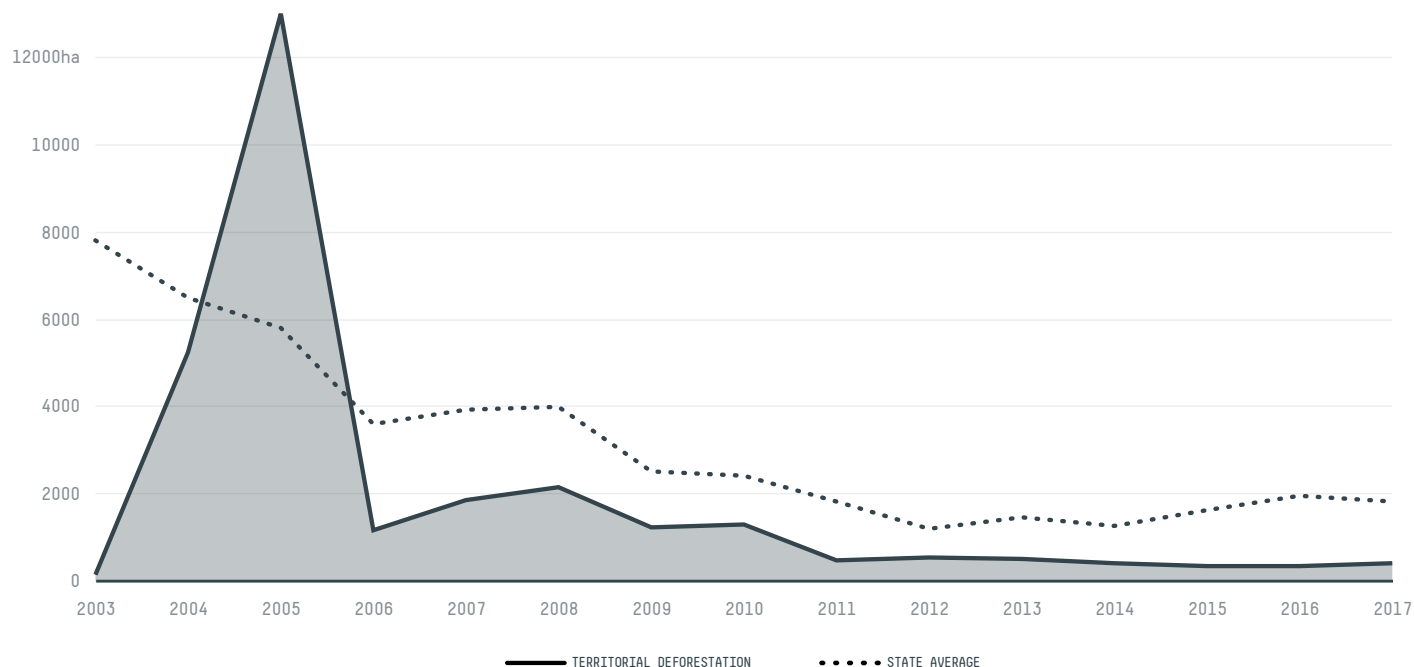

SOCIO-ECONOMIC INDICATORS	SCORE	STATE RANKING
GDP per capita	- USD/capita	-
GDP from agriculture	- %	-
Human Development Index	0.583 /1	51
Smallholder dominance	52 %	-
Reported cases of forced labour	-	-
Reported cases of land conflicts	-	-
Population	18,741	104
TERRITORIAL GOVERNANCE	SCORE	STATE RANKING
Legal Reserve deficit	10,582.5 ha	27
Legal Reserve deficit as a % of private land	4.4 %	-
Protected vegetation in private land	79,254.2 ha	-
Unprotected vegetation in private land	34,792.8 ha	31
Number of environmental embargoes	0	24
ACTOR COMMITMENTS	SCORE	STATE RANKING
Cattle products traded under zero deforestation commitment	95.2 %	14

DEFORESTATION TRAJECTORY OF FLORESTA DO ARAGUAIA