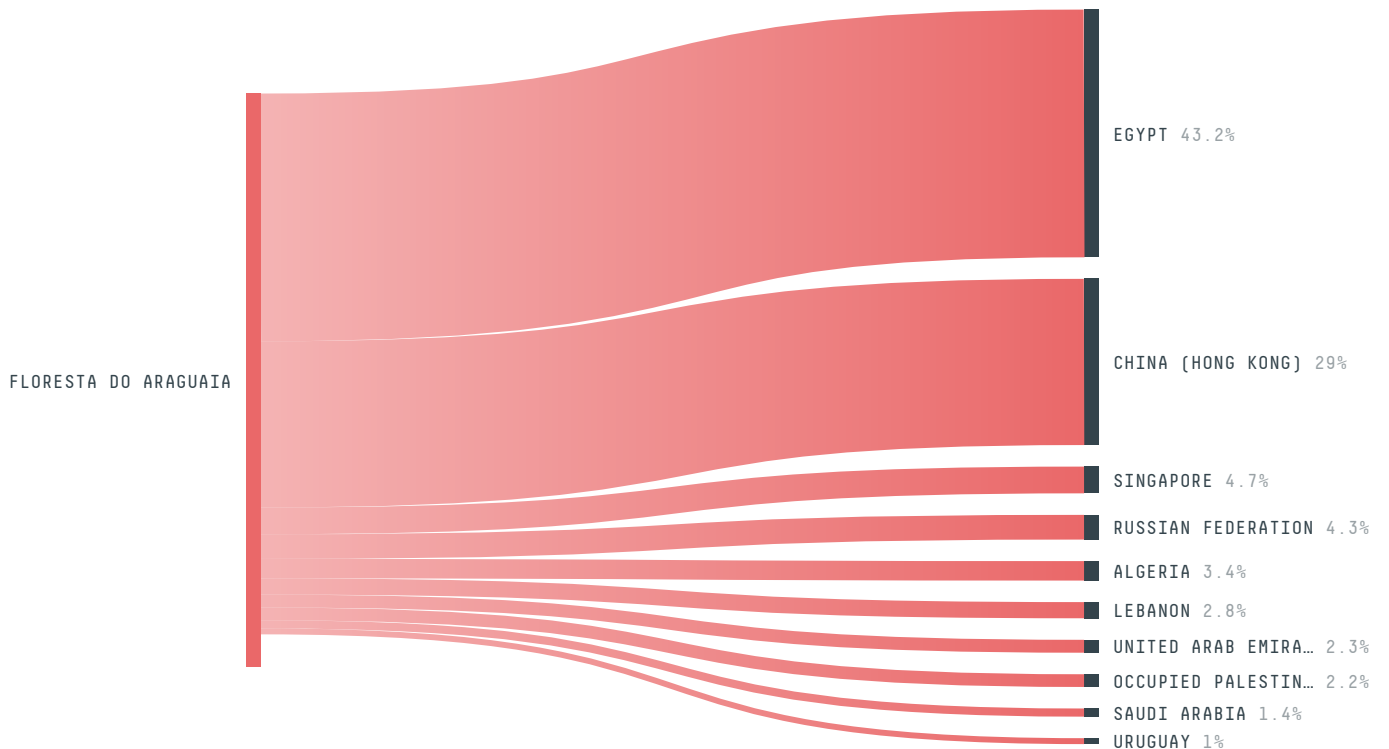

TOP IMPORTING COUNTRIES OF BEEF FROM FLORESTA DO ARAGUAIA IN 2017