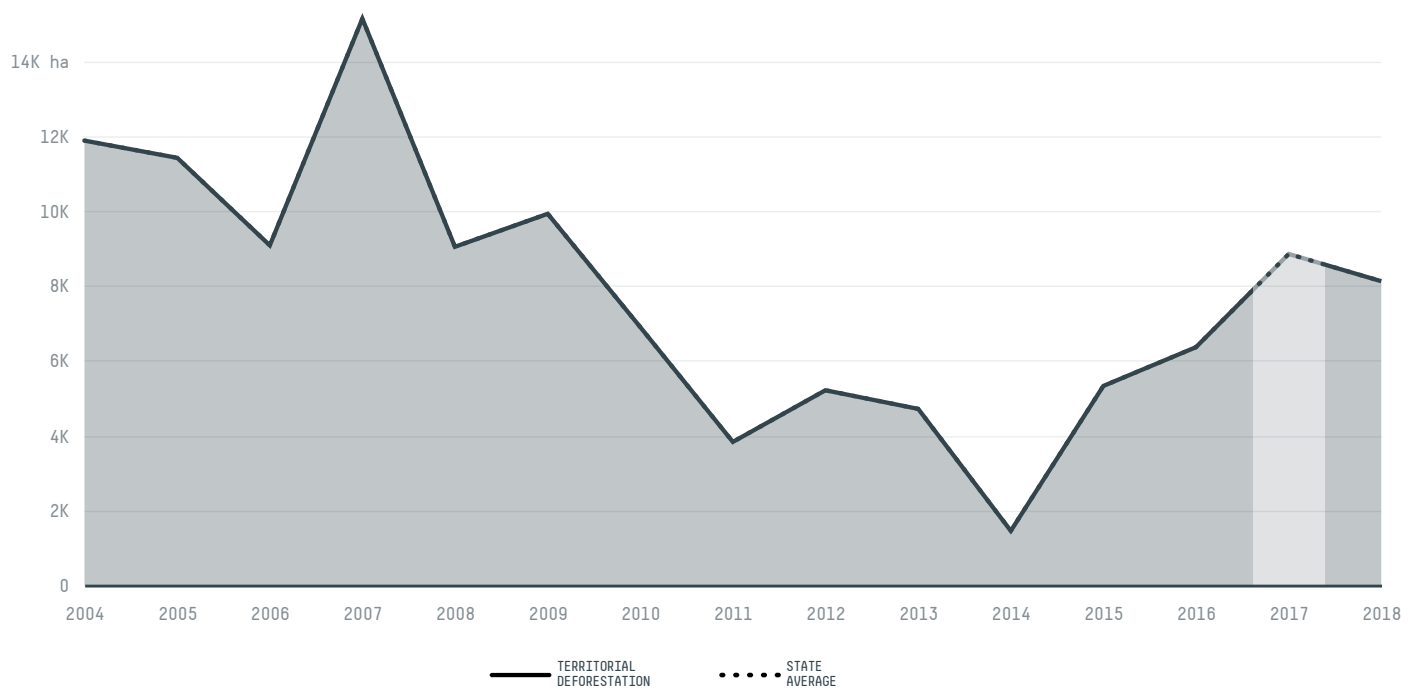

SOCIO-ECONOMIC INDICATORS	SCORE
Human Development Index	0.589 /1
GDP per capita	- USD/capita
GDP from agriculture	- %
Smallholder dominance	85 %
Reported cases of forced labour	-
Population	44,731
Reported cases of land conflicts	1
TERRITORIAL GOVERNANCE	SCORE
Legal Reserve deficit	1,406.6 ha
Legal Reserve deficit as a % of private land	0.2 %
Protected vegetation in private land	588,616.4 ha
Unprotected vegetation in private land	64,405.4 ha

DEFORESTATION TRAJECTORY OF URUARA