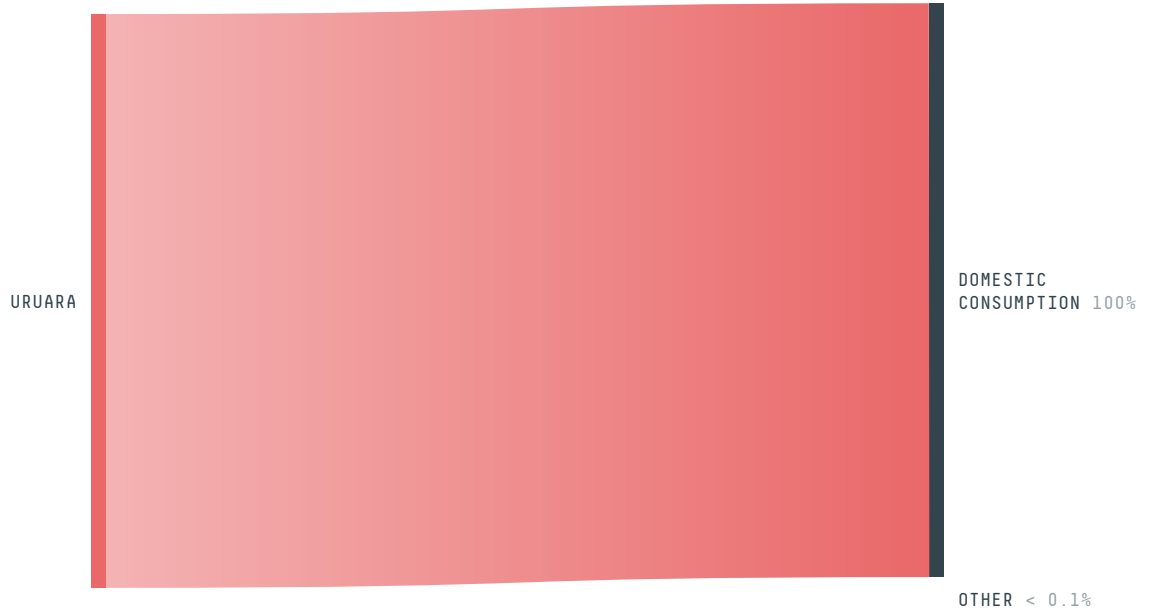

TOP TRADERS OF CORN IN URUARA IN 2017