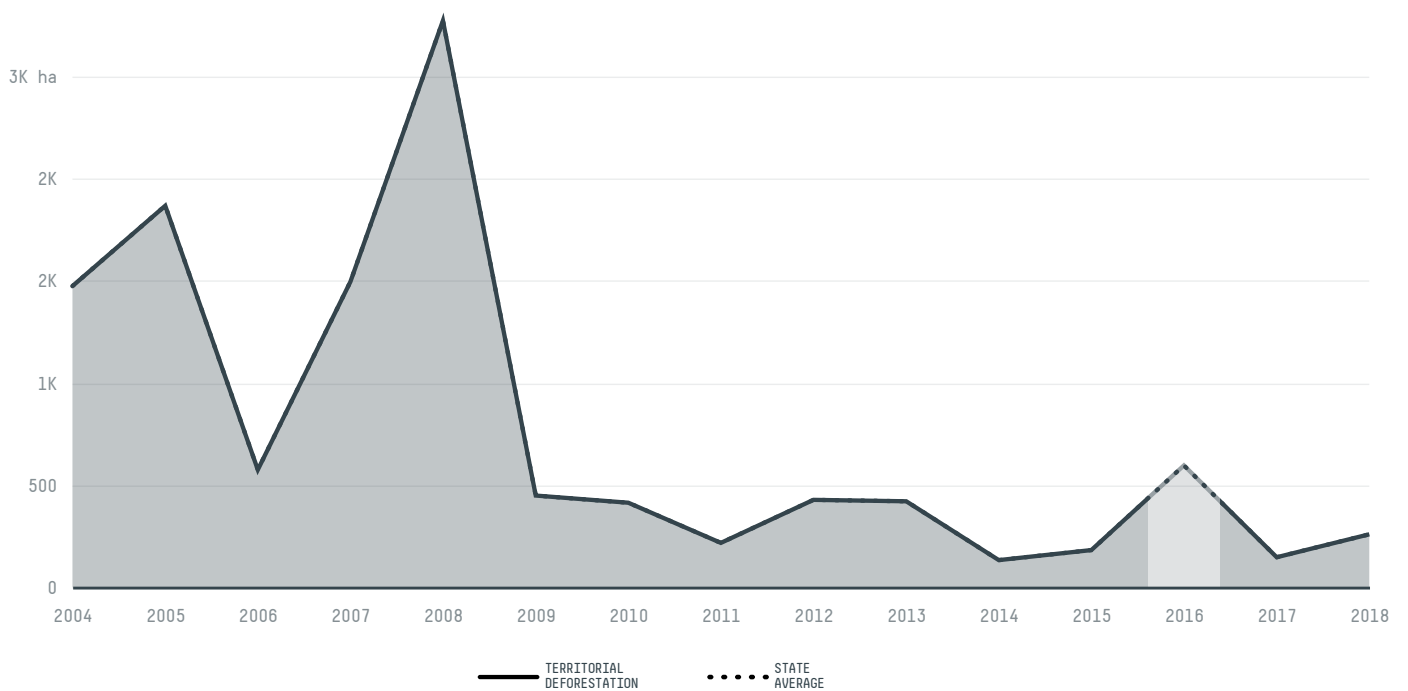

SOCIO-ECONOMIC INDICATORS	SCORE
Human Development Index	0.715 /1
GDP per capita	18,446 USD/capita
GDP from agriculture	1.2 %
Smallholder dominance	58 %
Reported cases of forced labour	-
Population	176,582
Reported cases of land conflicts	-
TERRITORIAL GOVERNANCE	SCORE
Legal Reserve deficit	4,712.6 ha
Legal Reserve deficit as a % of private land	5.6 %
Protected vegetation in private land	32,766.6 ha
Unprotected vegetation in private land	359.5 ha

DEFORESTATION TRAJECTORY OF PARAUPEBAS