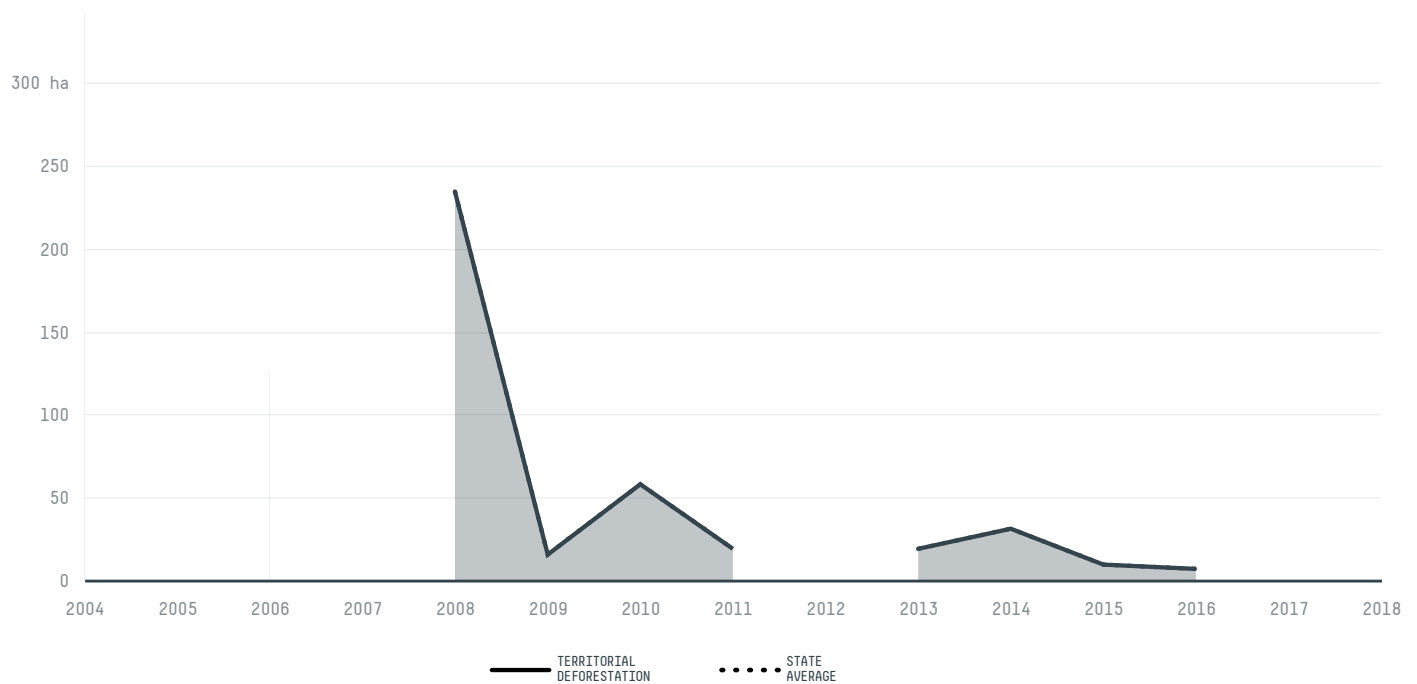

SOCIO-ECONOMIC INDICATORS	SCORE
Human Development Index	0.752 /1
GDP per capita	- USD/capita
GDP from agriculture	- %
Smallholder dominance	23 %
Reported cases of forced labour	-
Population	308,996
Reported cases of land conflicts	-
TERRITORIAL GOVERNANCE	SCORE
Legal Reserve deficit	0 ha
Legal Reserve deficit as a % of private land	0 %
Protected vegetation in private land	91,450.5 ha
Unprotected vegetation in private land	146,511.3 ha

DEFORESTATION TRAJECTORY OF BOA VISTA