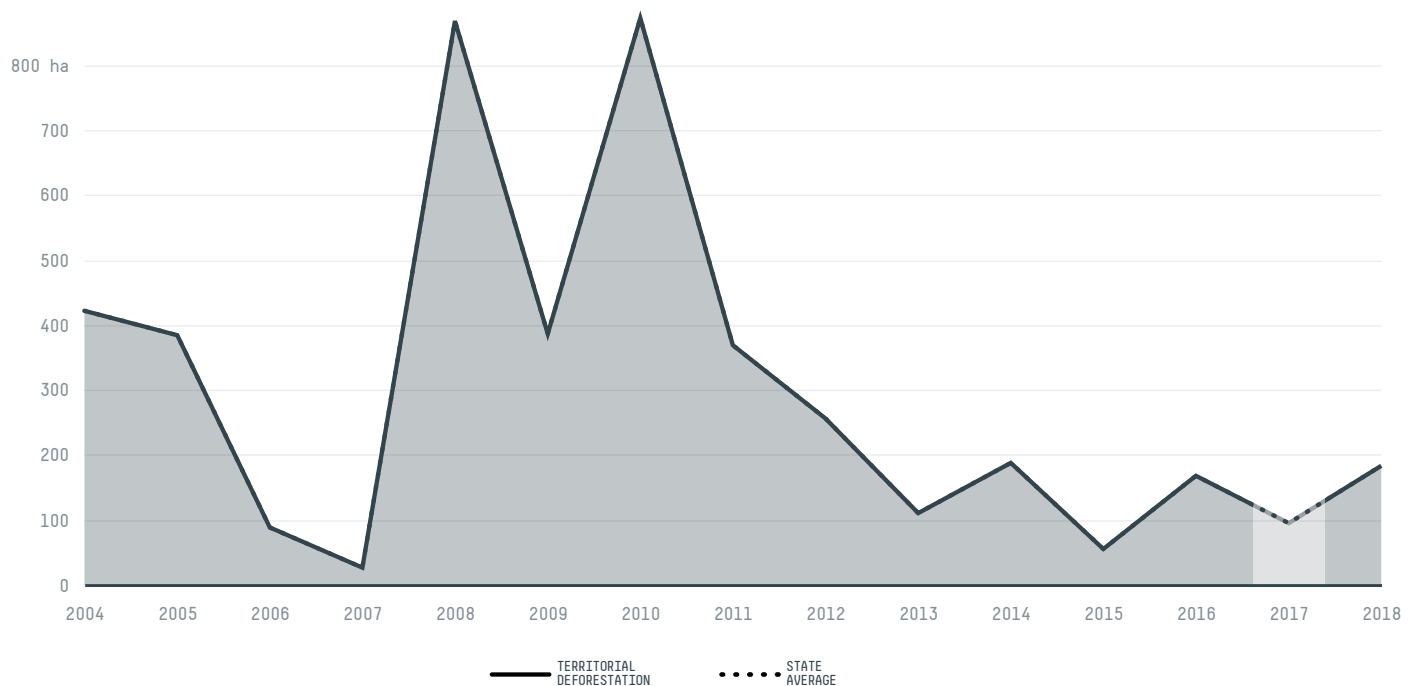

ENVIRONMENTAL INDICATORS	SCORE
Territorial deforestation	96 ha
Land-based CO2 emissions	62,140.8 t CO2
Water scarcity	2 / 7
SOCIO-ECONOMIC INDICATORS	SCORE
Human Development Index	0.609 /1
GDP per capita	- USD/capita
GDP from agriculture	- %
Smallholder dominance	64 %
Reported cases of forced labour	-
Population	41,575
Reported cases of land conflicts	-
TERRITORIAL GOVERNANCE	SCORE
Legal Reserve deficit	0 ha
Legal Reserve deficit as a % of private land	0 %
Protected vegetation in private land	887 ha
Unprotected vegetation in private land	134.8 ha

DEFORESTATION TRAJECTORY OF SAO GABRIEL DA CACHOEIRA