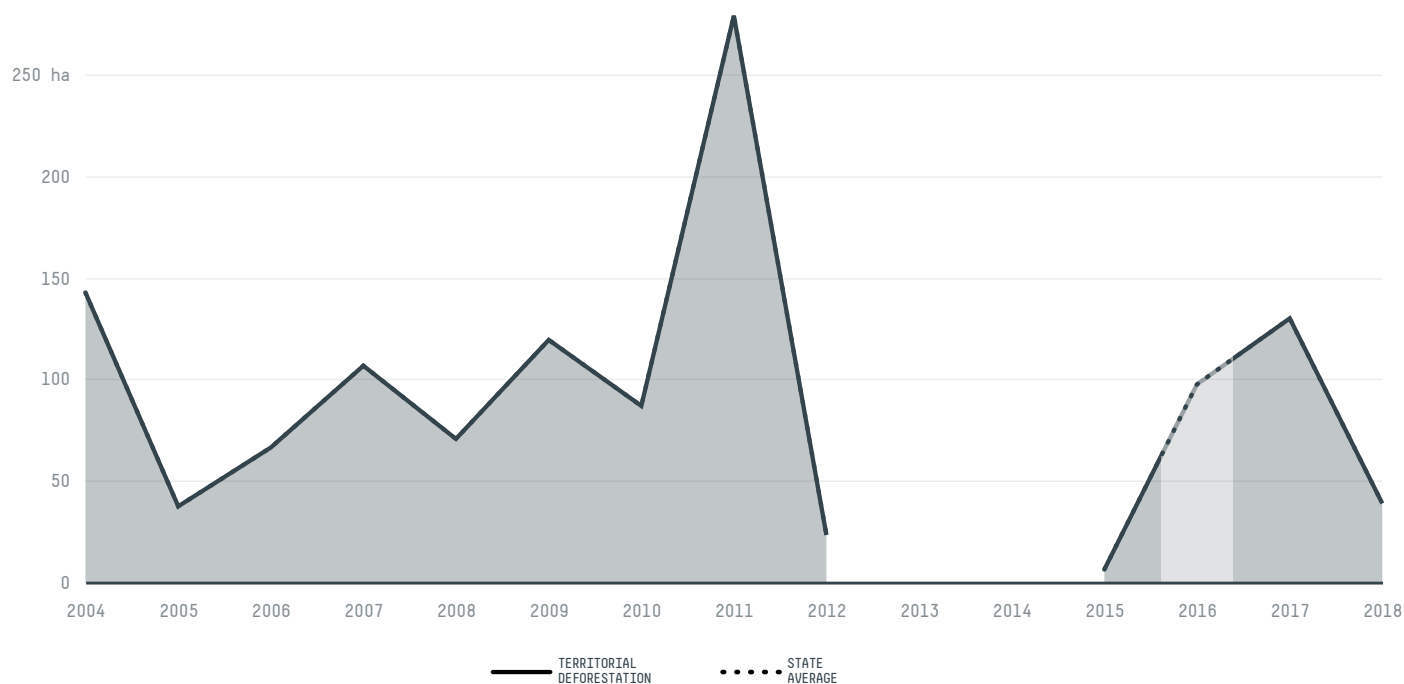

SOCIO-ECONOMIC INDICATORS	SCORE
Human Development Index	0.49 /1
GDP per capita	1,973 USD/capita
GDP from agriculture	18.8 %
Smallholder dominance	79 %
Reported cases of forced labour	-
Population	24,327
Reported cases of land conflicts	-

TERRITORIAL GOVERNANCE	SCORE
Legal Reserve deficit	0 ha
Legal Reserve deficit as a % of private land	0 %
Protected vegetation in private land	84,701.1 ha
Unprotected vegetation in private land	12,937.2 ha

DEFORESTATION TRAJECTORY OF SANTO ANTONIO DO ICA