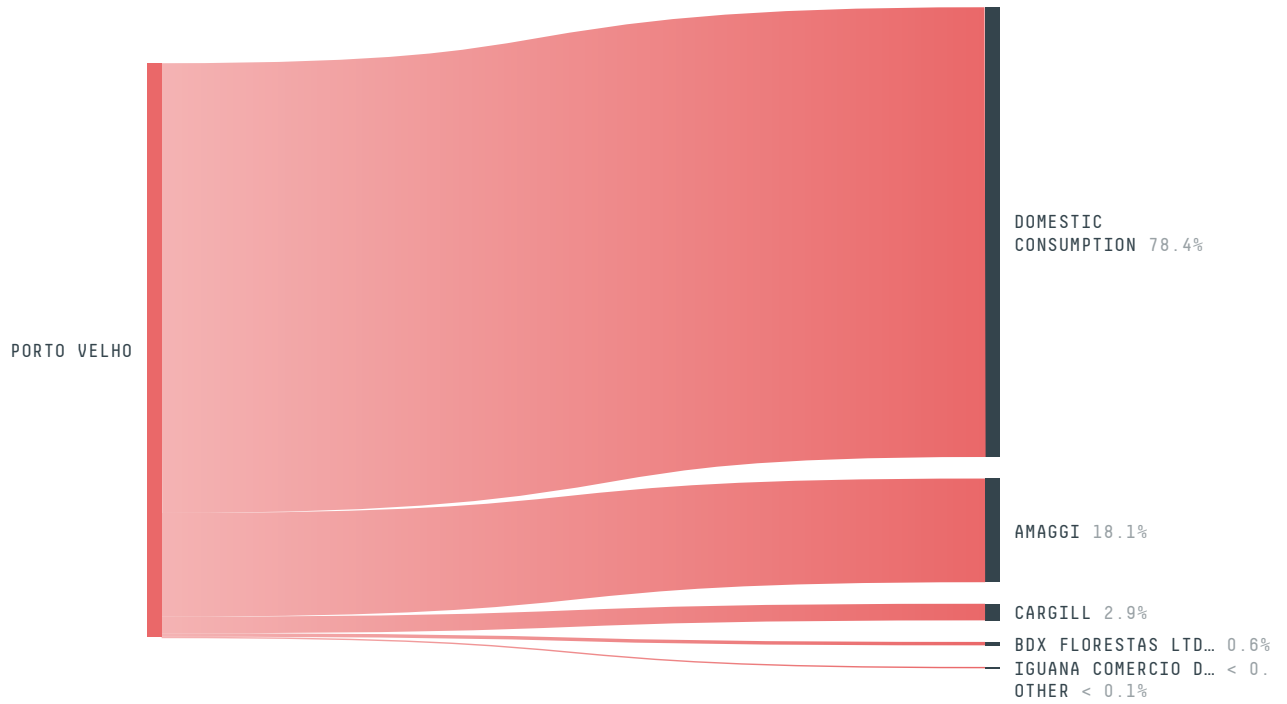

TOP TRADERS OF CORN IN PORTO VELHO IN 2017