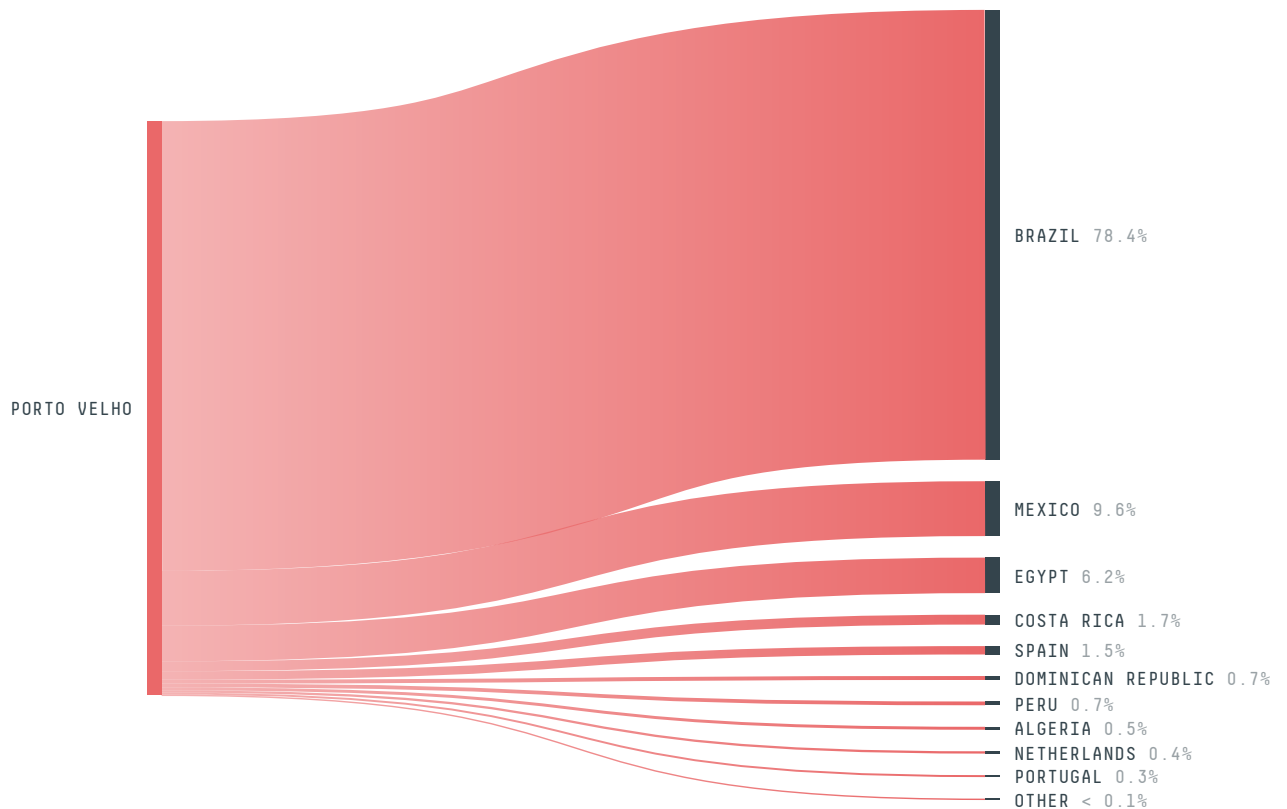

trase

Porto velho

COMMODITY YEAR COUNTRY BIOME
Corn 2017 Brazil Amazonia

AREA PRODUCTION OF CORN CORN LAND
34,091 km² 57,963 t 12,076 ha

In 2017, Porto Velho produced 57,963 t of corn occupying a total of 12,076 ha of land. With 0.04% of the total production, it ranks 303rd in Brazil in corn production. The largest exporter of corn in Porto Velho was Amaggi, which accounted for 83.6% of the total exports, and the main destination was Brazil.

AGRICULTURAL INDICATORS	SCORE
Production of corn	57,963 t
Corn yield	4.8 t/ha
Agricultural land used for corn	29.4 %
Production of corn (first crop)	34,924 t
Production of corn (second crop)	23,039 t
Area of corn (first crop)	7,276 ha
Area of corn (second crop)	4,805 ha
Corn yield (first crop)	4.8 t/ha
Corn yield (second crop)	4.8 t/ha
ENVIRONMENTAL INDICATORS	SCORE
Territorial deforestation	34,614 ha

SOCIO-ECONOMIC INDICATORS	SCORE
Human Development Index	0.736 /1
GDP per capita	- USD/capita
GDP from agriculture	- %
Smallholder dominance	49 %
Reported cases of forced labour	1
Population	484,992
Reported cases of land conflicts	9
TERRITORIAL GOVERNANCE	SCORE
Legal Reserve deficit	12,053.3 ha
Legal Reserve deficit as a % of private land	0.8 %
Protected vegetation in private land	1,016,007.1 ha
Unprotected vegetation in private land	83,324.4 ha

DEFORESTATION TRAJECTORY OF PORTO VELHO

TOP TRADERS OF CORN IN PORTO VELHO IN 2017

TOP IMPORTING COUNTRIES OF CORN FROM PORTO VELHO IN 2017

Trase is a partnership between

 Stockholm Environment Institute

 Global Canopy Programme