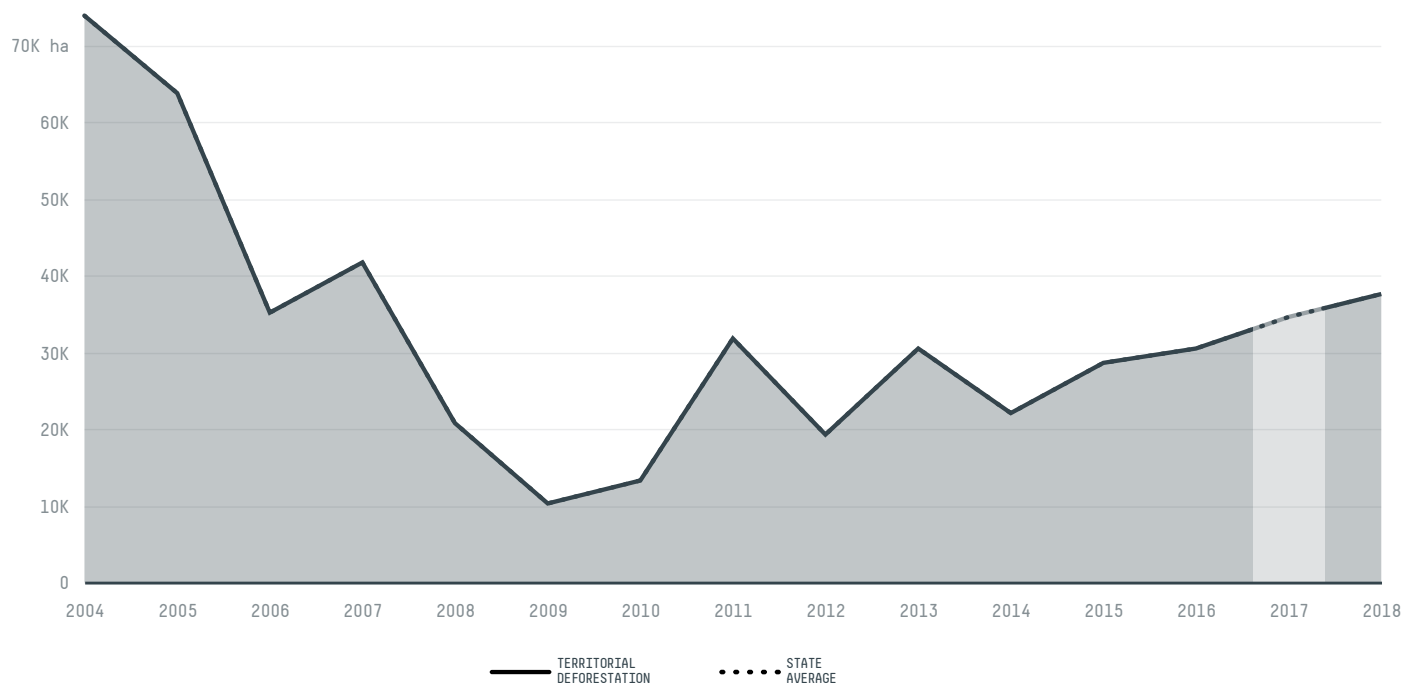

SOCIO-ECONOMIC INDICATORS	SCORE
Human Development Index	0.736 /1
GDP per capita	- USD/capita
GDP from agriculture	- %
Smallholder dominance	49 %
Reported cases of forced labour	1
Population	484,992
Reported cases of land conflicts	9
TERRITORIAL GOVERNANCE	SCORE
Legal Reserve deficit	12,053.3 ha
Legal Reserve deficit as a % of private land	0.8 %
Protected vegetation in private land	1,016,007.1 ha
Unprotected vegetation in private land	83,324.4 ha

DEFORESTATION TRAJECTORY OF PORTO VELHO