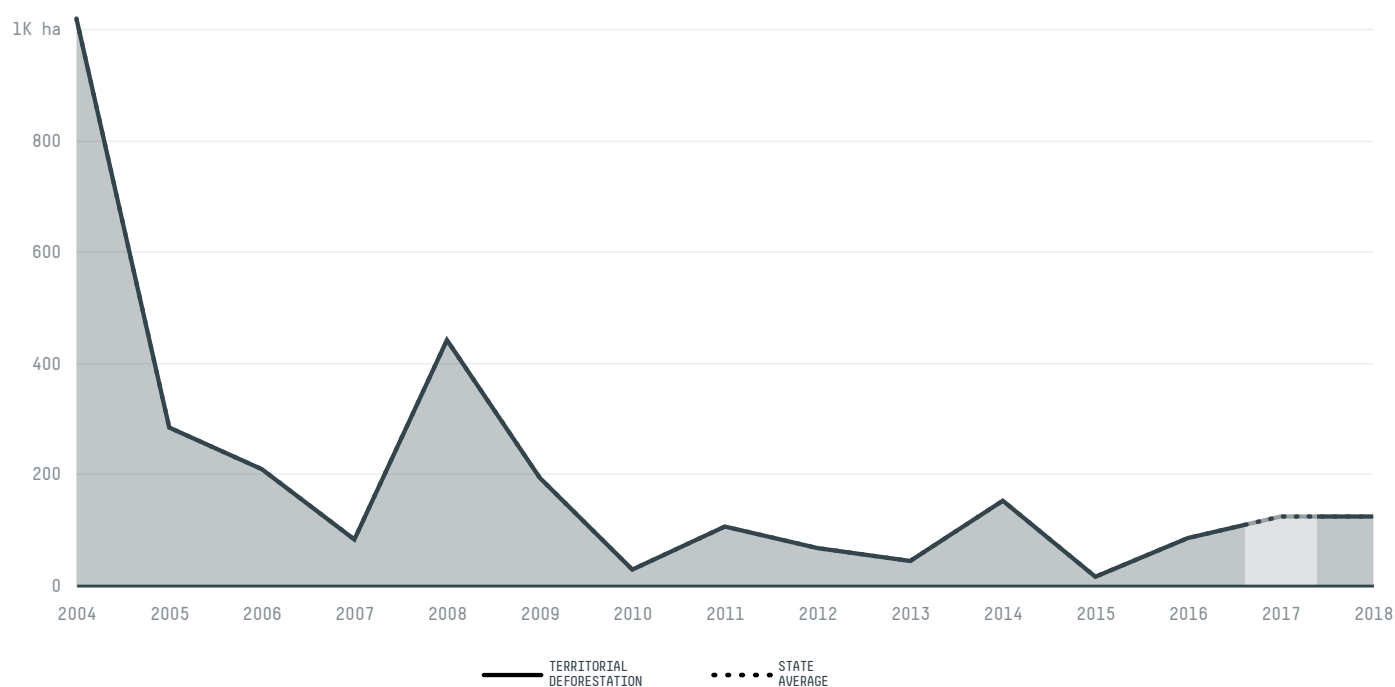

SOCIO-ECONOMIC INDICATORS	SCORE
Human Development Index	0.587 /1
GDP per capita	- USD/capita
GDP from agriculture	- %
Smallholder dominance	97 %
Reported cases of forced labour	-
Population	7,883
Reported cases of land conflicts	1
TERRITORIAL GOVERNANCE	SCORE
Legal Reserve deficit	377.5 ha
Legal Reserve deficit as a % of private land	0.6 %
Protected vegetation in private land	17,479.5 ha
Unprotected vegetation in private land	48.5 ha

DEFORESTATION TRAJECTORY OF NOVA UNIAO