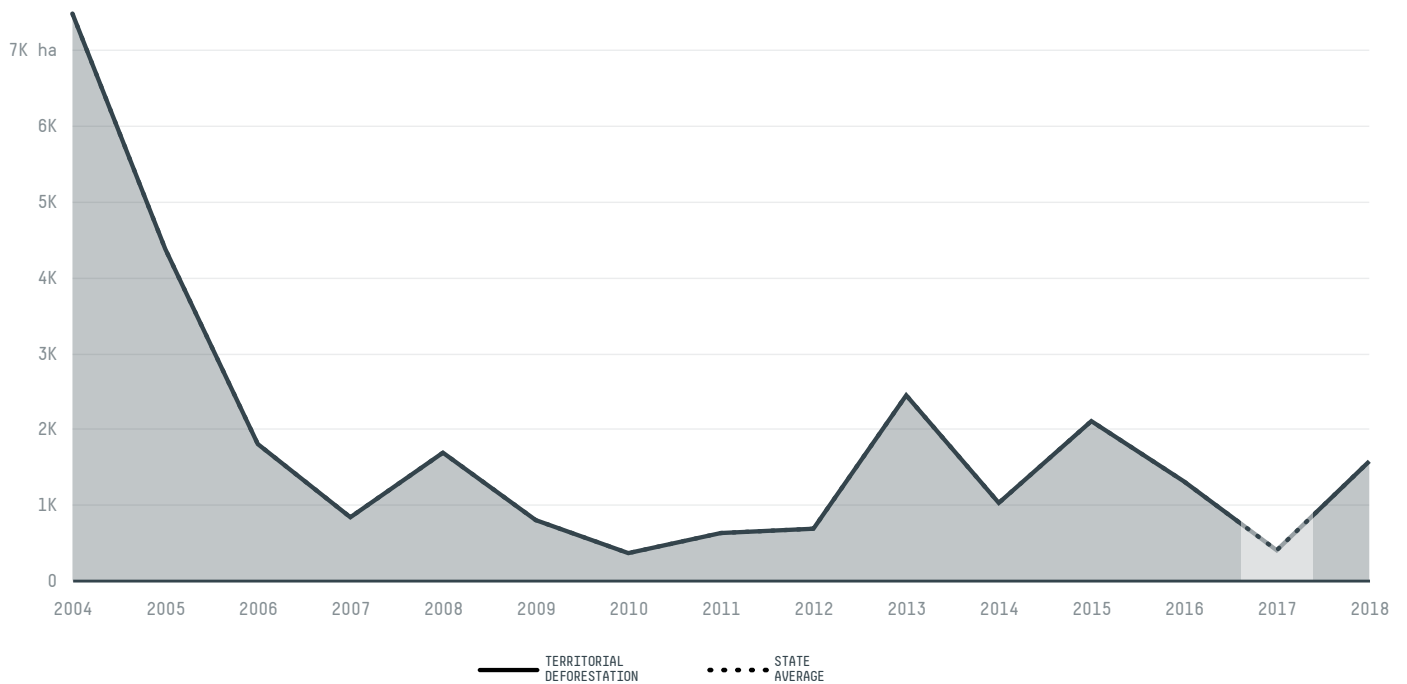

SOCIO-ECONOMIC INDICATORS	SCORE
Human Development Index	0.657 /1
GDP per capita	- USD/capita
GDP from agriculture	- %
Smallholder dominance	45 %
Reported cases of forced labour	-
Population	45,761
Reported cases of land conflicts	2
TERRITORIAL GOVERNANCE	SCORE
Legal Reserve deficit	2,709.3 ha
Legal Reserve deficit as a % of private land	2.2 %
Protected vegetation in private land	63,358 ha
Unprotected vegetation in private land	5,128.5 ha

DEFORESTATION TRAJECTORY OF GUAJARA-MIRIM