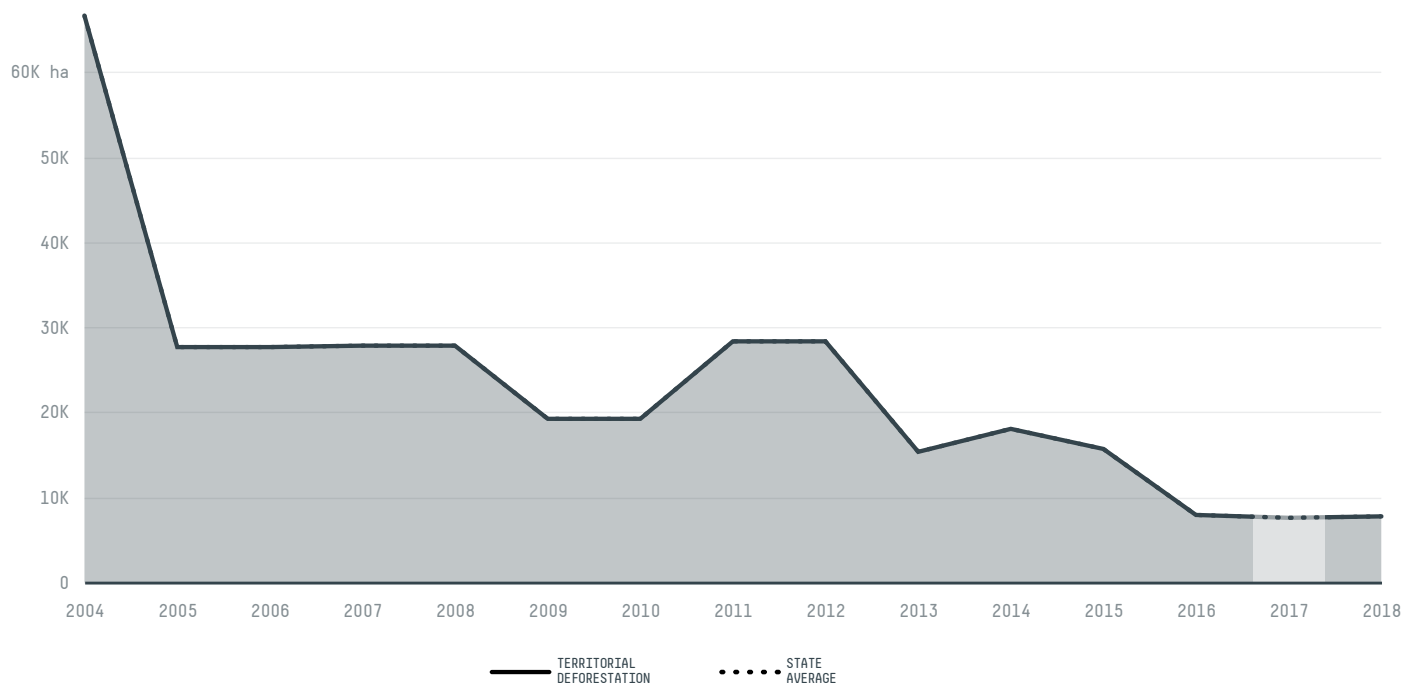

SOCIO-ECONOMIC INDICATORS	SCORE
Human Development Index	0.618 /1
GDP per capita	- USD/capita
GDP from agriculture	- %
Smallholder dominance	8 %
Reported cases of forced labour	-
Population	24,799
Reported cases of land conflicts	2
TERRITORIAL GOVERNANCE	SCORE
Legal Reserve deficit	35,029.6 ha
Legal Reserve deficit as a % of private land	2.6 %
Protected vegetation in private land	229,408.9 ha
Unprotected vegetation in private land	590,396.9 ha

DEFORESTATION TRAJECTORY OF FORMOSA DO RIO PRETO