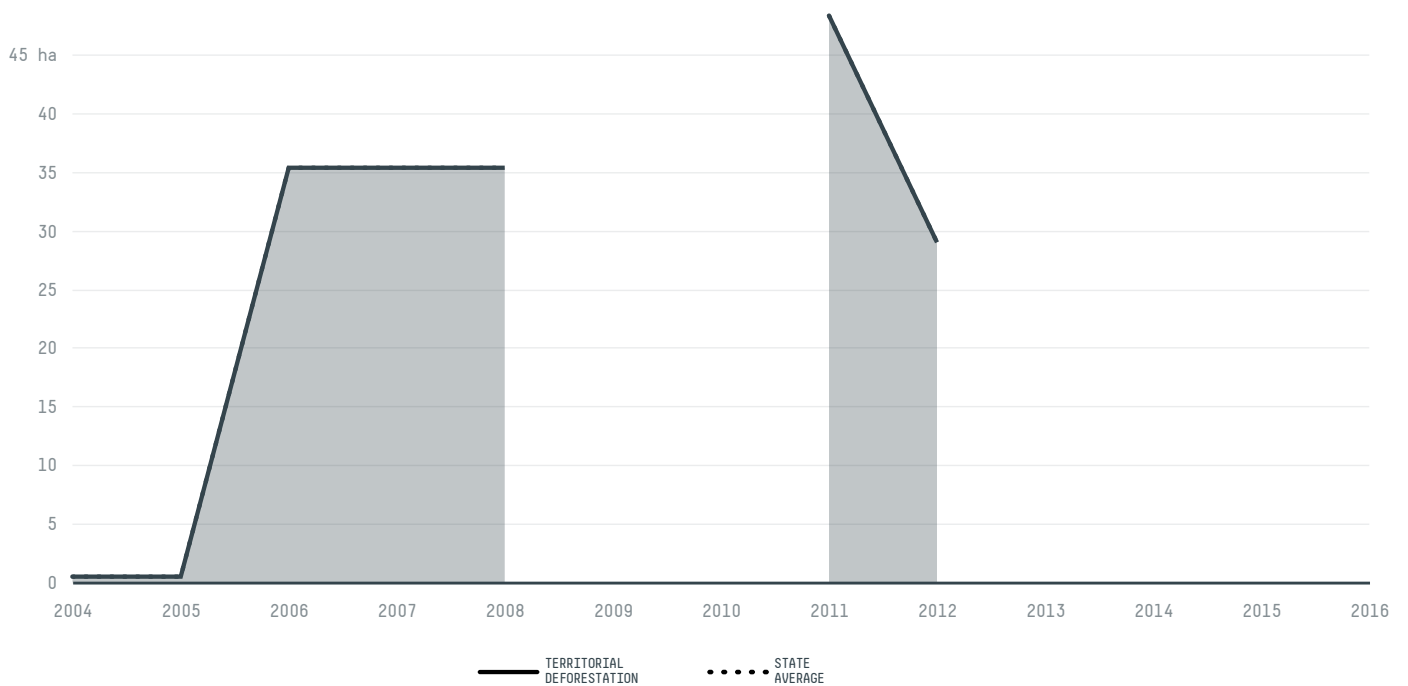

SOCIO-ECONOMIC INDICATORS	SCORE
Human Development Index	0.579 /1
GDP per capita	- USD/capita
GDP from agriculture	- %
Smallholder dominance	92 %
Reported cases of forced labour	-
Population	8,752
Reported cases of land conflicts	-

TERRITORIAL GOVERNANCE	SCORE
Legal Reserve deficit	572.1 ha
Legal Reserve deficit as a % of private land	2.6 %
Protected vegetation in private land	2,645.3 ha
Unprotected vegetation in private land	2,302.5 ha

DEFORESTATION TRAJECTORY OF CORDEIROS