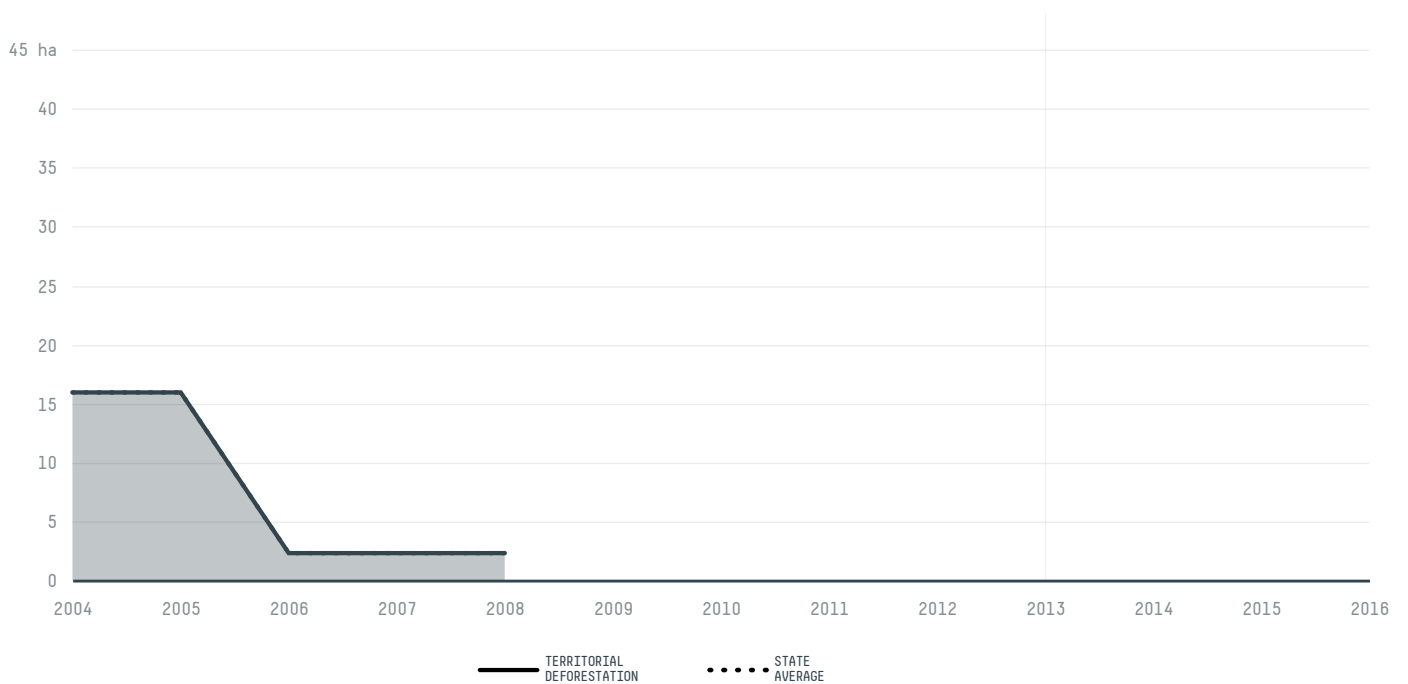

SOCIO-ECONOMIC INDICATORS	SCORE
Human Development Index	0.578 /1
GDP per capita	- USD/capita
GDP from agriculture	- %
Smallholder dominance	31 %
Reported cases of forced labour	-
Population	13,526
Reported cases of land conflicts	-
TERRITORIAL GOVERNANCE	SCORE
Legal Reserve deficit	917.4 ha
Legal Reserve deficit as a % of private land	9.8 %
Protected vegetation in private land	461.8 ha
Unprotected vegetation in private land	36.8 ha

DEFORESTATION TRAJECTORY OF TERRA NOVA