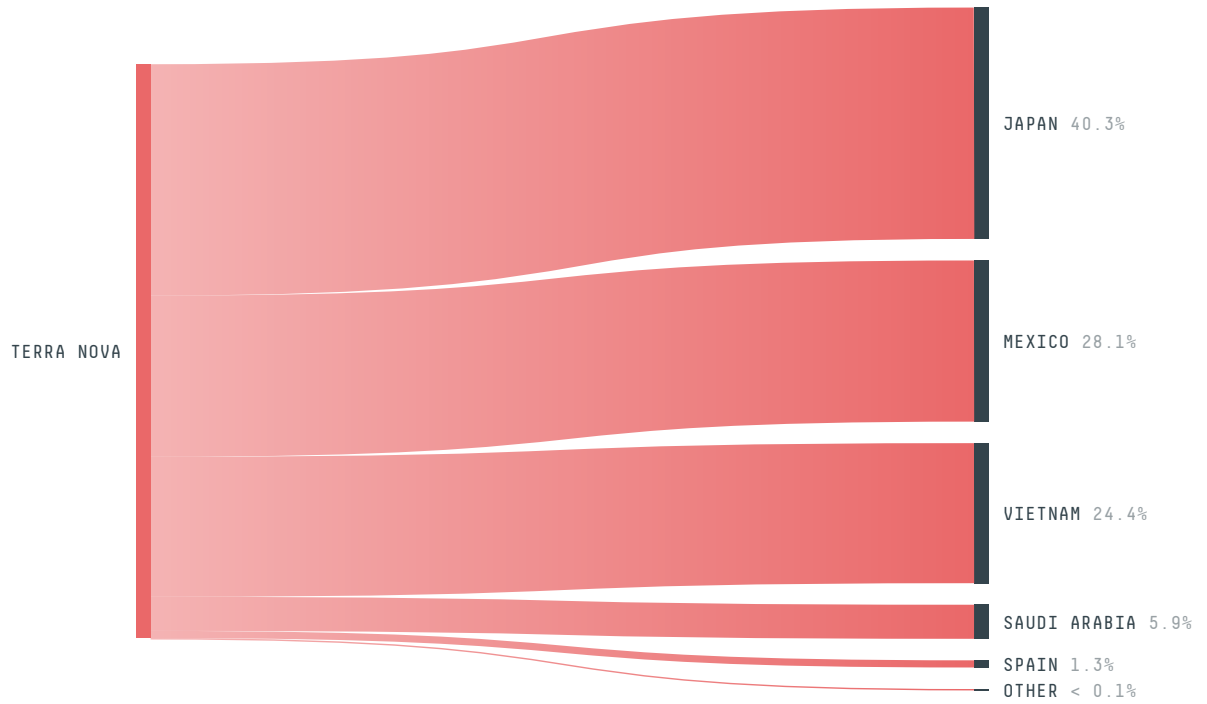

TOP IMPORTING COUNTRIES OF CORN FROM TERRA NOVA IN 2017