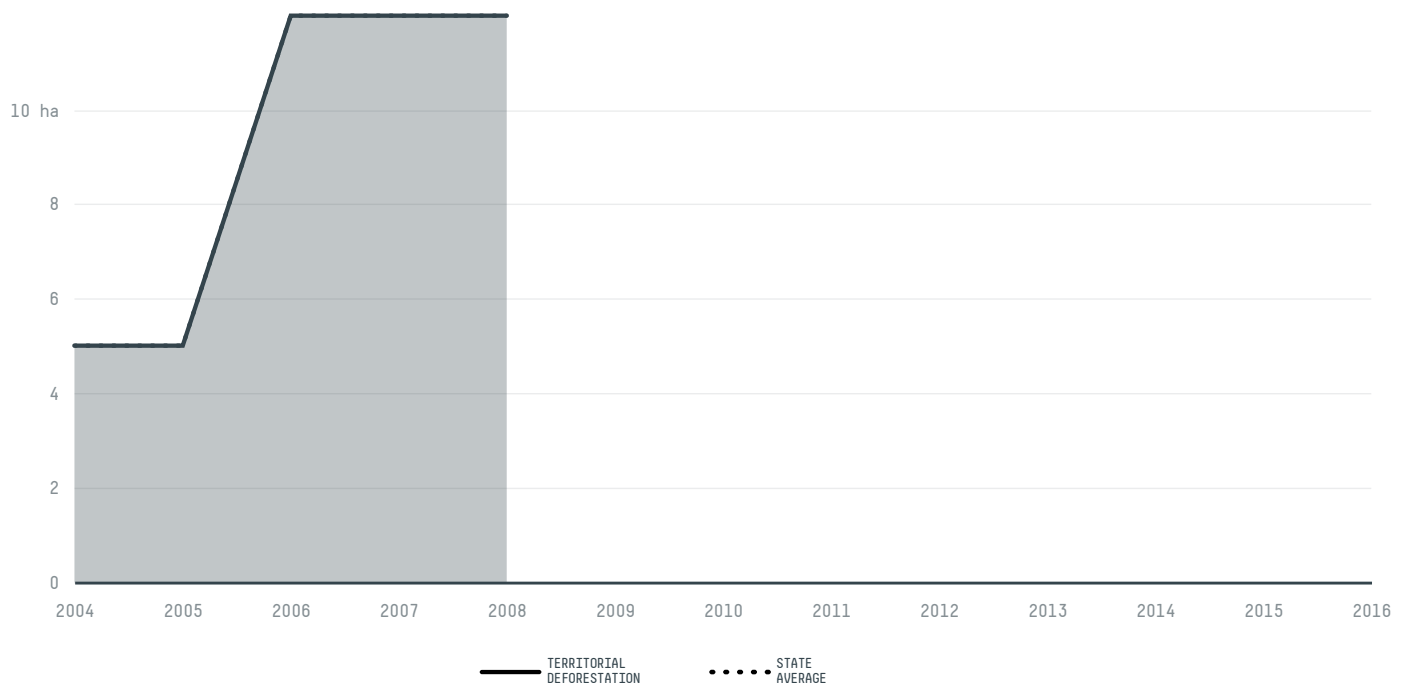

SOCIO-ECONOMIC INDICATORS	SCORE
Human Development Index	0.61 /1
GDP per capita	2,336 USD/capita
GDP from agriculture	22.6 %
Smallholder dominance	32 %
Reported cases of forced labour	-
Population	6,808
Reported cases of land conflicts	-
TERRITORIAL GOVERNANCE	SCORE
Legal Reserve deficit	340.2 ha
Legal Reserve deficit as a % of private land	4.4 %
Protected vegetation in private land	814.5 ha
Unprotected vegetation in private land	201.5 ha

DEFORESTATION TRAJECTORY OF SANTA CRUZ DA VITORIA