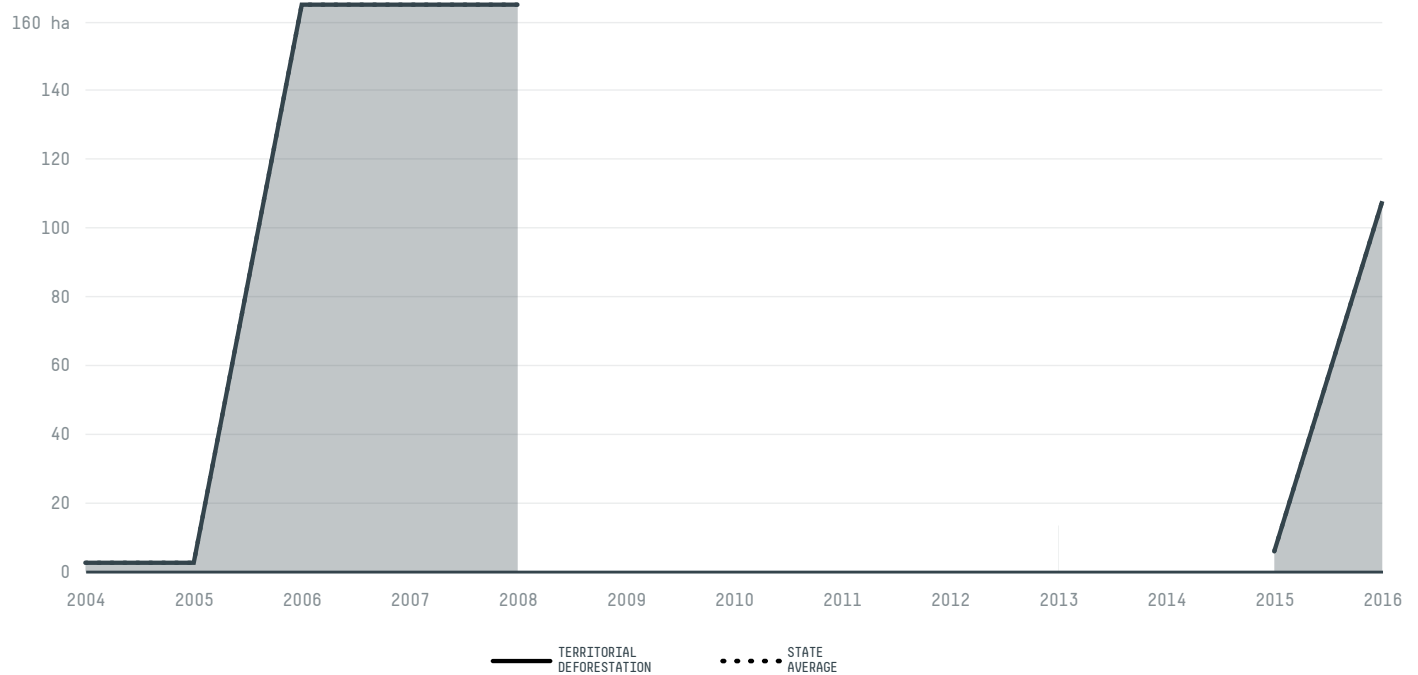

SOCIO-ECONOMIC INDICATORS	SCORE
Human Development Index	0.69 /1
GDP per capita	- USD/capita
GDP from agriculture	- %
Smallholder dominance	52 %
Reported cases of forced labour	-
Population	184,616
Reported cases of land conflicts	1
TERRITORIAL GOVERNANCE	SCORE
Legal Reserve deficit	1,205.4 ha
Legal Reserve deficit as a % of private land	6 %
Protected vegetation in private land	754.1 ha
Unprotected vegetation in private land	960.7 ha

DEFORESTATION TRAJECTORY OF ILHEUS