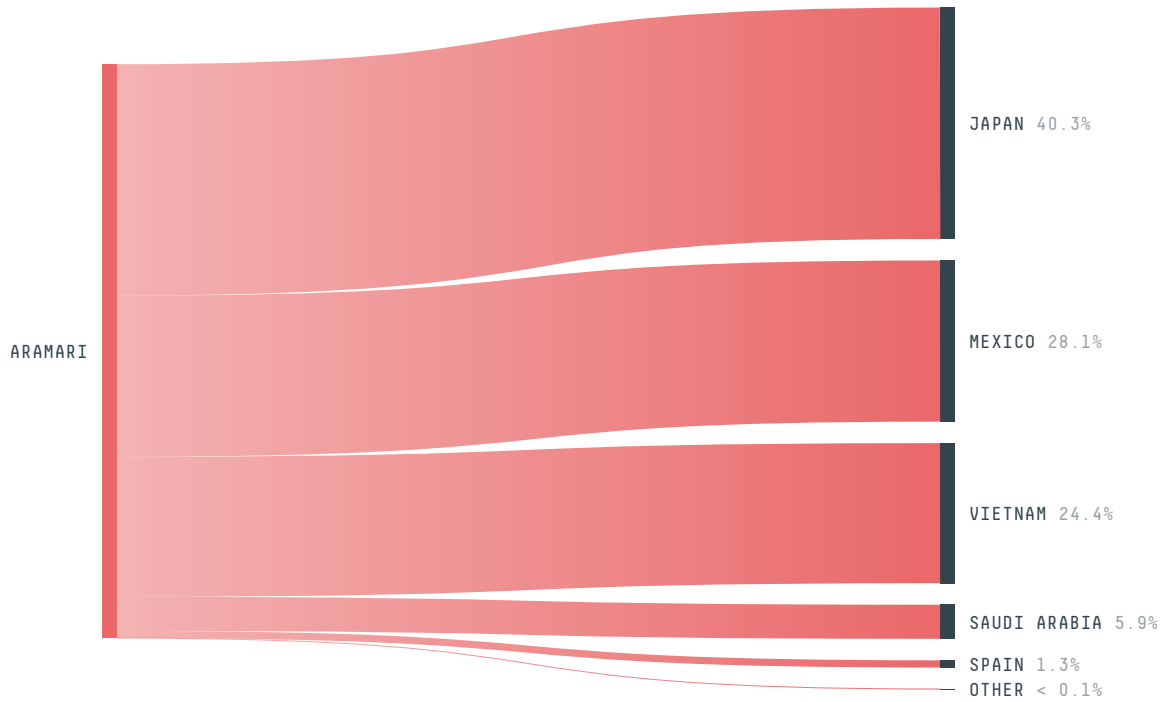

TOP IMPORTING COUNTRIES OF CORN FROM ARAMARI IN 2017