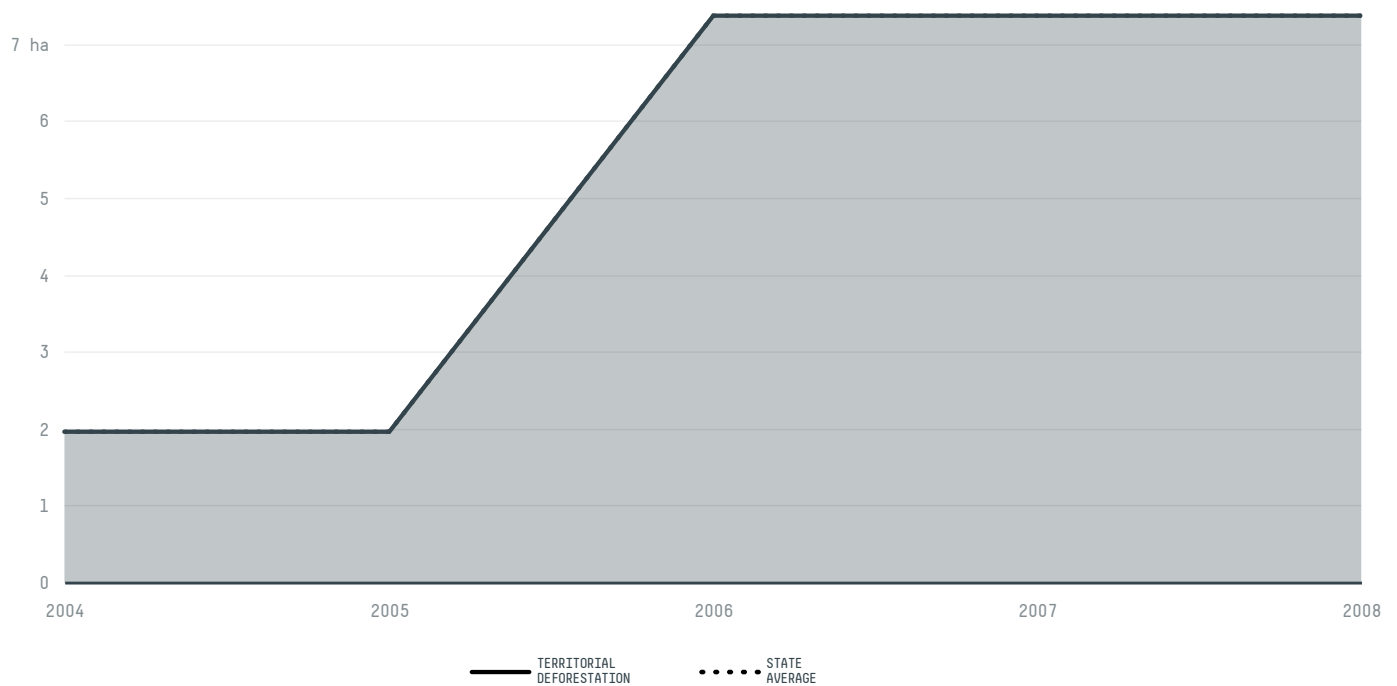

SOCIO-ECONOMIC INDICATORS	SCORE
Human Development Index	0.588 /1
GDP per capita	- USD/capita
GDP from agriculture	- %
Smallholder dominance	17 %
Reported cases of forced labour	-
Population	11,157
Reported cases of land conflicts	-

TERRITORIAL GOVERNANCE	SCORE
Legal Reserve deficit	633.3 ha
Legal Reserve deficit as a % of private land	3.6 %
Protected vegetation in private land	2,393.5 ha
Unprotected vegetation in private land	3,827.3 ha

DEFORESTATION TRAJECTORY OF ARAMARI