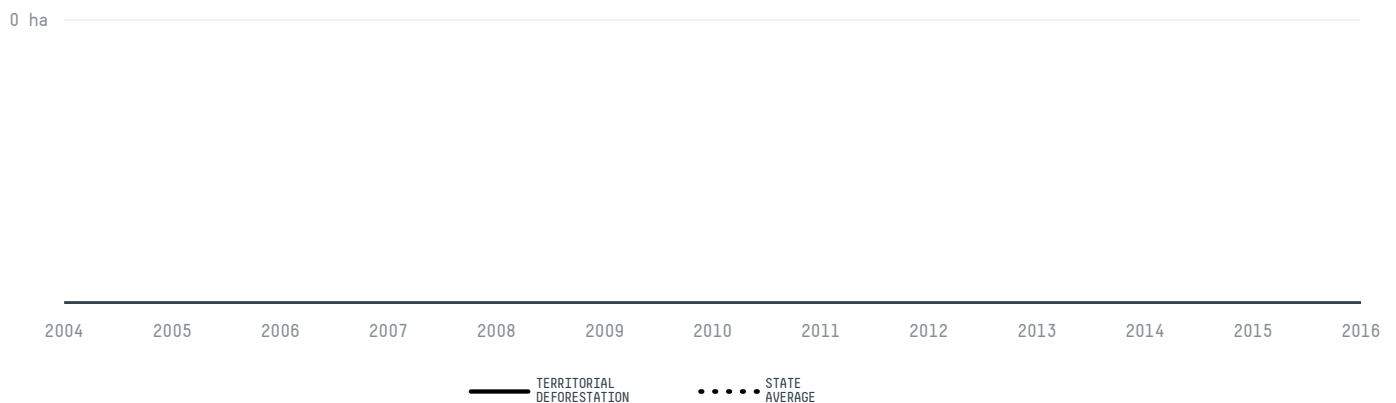

ENVIRONMENTAL INDICATORS	SCORE
Territorial deforestation	- ha
Land-based CO2 emissions	- t CO2
Water scarcity	7 /7
SOCIO-ECONOMIC INDICATORS	SCORE
Human Development Index	0.604 /1
GDP per capita	- USD/capita
GDP from agriculture	- %
Smallholder dominance	71 %
Reported cases of forced labour	-
Population	30,000
Reported cases of land conflicts	-
TERRITORIAL GOVERNANCE	SCORE
Legal Reserve deficit	221.8 ha
Legal Reserve deficit as a % of private land	3.7 %
Protected vegetation in private land	374.1 ha
Unprotected vegetation in private land	153.7 ha

DEFORESTATION TRAJECTORY OF GLORIA DO GOITA