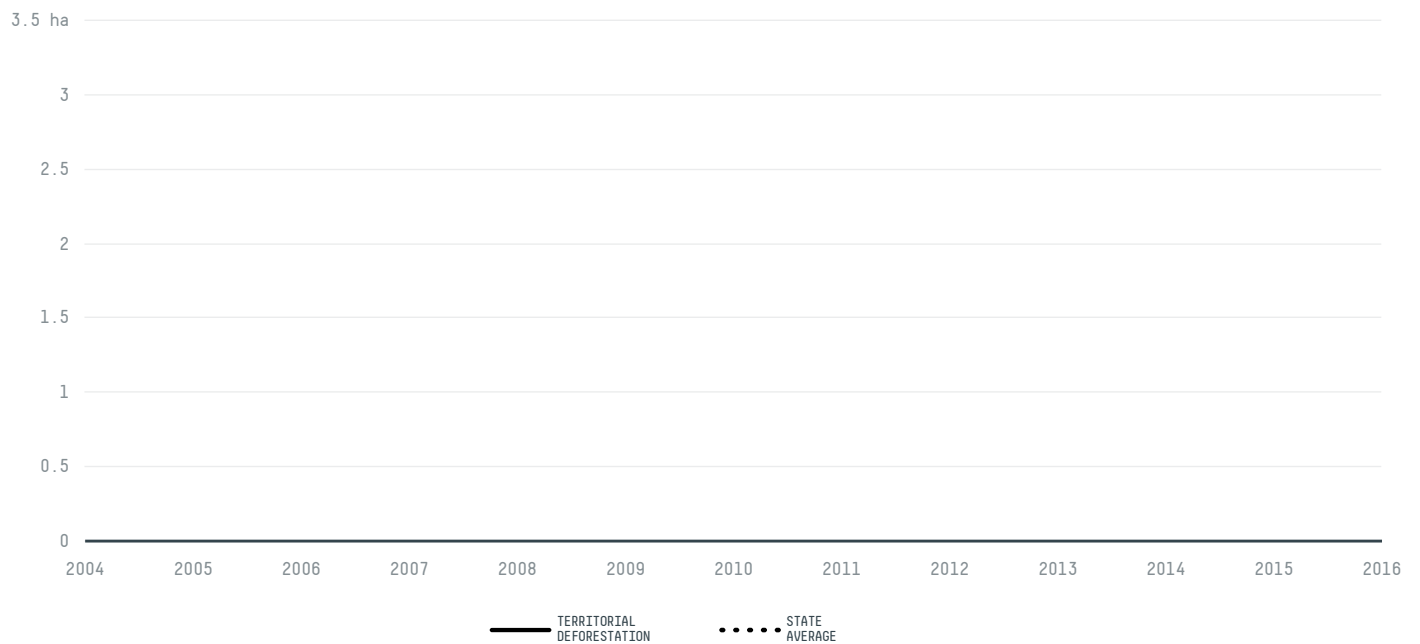

SOCIO-ECONOMIC INDICATORS	SCORE
Human Development Index	0.602 /1
GDP per capita	- USD/capita
GDP from agriculture	- %
Smallholder dominance	8 %
Reported cases of forced labour	-
Population	25,435
Reported cases of land conflicts	-
TERRITORIAL GOVERNANCE	SCORE
Legal Reserve deficit	129.4 ha
Legal Reserve deficit as a % of private land	3.4 %
Protected vegetation in private land	330.2 ha
Unprotected vegetation in private land	54.1 ha

DEFORESTATION TRAJECTORY OF CONDADO