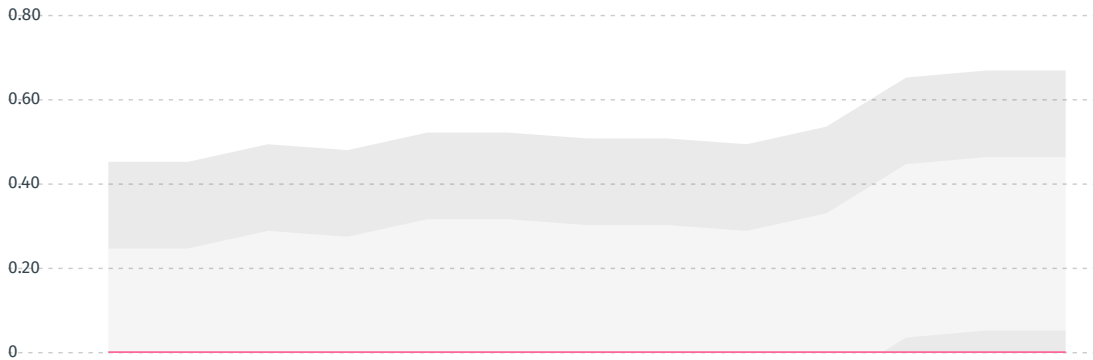

trase

Condado

COMMODITY YEAR COUNTRY BIOME
Corn 2017 Brazil Mata atlantica

AREA PRODUCTION OF CORN CORN LAND
90 km² 160 t 200 ha

In 2017, Condado produced 160 t of corn occupying a total of 200 ha of land. With less than 0.01% of the total production, it ranks 2085th in Brazil in corn production. The largest exporter of corn in Condado was Ms Pescados Comercio, Importacao E Exportacao, which accounted for 100.0% of the total exports, and the main destination was Egypt.

DEFORESTATION TRAJECTORY OF CONDADO

TOP TRADERS OF CORN IN CONDADO IN 2017

TOP IMPORTING COUNTRIES OF CORN FROM CONDADO IN 2017

There were **0** GLAD alerts reported in the week of the **16th of November 2020**. This was **low** compared to the same week in previous years.