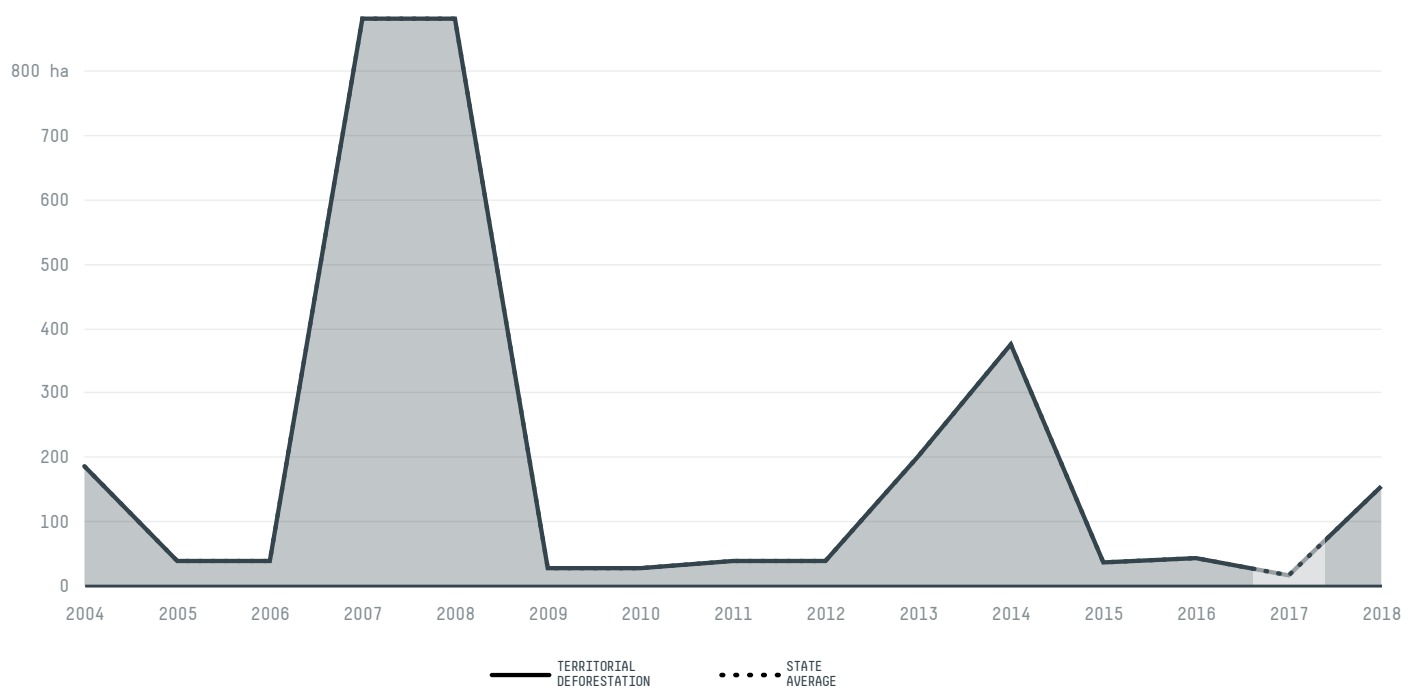

SOCIO-ECONOMIC INDICATORS	SCORE
Human Development Index	0.7 /1
GDP per capita	- USD/capita
GDP from agriculture	- %
Smallholder dominance	23 %
Reported cases of forced labour	-
Population	58,586
Reported cases of land conflicts	-

TERRITORIAL GOVERNANCE	SCORE
Legal Reserve deficit	182.3 ha
Legal Reserve deficit as a % of private land	0.1 %
Protected vegetation in private land	28,258.8 ha
Unprotected vegetation in private land	63,244.5 ha

DEFORESTATION TRAJECTORY OF FLORIANO