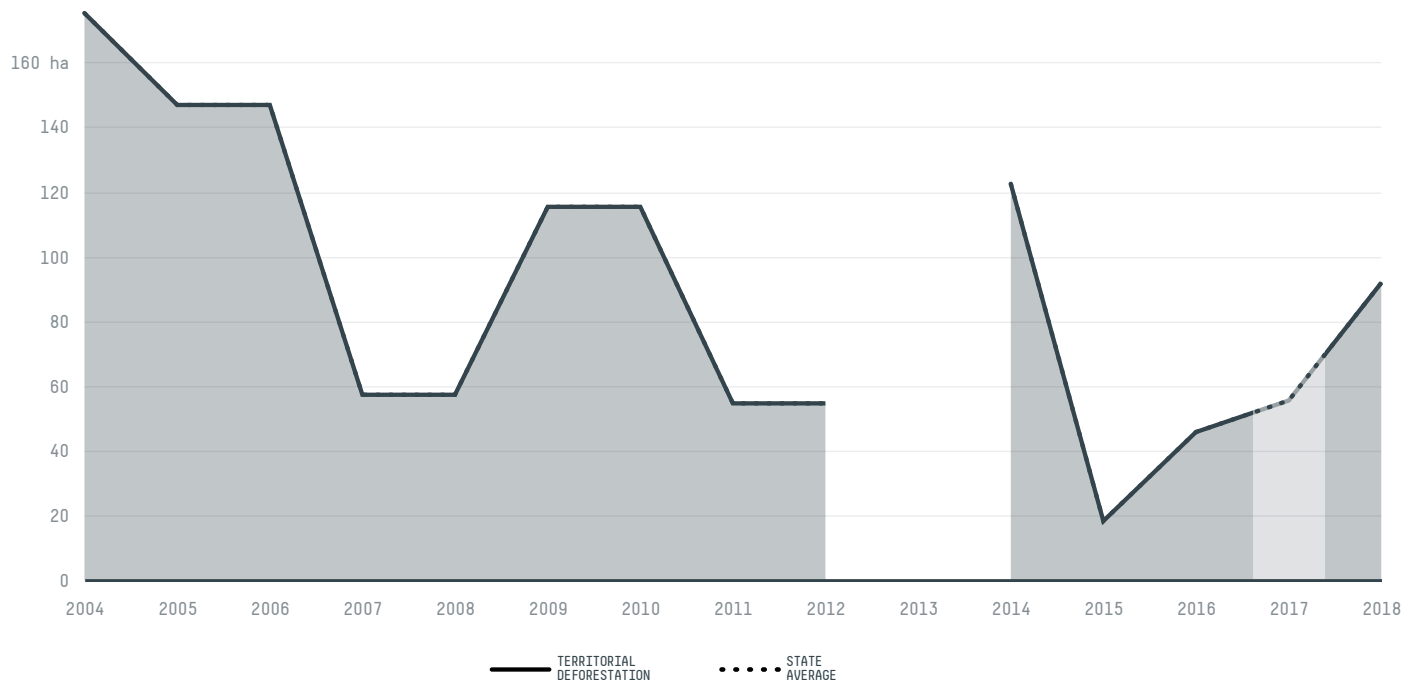

ENVIRONMENTAL INDICATORS	SCORE
Territorial deforestation	56 ha
Land-based CO2 emissions	9,605.6 t CO2
Water scarcity	3 /7
SOCIO-ECONOMIC INDICATORS	SCORE
Human Development Index	0.562 /1
GDP per capita	- USD/capita
GDP from agriculture	- %
Smallholder dominance	83 %
Reported cases of forced labour	-
Population	10,664
Reported cases of land conflicts	-
TERRITORIAL GOVERNANCE	SCORE
Legal Reserve deficit	0 ha
Legal Reserve deficit as a % of private land	0 %
Protected vegetation in private land	286.2 ha
Unprotected vegetation in private land	858.3 ha

DEFORESTATION TRAJECTORY OF MATIAS OLIMPIO