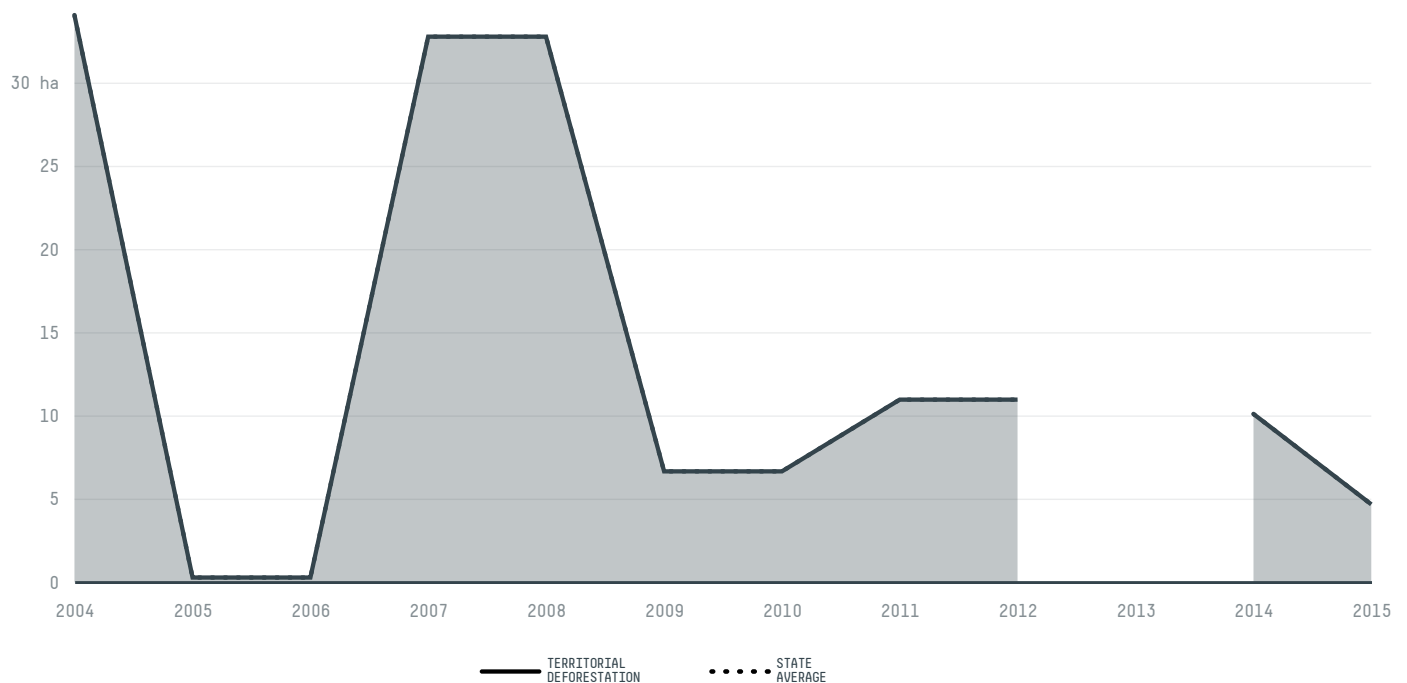

ENVIRONMENTAL INDICATORS	SCORE
Territorial deforestation	- ha
Land-based CO2 emissions	- t CO2
Water scarcity	4 /7
SOCIO-ECONOMIC INDICATORS	SCORE
Human Development Index	0.504 /1
GDP per capita	- USD/capita
GDP from agriculture	- %
Smallholder dominance	66 %
Reported cases of forced labour	-
Population	5,253
Reported cases of land conflicts	-
TERRITORIAL GOVERNANCE	SCORE
Legal Reserve deficit	0 ha
Legal Reserve deficit as a % of private land	0 %
Protected vegetation in private land	1,499.9 ha
Unprotected vegetation in private land	4,674.2 ha

DEFORESTATION TRAJECTORY OF JOCA MARQUES