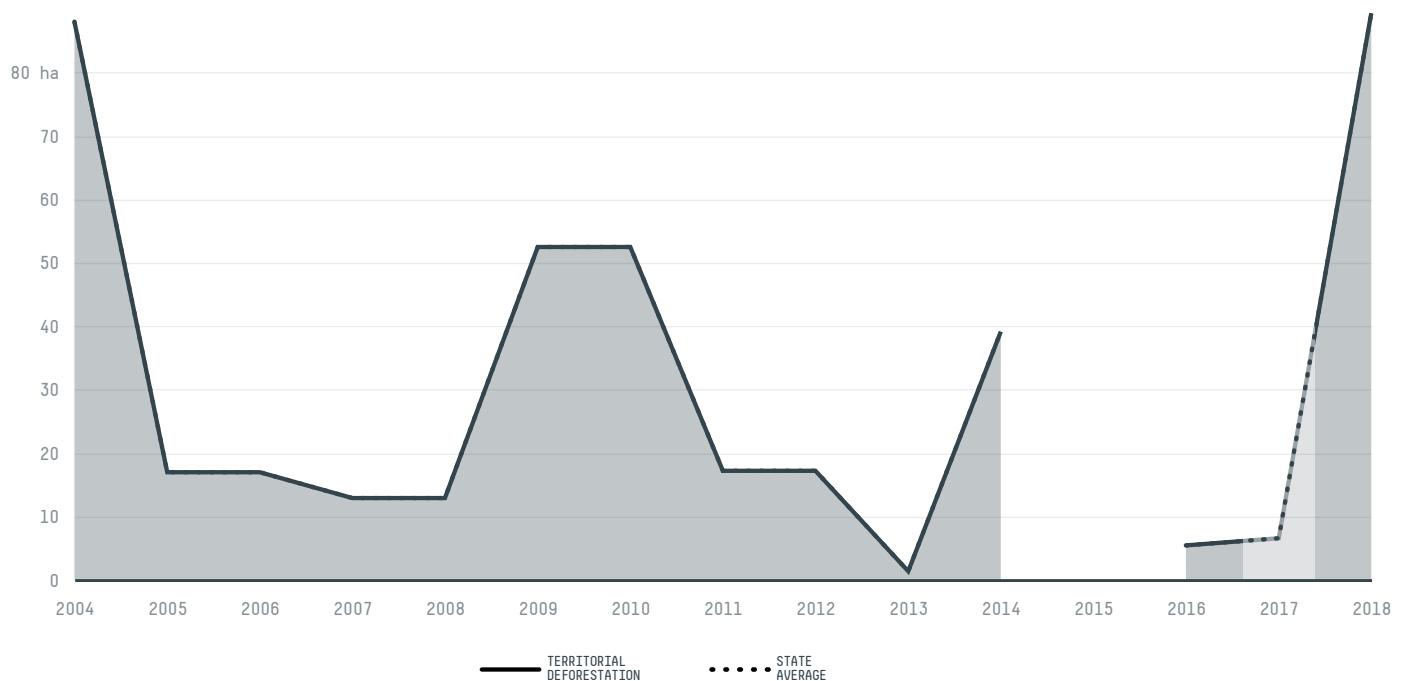

ENVIRONMENTAL INDICATORS	SCORE
Territorial deforestation	7 ha
Land-based CO2 emissions	1,193.3 t CO2
Water scarcity	4 /7
SOCIO-ECONOMIC INDICATORS	SCORE
Human Development Index	0.528 /1
GDP per capita	- USD/capita
GDP from agriculture	- %
Smallholder dominance	18 %
Reported cases of forced labour	-
Population	7,016
Reported cases of land conflicts	-
TERRITORIAL GOVERNANCE	SCORE
Legal Reserve deficit	0 ha
Legal Reserve deficit as a % of private land	0 %
Protected vegetation in private land	620.4 ha
Unprotected vegetation in private land	1,910.2 ha

DEFORESTATION TRAJECTORY OF CAMPO LARGO DO PIAUI