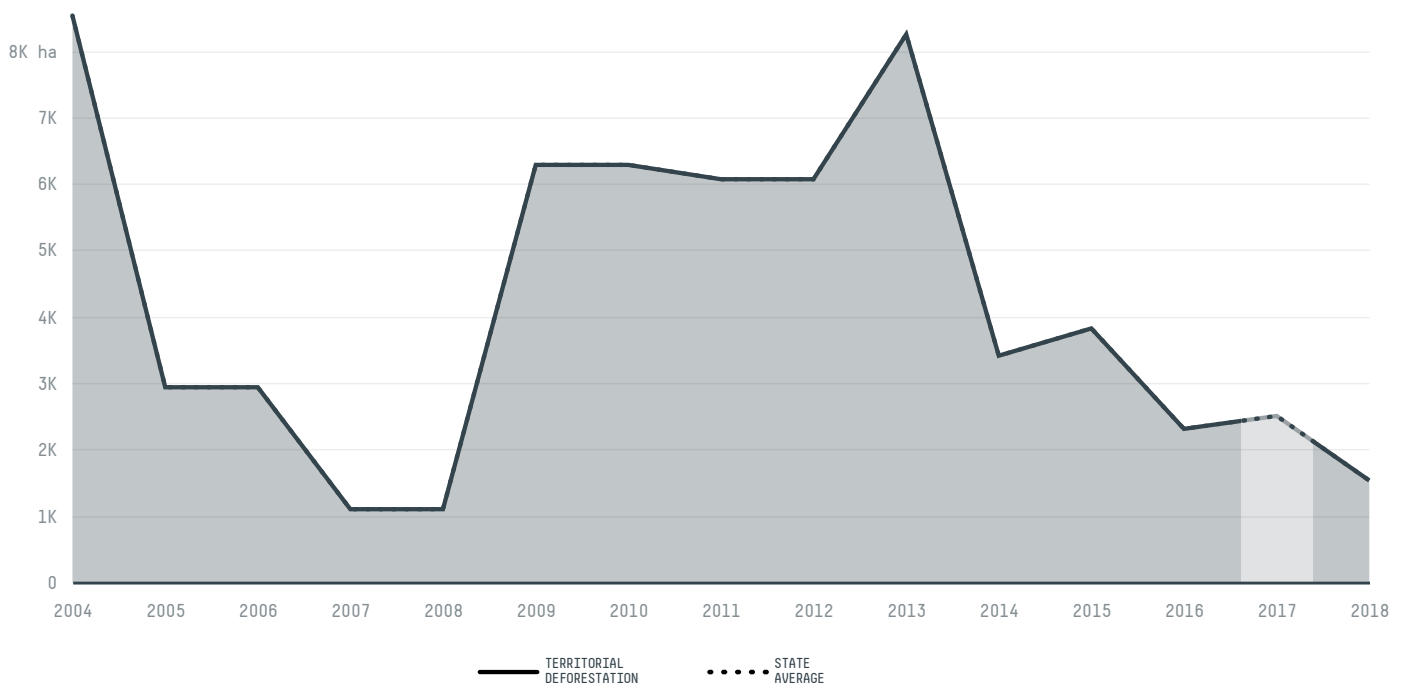

SOCIO-ECONOMIC INDICATORS	SCORE
Human Development Index	0.601 /1
GDP per capita	- USD/capita
GDP from agriculture	- %
Smallholder dominance	13 %
Reported cases of forced labour	-
Population	7,068
Reported cases of land conflicts	-
TERRITORIAL GOVERNANCE	SCORE
Legal Reserve deficit	1,657.3 ha
Legal Reserve deficit as a % of private land	0.6 %
Protected vegetation in private land	50,690.1 ha
Unprotected vegetation in private land	114,566.7 ha

DEFORESTATION TRAJECTORY OF RIBEIRO GONCALVES