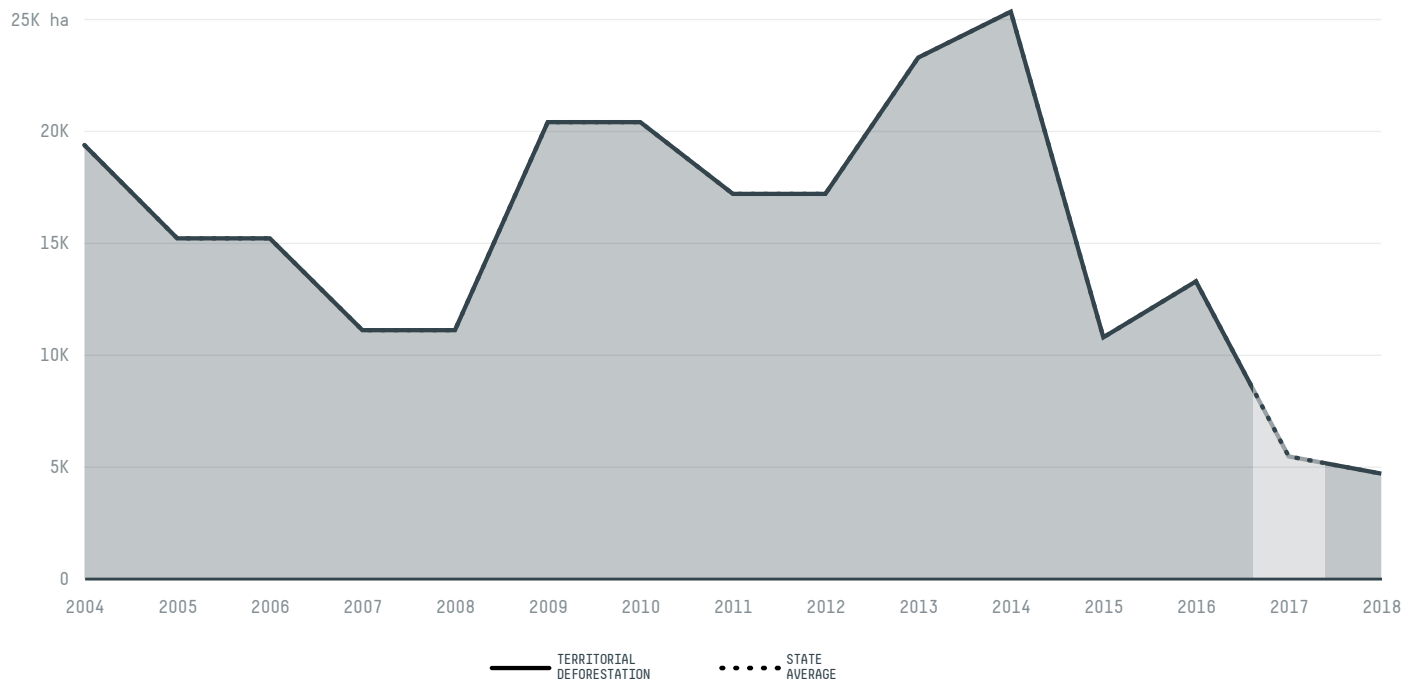

SOCIO-ECONOMIC INDICATORS	SCORE
Human Development Index	0.564 /1
GDP per capita	- USD/capita
GDP from agriculture	- %
Smallholder dominance	8 %
Reported cases of forced labour	-
Population	11,014
Reported cases of land conflicts	7
TERRITORIAL GOVERNANCE	SCORE
Legal Reserve deficit	7,843.6 ha
Legal Reserve deficit as a % of private land	1.5 %
Protected vegetation in private land	93,824.1 ha
Unprotected vegetation in private land	184,127 ha

DEFORESTATION TRAJECTORY OF BAIXA GRANDE DO RIBEIRO