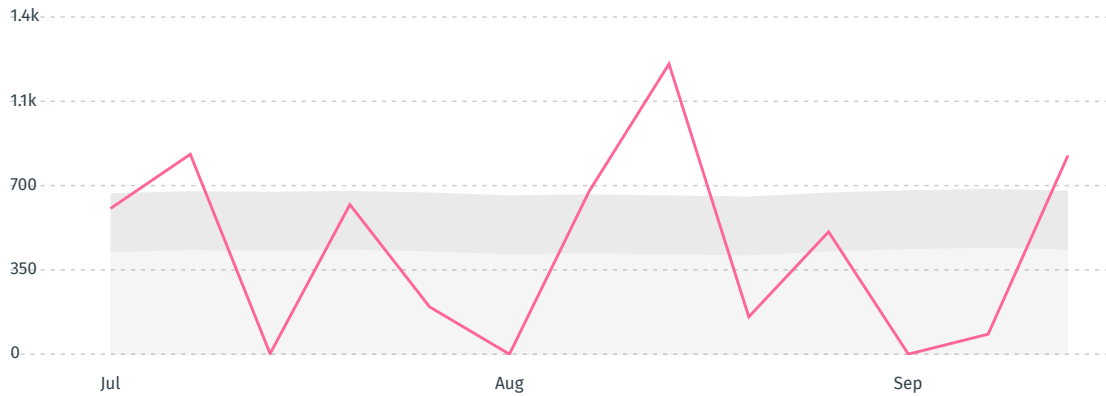

DEFORESTATION ALERTS IN BAIXA GRANDE DO RIBEIRO, PIAUÍ, BRAZIL

There were **825** GLAD alerts reported in the week of the **12th of October 2020**. This was **unusually high** compared to the same week in previous years.

Caution: GLAD alerts from the last six months are preliminary. Revisions are made as unconfirmed alerts are removed from the data and alert totals are finalized six months after posting.

Source: **Global Forest Watch**

Trase is a partnership between

In collaboration with

and many other organizations and individuals.

Donors

[Terms of Use](#) · [Privacy policy](#) · [Cookie policy](#) · [Contact us](#)